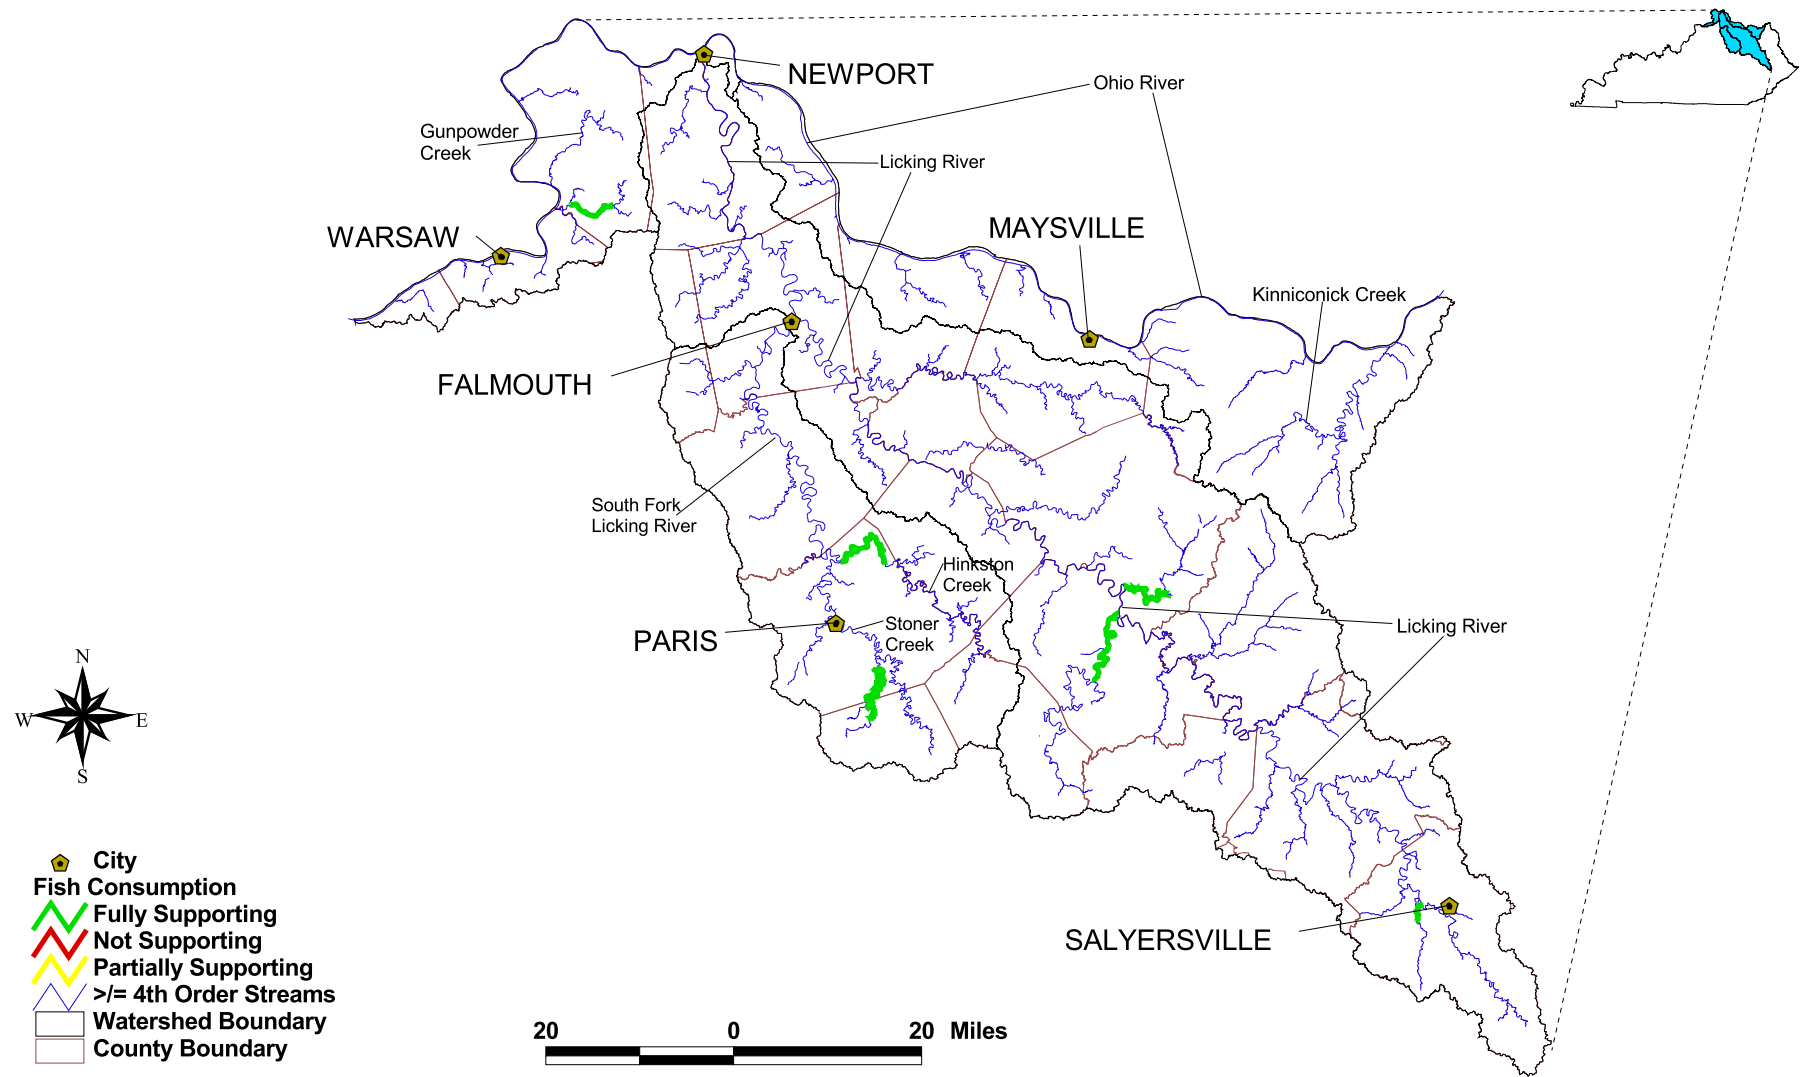

Figure B-11. Reach indexing results of streams assessed in the Licking River Basin and adjacent Ohio River minor tributaries for Aquatic Life Use.

Figure B12. Reach indexing results of streams assessed in the Licking River Basin and adjacent Ohio River minor tributaries for Primary Contact Recreation Use.

Figure B-13. Reach indexing results of streams assessed in the Licking River Basin and adjacent Ohio River minor tributaries for Secondary Contact Recreation Use.

Figure B-14. Reach indexing results of streams assessed in the Licking River Basin and adjacent Ohio River minor tributaries for Fish Consumption Use.

Source 2006 305(b) Report

Figure B-15. Reach indexing results of streams assessed in the Licking River Basin and adjacent Ohio River minor tributaries for Drinking Water Source Use.