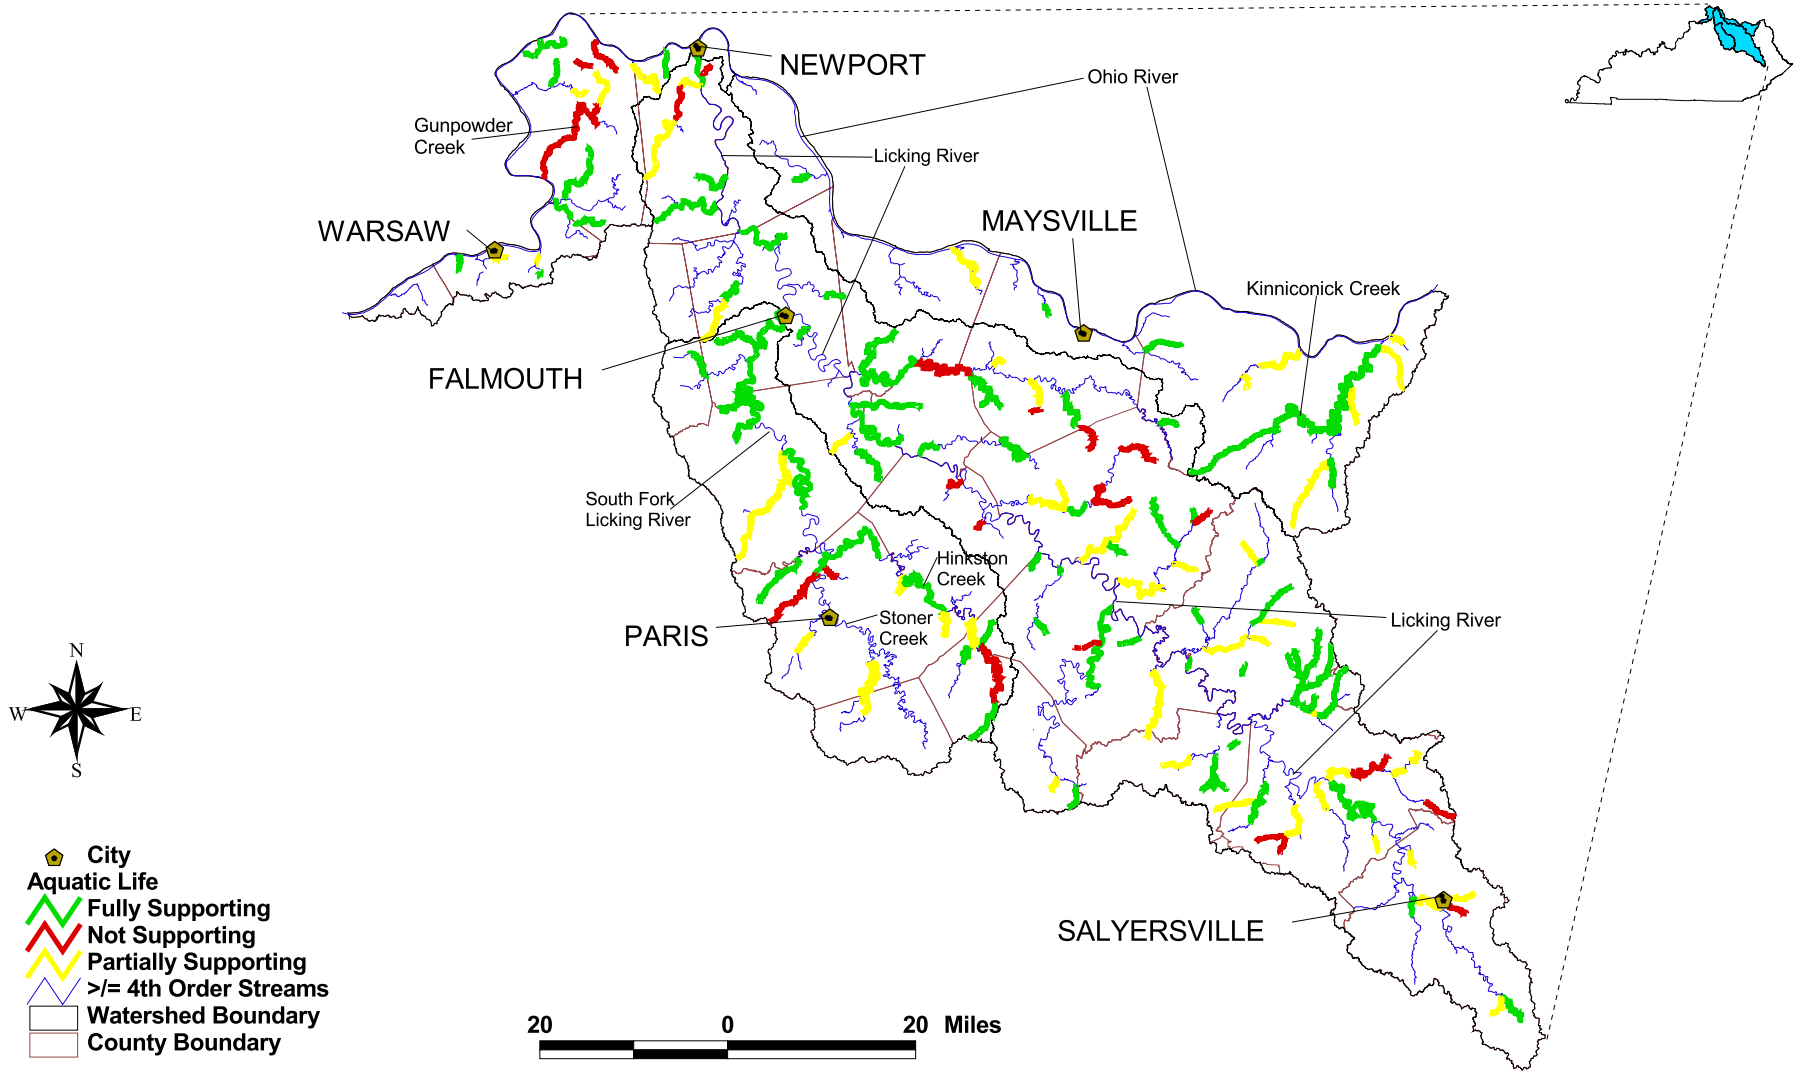

Figure B-11. Reach indexing results of streams assessed in the Licking River Basin and adjacent Ohio River minor tributaries for Aquatic Life Use.

Figure B12. Reach indexing results of streams assessed in the Licking River Basin and adjacent Ohio River minor tributaries for Primary Contact Recreation Use.

Figure B-13. Reach indexing results of streams assessed in the Licking River Basin and adjacent Ohio River minor tributaries for Secondary Contact Recreation Use.

Figure B-14. Reach indexing results of streams assessed in the Licking River Basin and adjacent Ohio River minor tributaries for Fish Consumption Use.

Source 2006 305(b) Report

Figure B-15. Reach indexing results of streams assessed in the Licking River Basin and adjacent Ohio River minor tributaries for Drinking Water Source Use.