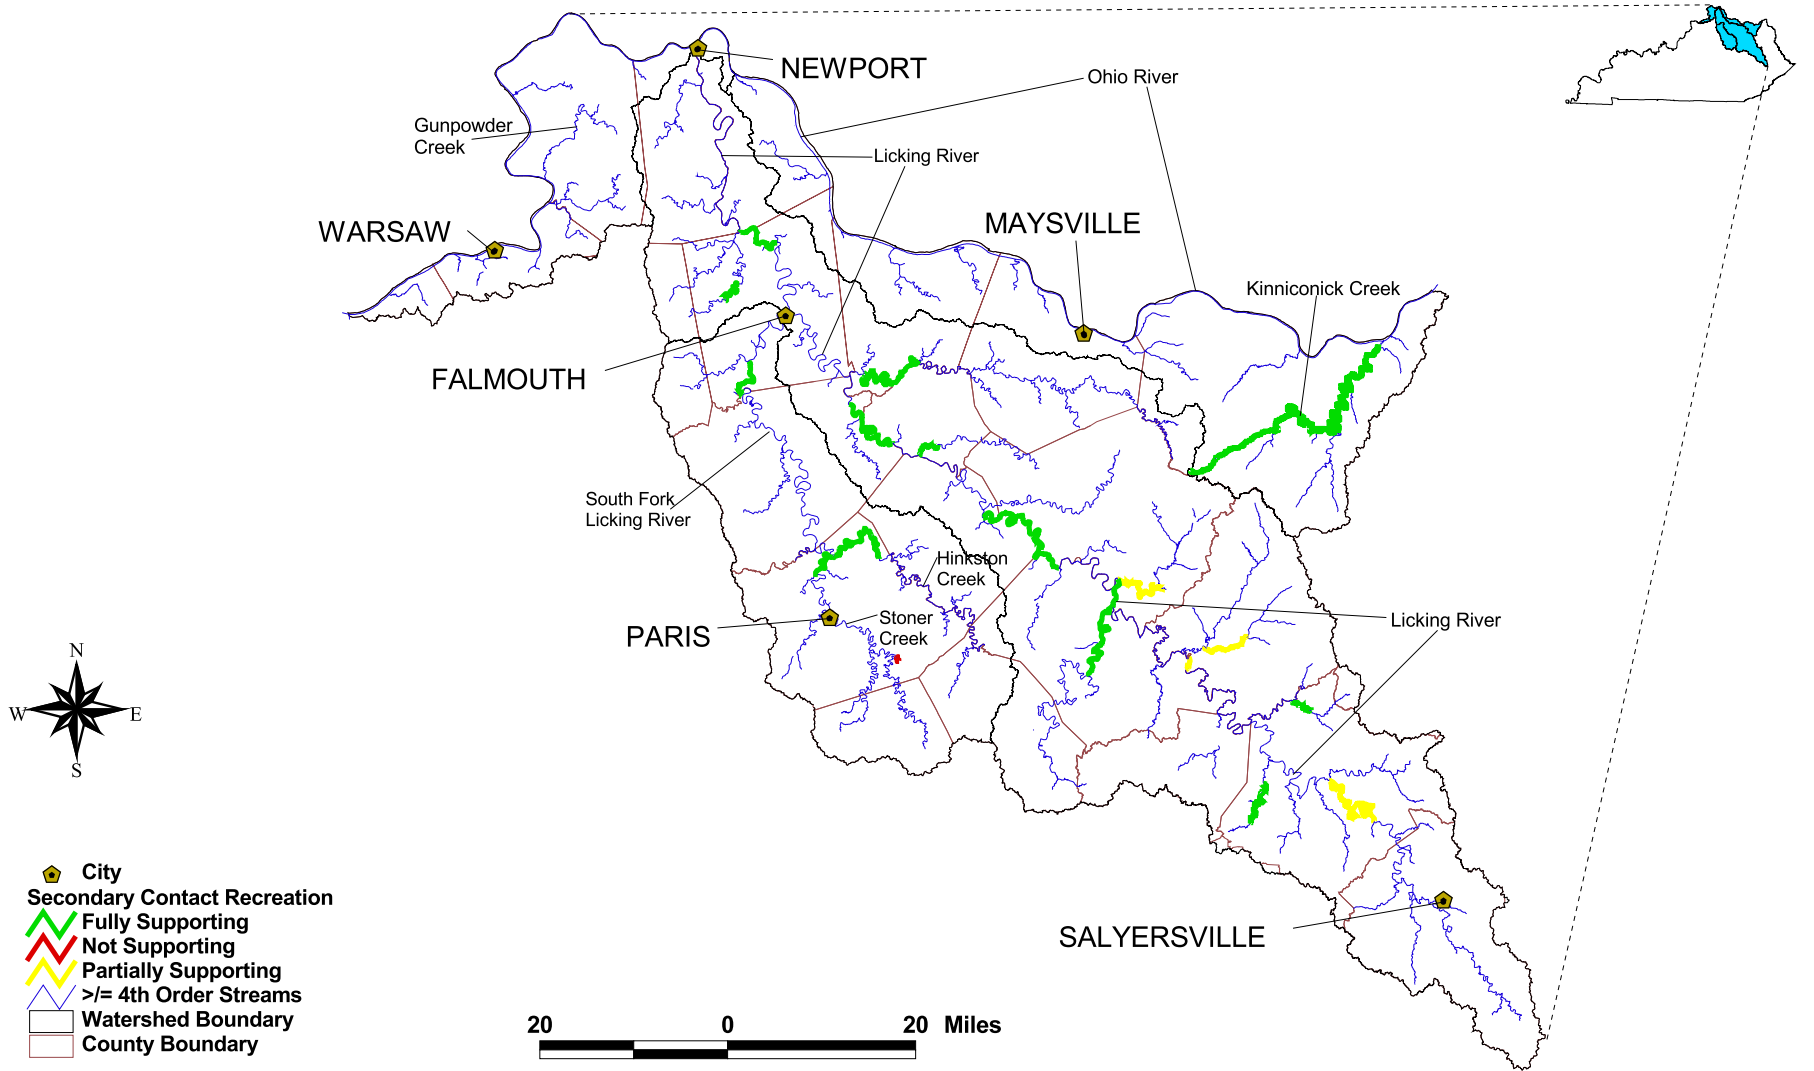

Figure B-11. Reach indexing results of streams assessed in the Licking River Basin and adjacent Ohio River minor tributaries for Aquatic Life Use.

Figure B12. Reach indexing results of streams assessed in the Licking River Basin and adjacent Ohio River minor tributaries for Primary Contact Recreation Use.

Figure B-13. Reach indexing results of streams assessed in the Licking River Basin and adjacent Ohio River minor tributaries for Secondary Contact Recreation Use.

Figure B-14. Reach indexing results of streams assessed in the Licking River Basin and adjacent Ohio River minor tributaries for Fish Consumption Use.

Source 2006 305(b) Report

Figure B-15. Reach indexing results of streams assessed in the Licking River Basin and adjacent Ohio River minor tributaries for Drinking Water Source Use.