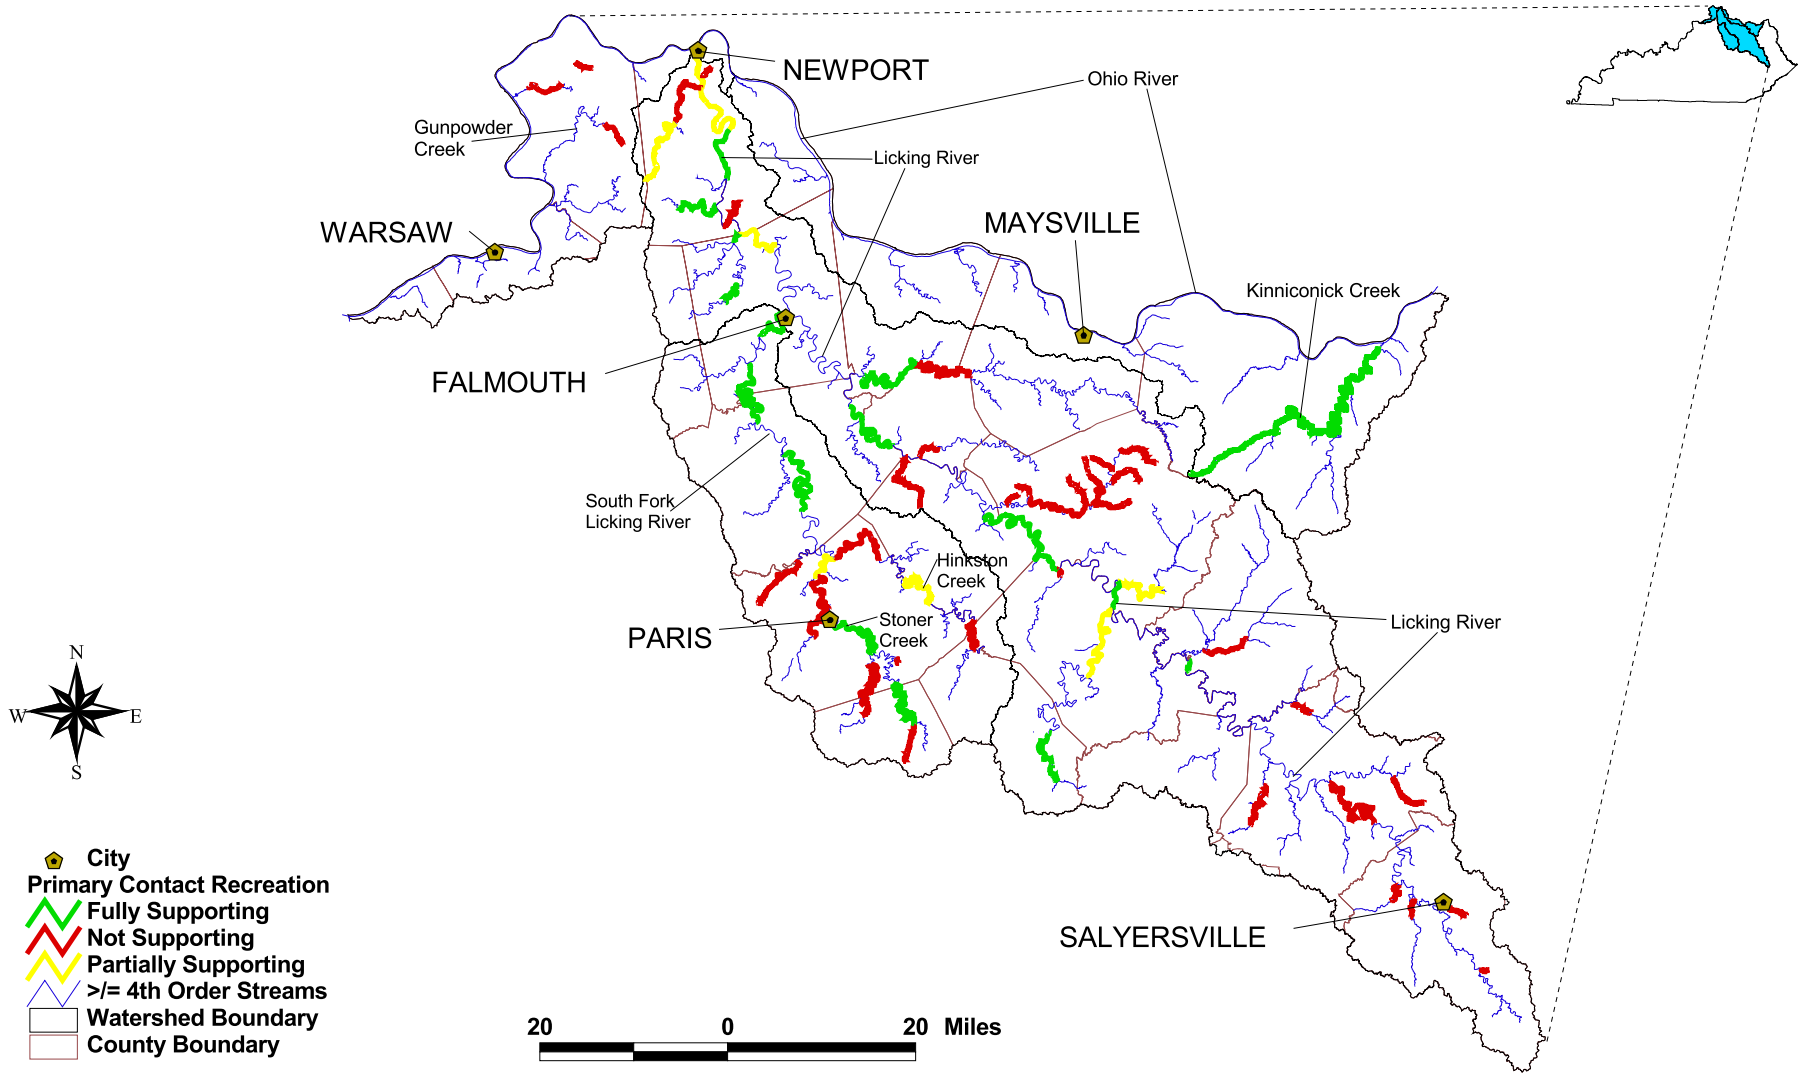

Figure B-11. Reach indexing results of streams assessed in the Licking River Basin and adjacent Ohio River minor tributaries for Aquatic Life Use.

Figure B12. Reach indexing results of streams assessed in the Licking River Basin and adjacent Ohio River minor tributaries for Primary Contact Recreation Use.

Figure B-13. Reach indexing results of streams assessed in the Licking River Basin and adjacent Ohio River minor tributaries for Secondary Contact Recreation Use.

Figure B-14. Reach indexing results of streams assessed in the Licking River Basin and adjacent Ohio River minor tributaries for Fish Consumption Use.

Source 2006 305(b) Report

Figure B-15. Reach indexing results of streams assessed in the Licking River Basin and adjacent Ohio River minor tributaries for Drinking Water Source Use.