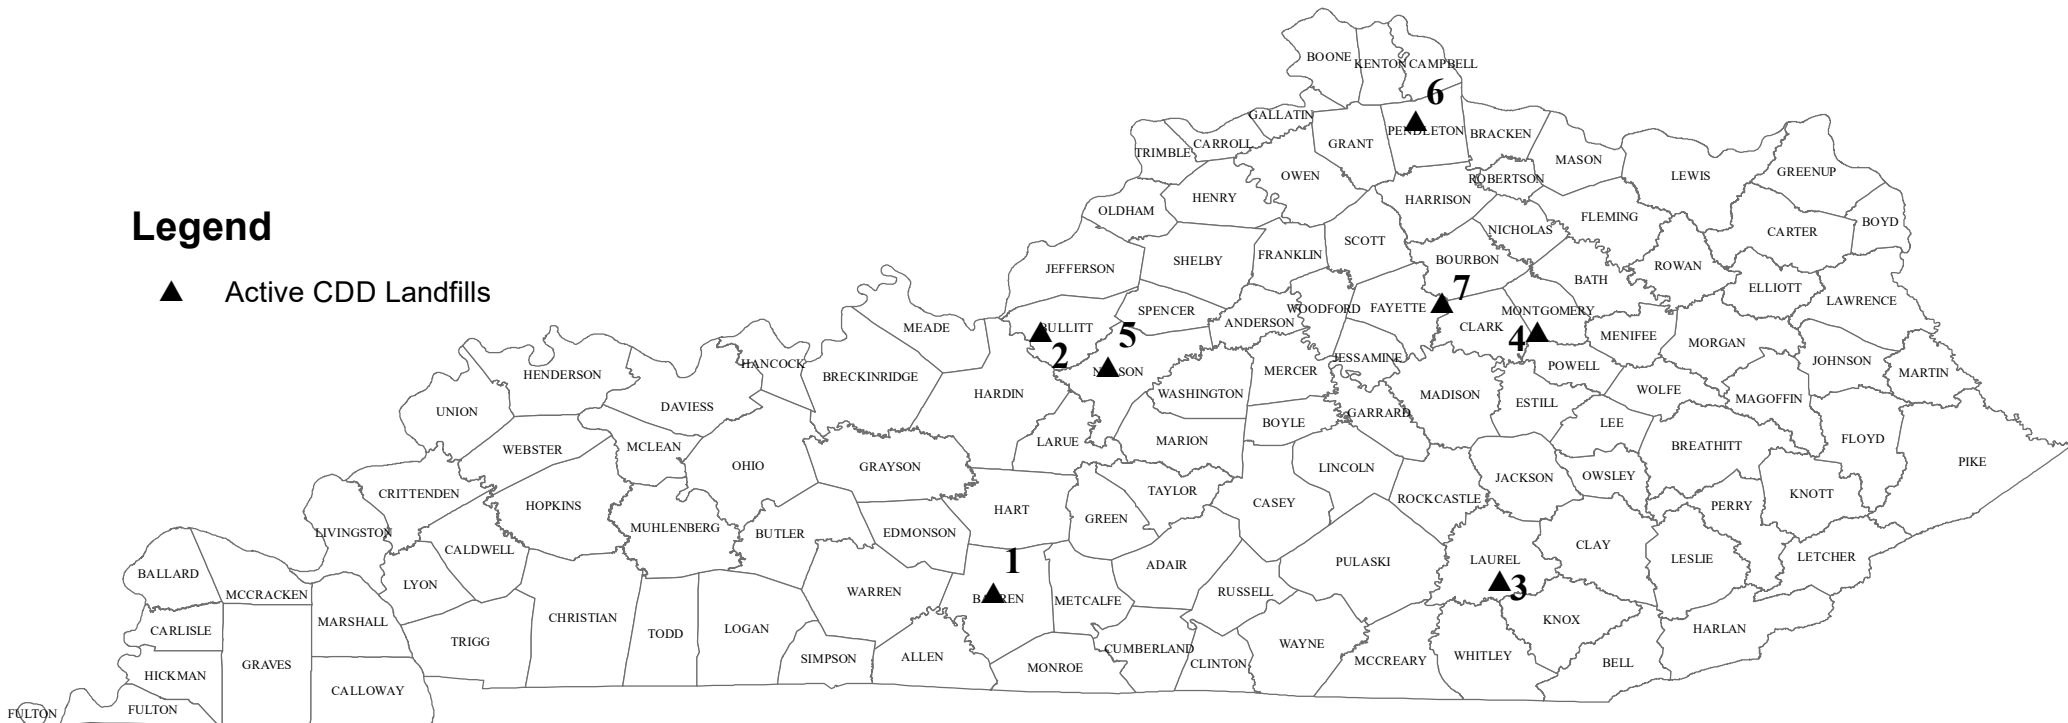

# Kentucky Active Construction/Demolition Debris Greater Than One Acre Landfills

## Legend

▲ Active CDD Landfills

Created on 11/14/2019

Site #	Agency Interest #	Site Name	Owner Name
1	74	Glasgow Regional Landfill	City of Glasgow
2	1642	US Army Garrison - Fort Knox	US Army Garrison Fort Knox DPW Environmental Management Division
3	2581	Laurel Ridge Landfill	Laurel Ridge Landfill LLC
4	3188	Rumpke of KY Inc - Montgomery Co Landfill	Rumpke of Kentucky Inc
5	3267	Nelson Co Solid Waste Disposal Facility	Nelson Co Fiscal Court
6	3417	Rumpke of KY Inc - Pendleton Co Landfill	Rumpke of Kentucky Inc
7	37952	Thoroughbred Disposal LLC	Thoroughbred Disposal LLC