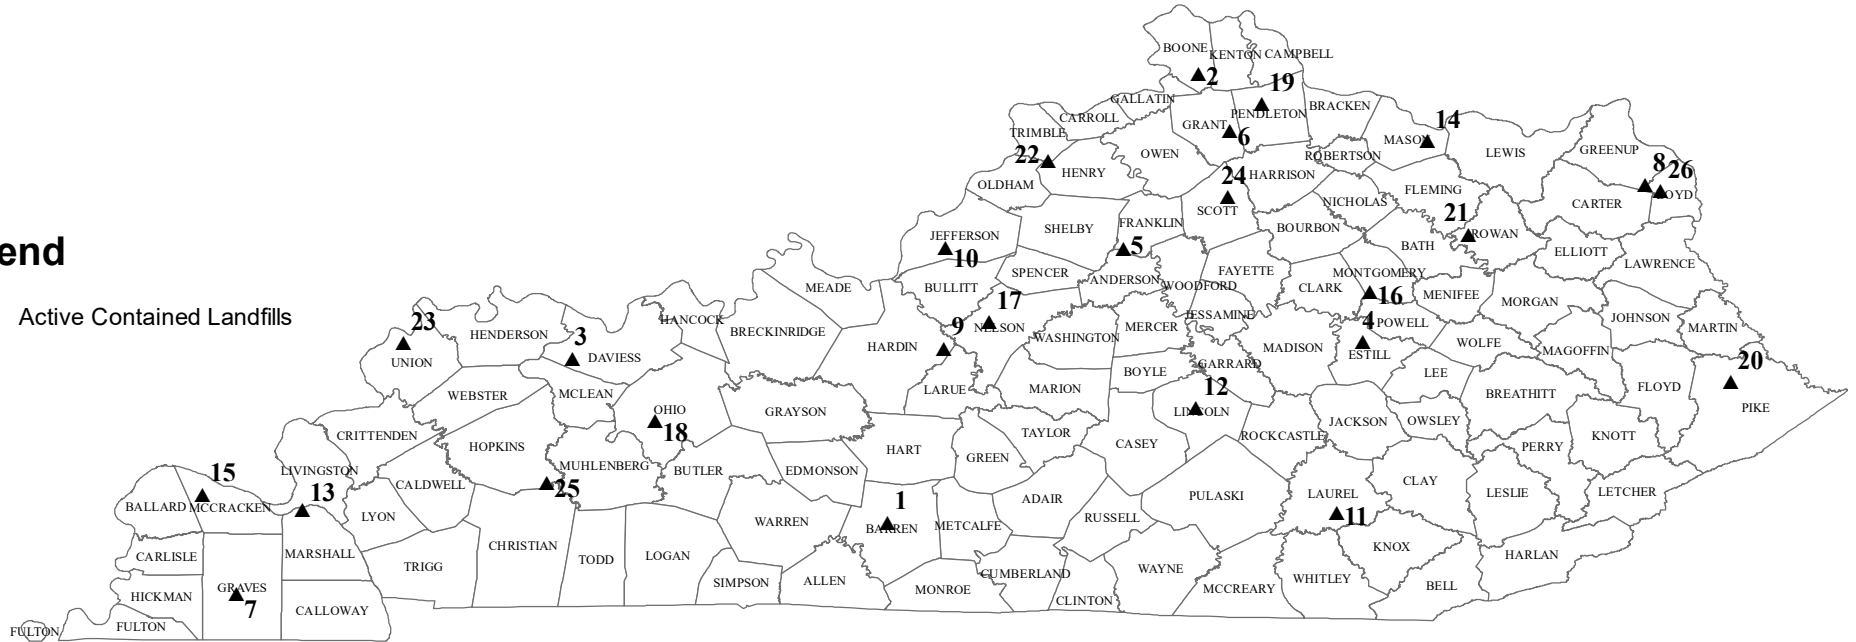

Kentucky Active Contained Landfills

Legend

▲ Active Contained Landfills

Created on 11/14/2019

Site Number	Agency Interest #	Facility Name	Owner Name	Site Number	Agency Interest #	Facility Name	Owner Name
1	74	Glasgow Regional Landfill	City of Glasgow	14	3013	Maysville-Mason Co Landfill	Mason Co Fiscal Court
2	275	Bavarian Trucking Co Inc	Bavarian Trucking Company Inc	15	3059	Dept of Energy-Paducah Gaseous Diffusion Plant	US Department of Energy
3	973	West Daviess Co Landfill	Daviess Co Fiscal Court	16	3188	Rumpke of KY Inc - Montgomery Co Landfill	Rumpke of Kentucky Inc
4	998	Advanced Disposal Services Blue Ridge Landfill Inc	Advanced Disposal Services Blue Ridge Landfill Inc	17	3267	Nelson Co Solid Waste Disposal Facility	Nelson Co Fiscal Court
5	1372	Benson Valley Landfill	Benson Valley Landfill General Partnership	18	3306	Republic Services of KY LLC - Ohio Co Landfill Inc	Ohio Co Fiscal Court
6	1483	Republic Services Of KY LLC - Epperson Waste Disposal	Republic Services of Kentucky LLC	19	3417	Rumpke of KY Inc - Pendleton Co Landfill	Rumpke of Kentucky Inc
7	1551	West KY Landfill	Jones Sanitation, LLC	20	3688	Pike Co Landfill	Pike Co Fiscal Court
8	1592	Green Valley Landfill General Partnership	Green Valley Landfill General Partnership	21	3871	Advanced Disposal Services Morehead Landfill	Advanced Disposal Services Morehead Landfill Inc
9	1671	Hardin Co Contained Landfill	Hardin Co Fiscal Court	22	4059	Republic Services Of KY - Valley View Landfill	Republic Services of Kentucky LLC
10	2257	Outer Loop Recycling and Disposal Facility	Waste Management of Kentucky LLC	23	15674	Dozit Landfill	Republic Services of Kentucky LLC
11	2581	Laurel Ridge Landfill	Laurel Ridge Landfill LLC	24	33403	Central KY Landfill	Waste Services of the Bluegrass LLC
12	2726	Tri-K Landfill Inc	Republic Services of Kentucky LLC	25	38541	Hopkins Co Regional Landfill - Bituminous Resources Inc	Bituminous Resources Inc
13	2950	Waste Path Sanitary Landfill LLC	Waste Path Sanitary Landfill LLC	26	40319	Boyd Co Sanitary Landfill	Boyd County Sanitary Landfill Inc