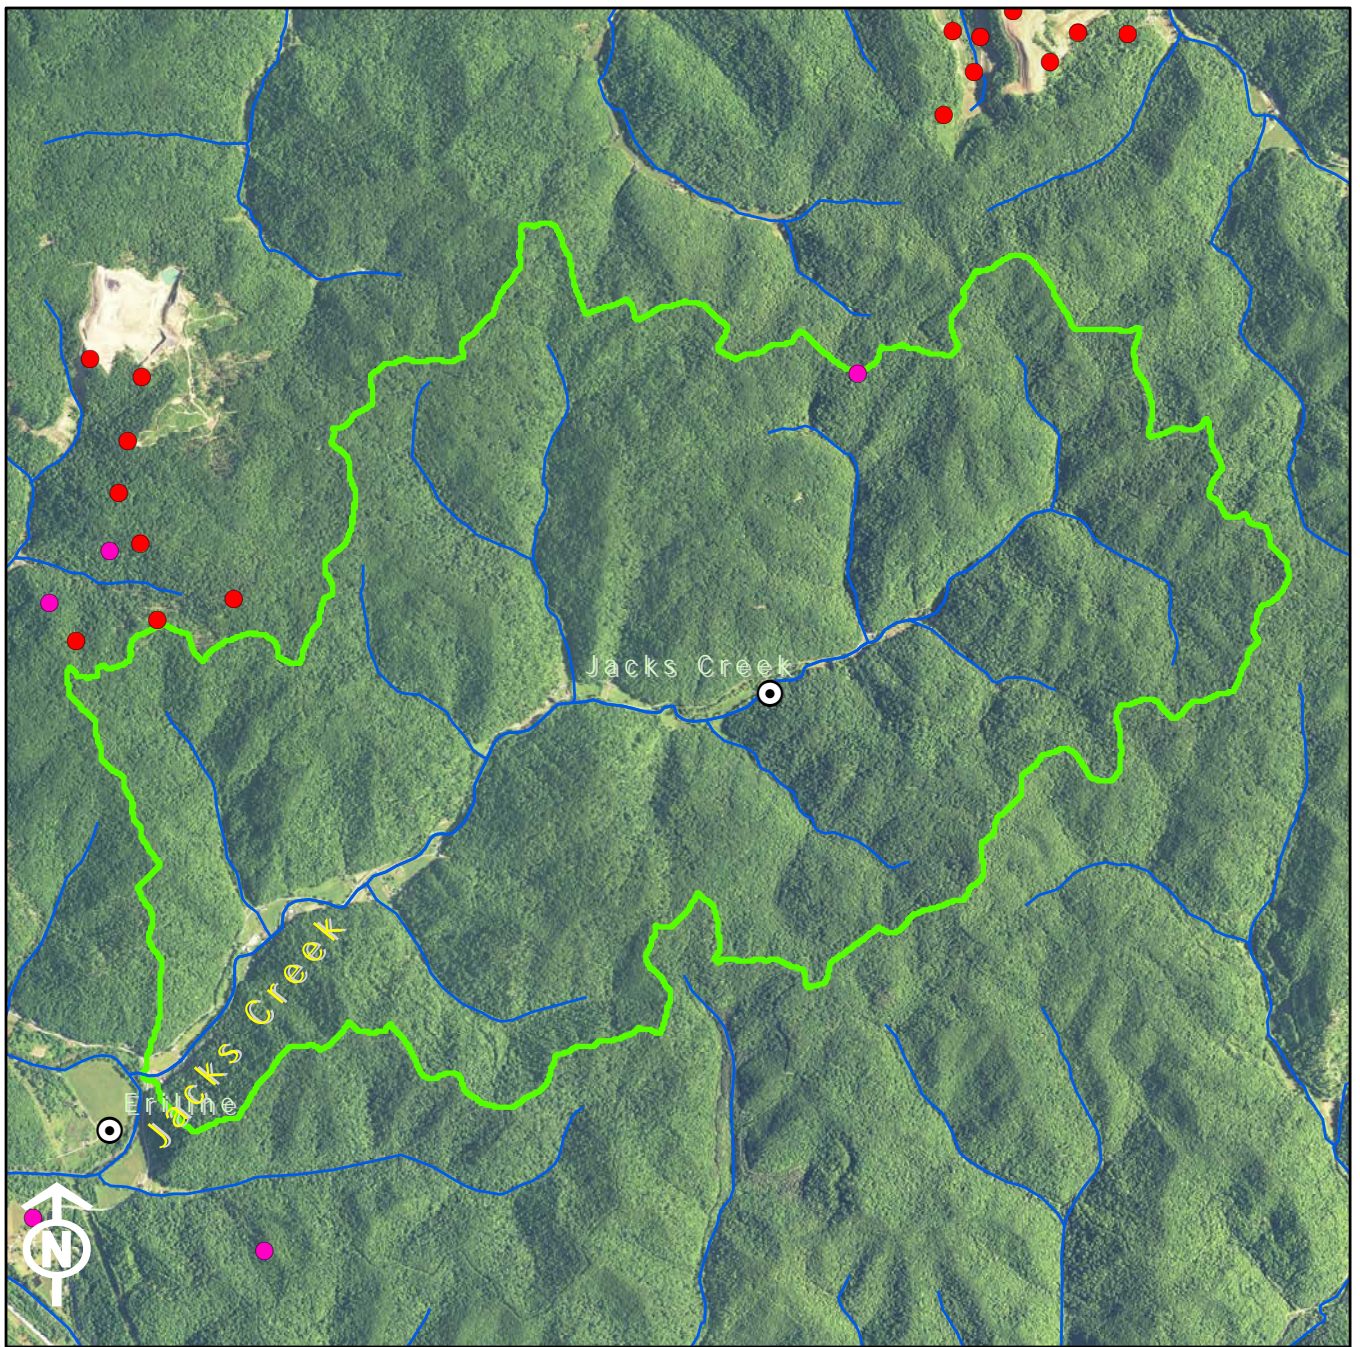

Legend

1:24K Stream	KPDES Outfall
Existing OSRW Water	Active Mine Permit
Proposed OSRW Basin	Pending Mine Permit
	Populated Places

Legend

 1:24K Stream	 KPDES Outfall
 Existing OSRW Water	 Active Mine Permit
 Proposed OSRW Basin	 Pending Mine Permit
	 Populated Places

Map 17 Holly Creek Basin

Legend

1:24K Stream	KPDES Outfall
Existing OSRW Water	Active Mine Permit
Proposed OSRW Basin	Pending Mine Permit
	Populated Places

Legend

1:24K Stream	KPDES Outfall
Existing OSRW Water	Active Mine Permit
Proposed OSRW Basin	Pending Mine Permit
Populated Places	