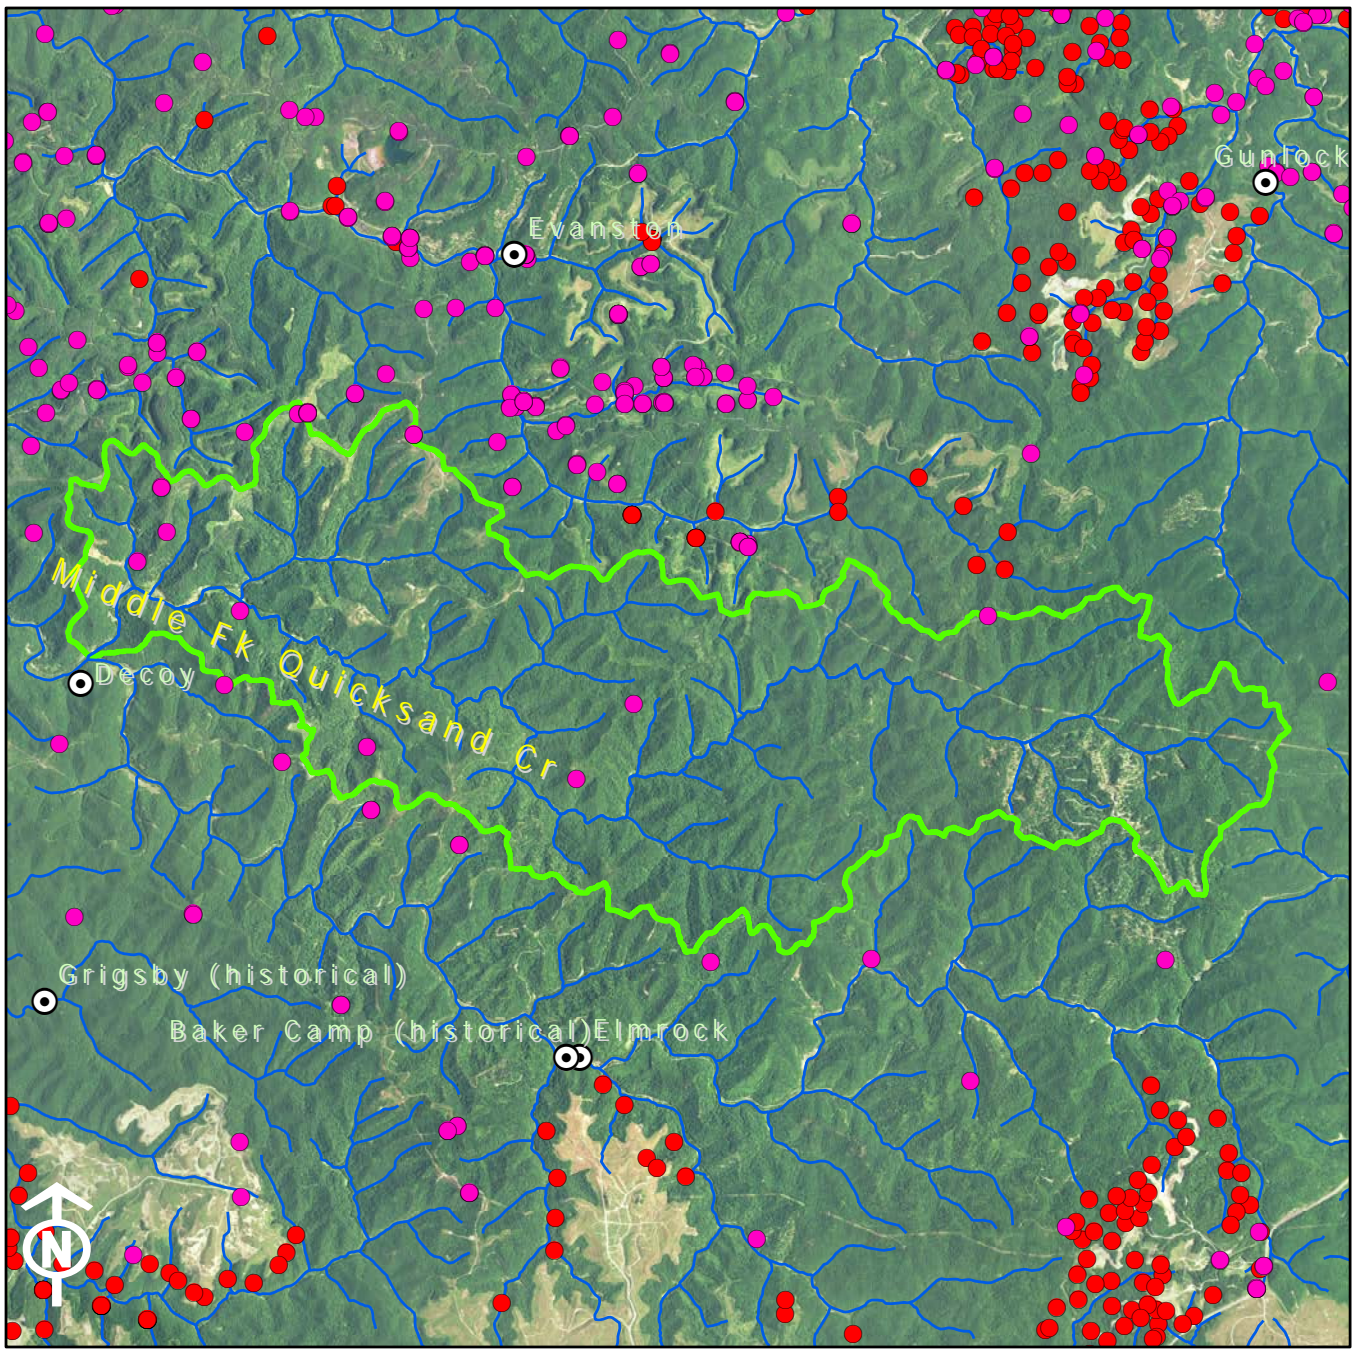

Legend

 1:24K Stream	 KPDES Outfall
 Existing OSRW Water	 Active Mine Permit
 Proposed OSRW Basin	 Pending Mine Permit
	 Populated Places

Legend

1:24K Stream	KPDES Outfall
Existing OSRW Water	Active Mine Permit
Proposed OSRW Basin	Pending Mine Permit
	Populated Places