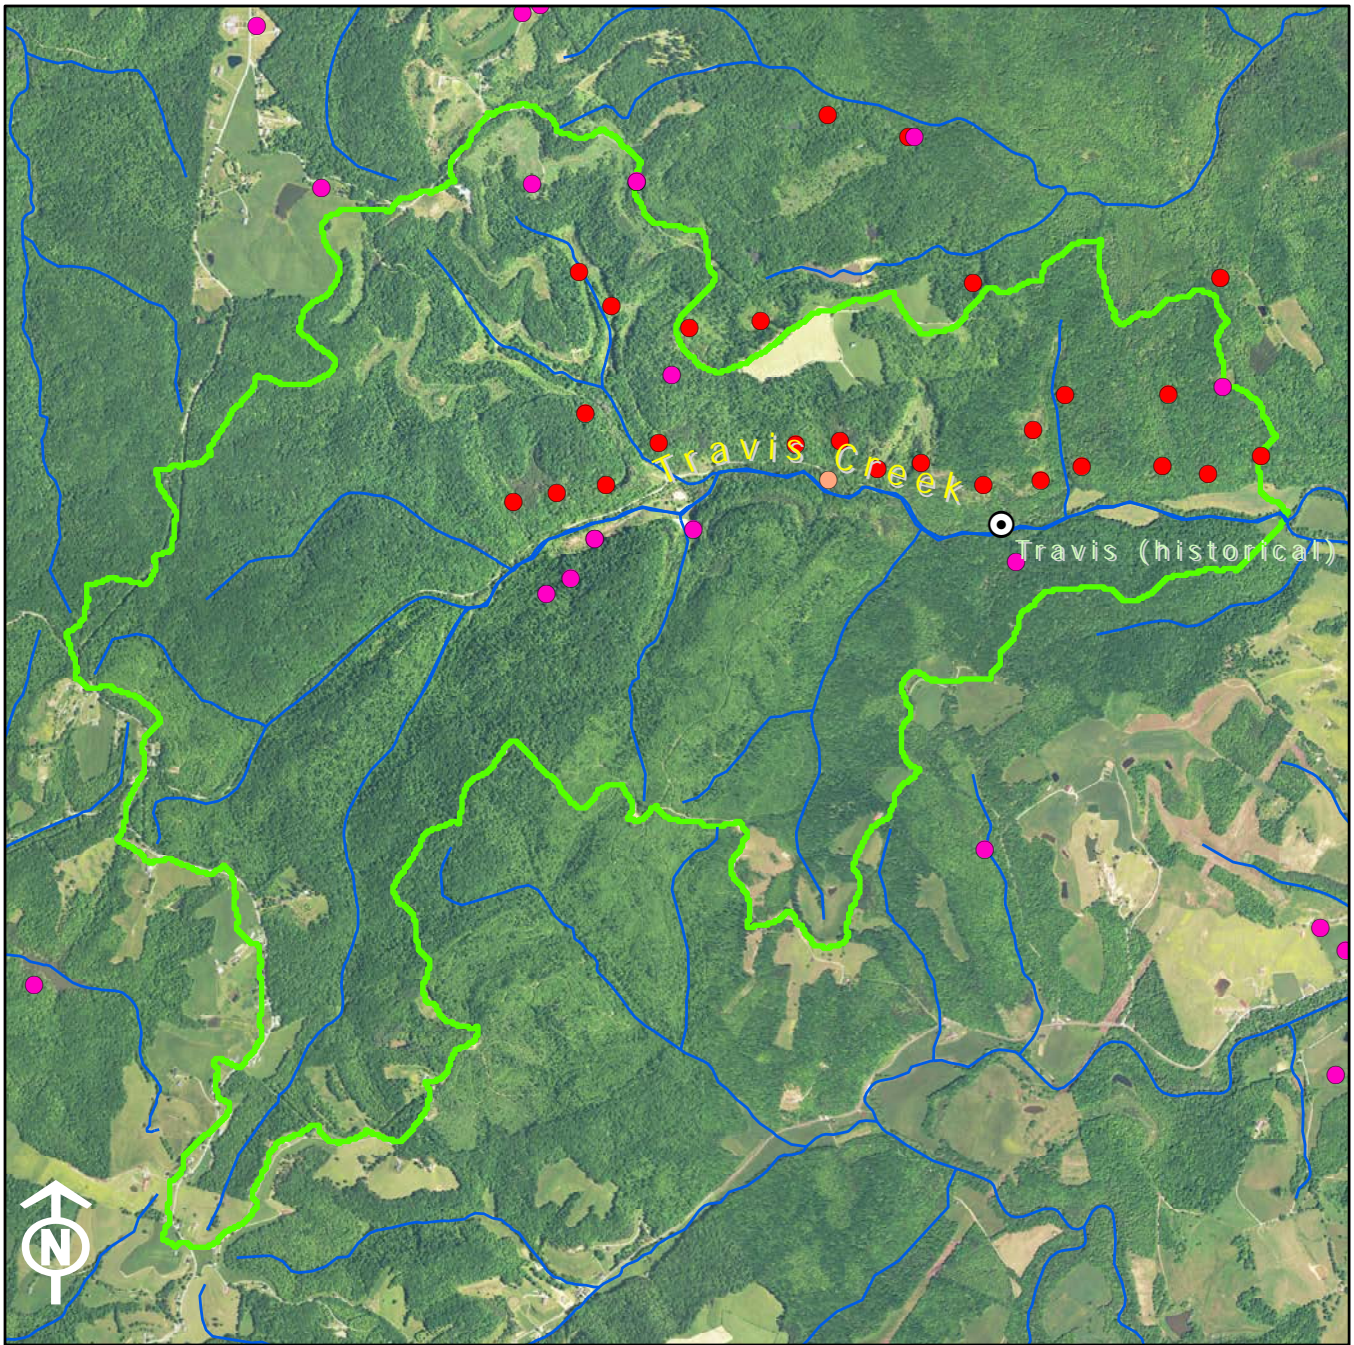

Legend

1:24K Stream	KPDES Outfall
Existing OSRW Water	Active Mine Permit
Proposed OSRW Basin	Pending Mine Permit
	Populated Places

Legend	
1:24K Stream	KPDES Outfall
Existing OSRW Water	Active Mine Permit
Proposed OSRW Basin	Pending Mine Permit
	Populated Places