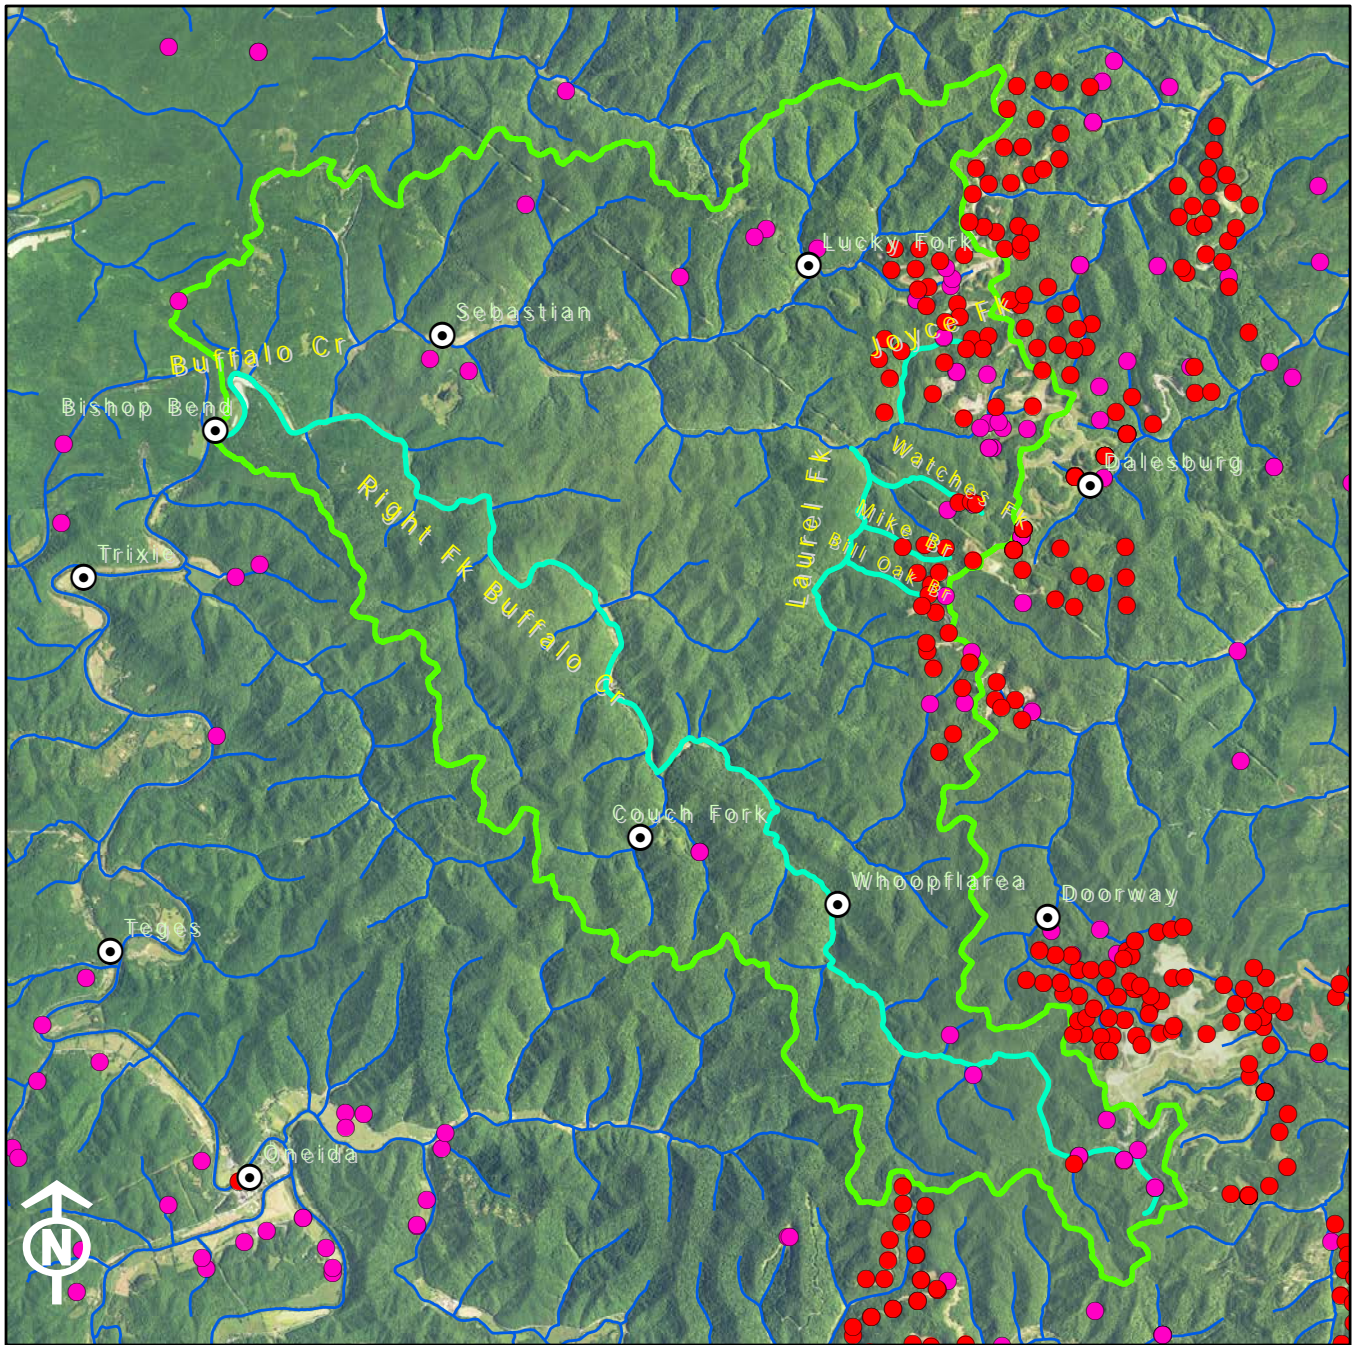

Legend	
1:24K Stream	KPDES Outfall
Existing OSRW Water	Active Mine Permit
Proposed OSRW Basin	Pending Mine Permit
	Populated Places

Legend	
 1: 24K Stream	 KPDES Outfall
 Existing OSRW Water	 Active Mine Permit
 Proposed OSRW Basin	 Pending Mine Permit
	 Populated Places

Legend	
1:24K Stream	KPDES Outfall
Existing OSRW Water	Active Mine Permit
Proposed OSRW Basin	Pending Mine Permit
	Populated Places

Legend

 1:24K Stream	 KPDES Outfall
 Existing OSRW Water	 Active Mine Permit
 Proposed OSRW Basin	 Pending Mine Permit
 Populated Places	