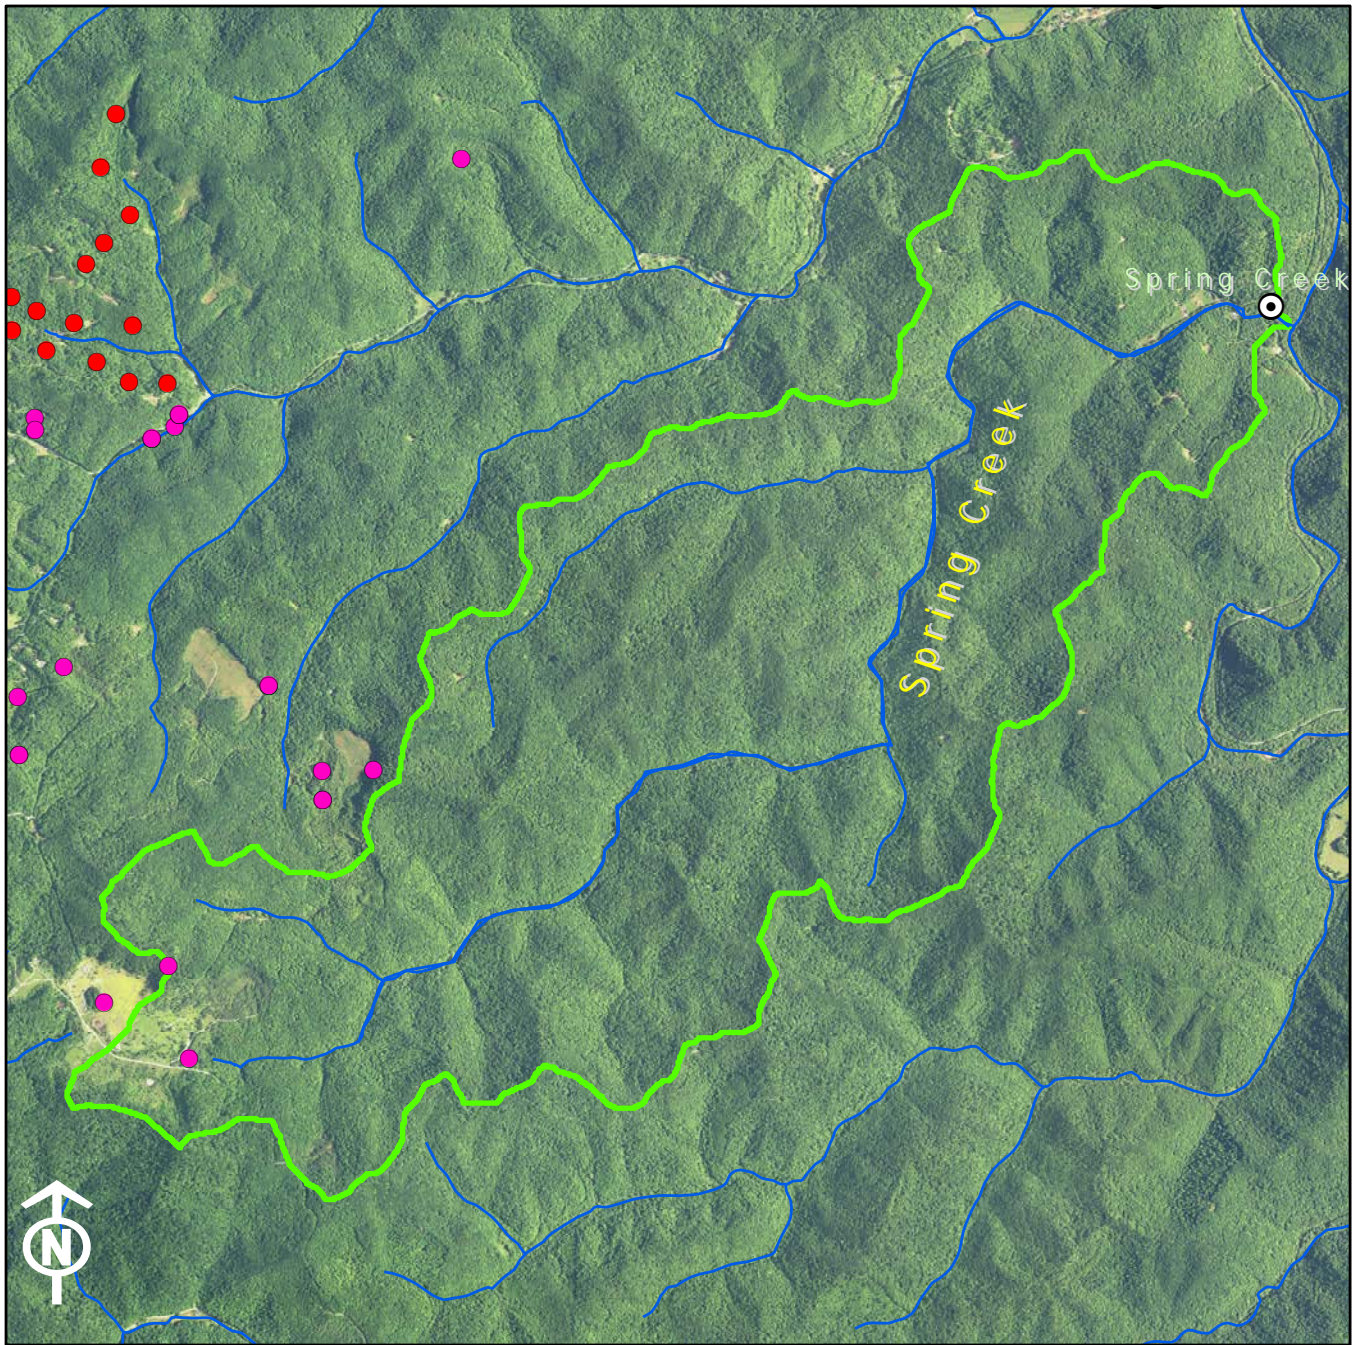

Legend

1:24K Stream	KPDES Outfall
Existing OSRW Water	Active Mine Permit
Proposed OSRW Basin	Pending Mine Permit
	Populated Places

Legend

1:24K Stream	KPDES Outfall
Existing OSRW Water	Active Mine Permit
Proposed OSRW Basin	Pending Mine Permit
	Populated Places