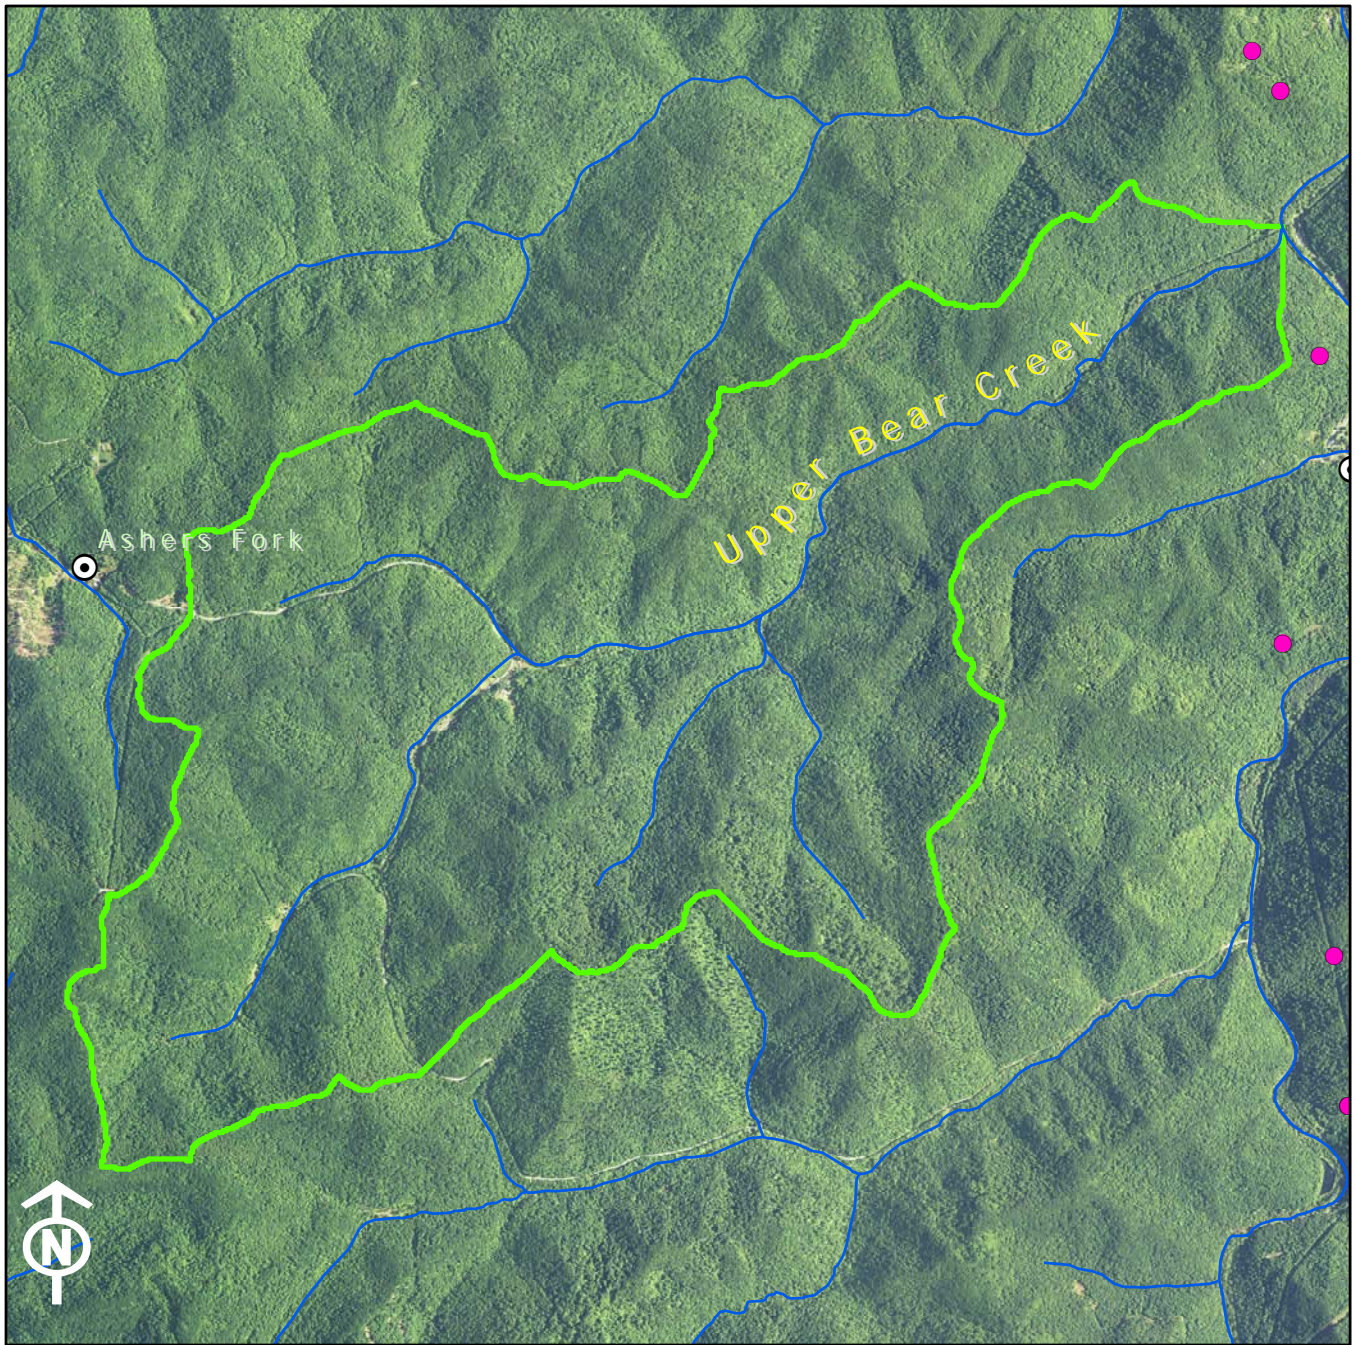

Legend	
1:24K Stream	KPDES Outfall
Existing OSRW Water	Active Mine Permit
Proposed OSRW Basin	Pending Mine Permit
Populated Places