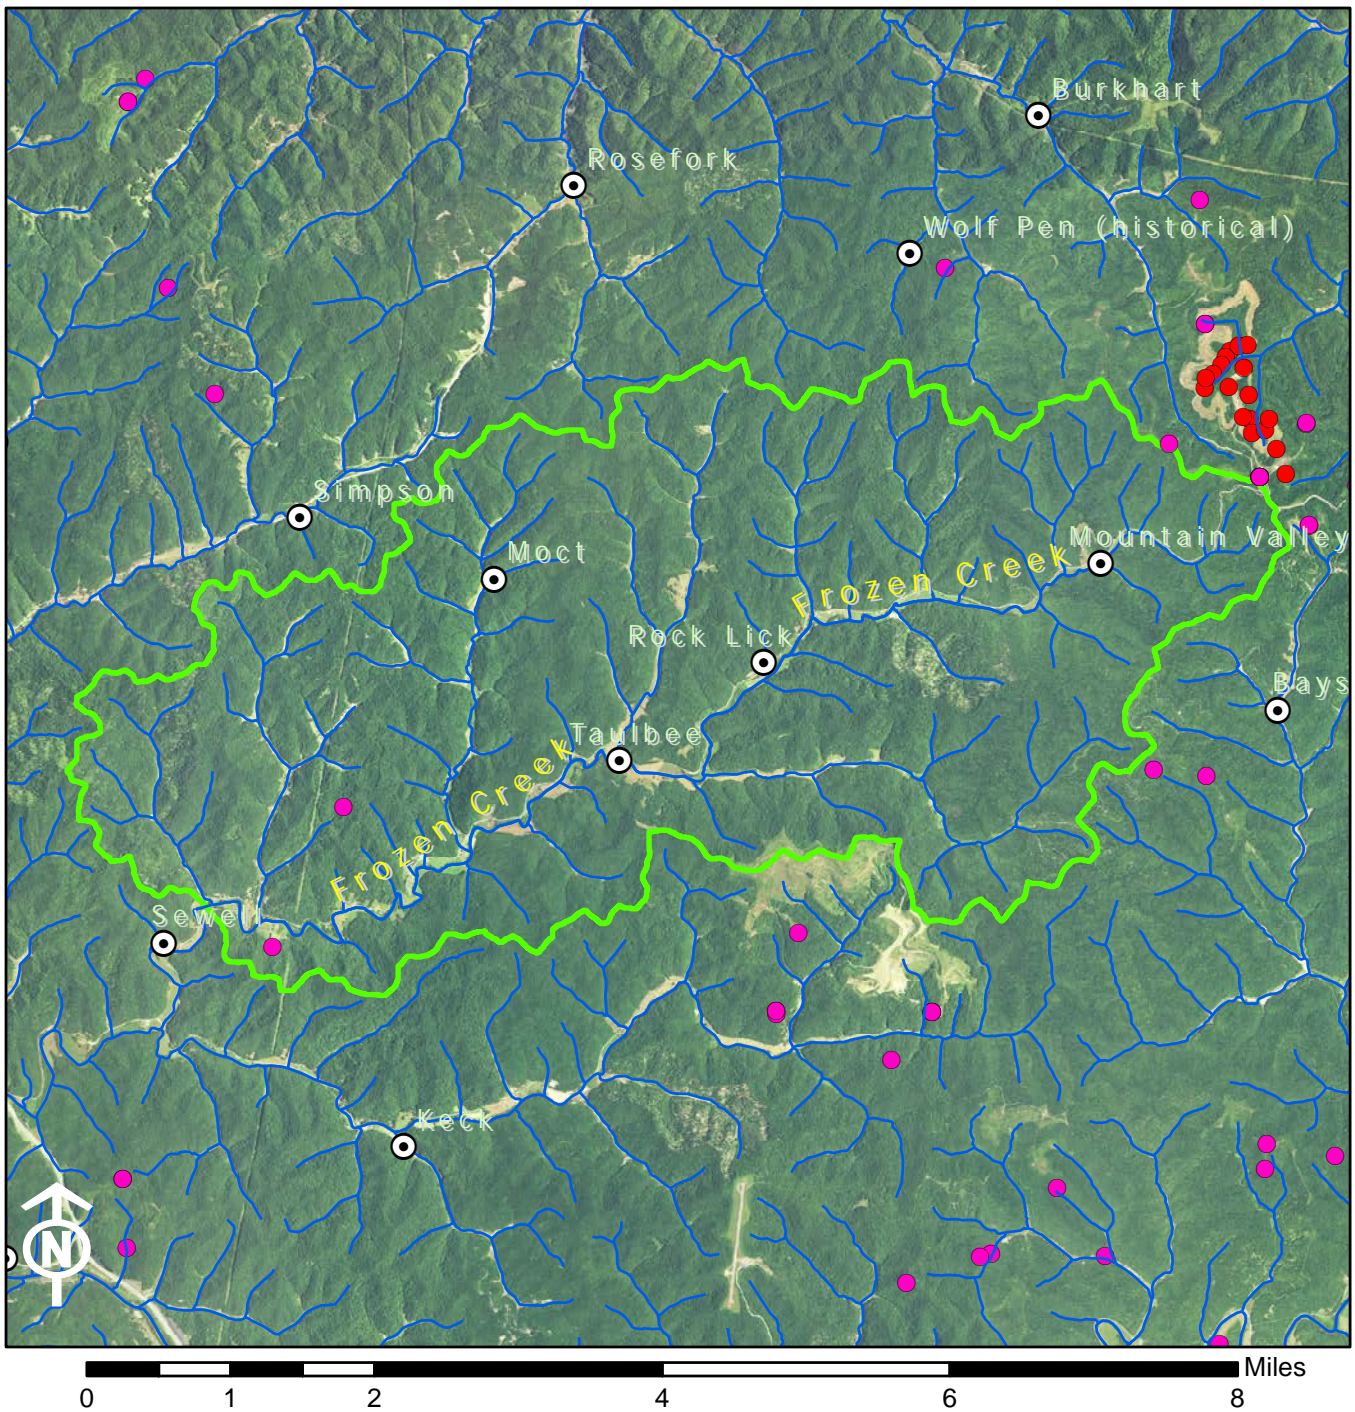

Legend

1:24K Stream	KPDES Outfall
Existing OSRW Water	Active Mine Permit
Proposed OSRW Basin	Pending Mine Permit
Populated Places	

Legend

 1:24K Stream	 KPDES Outfall
 Existing OSRW Water	 Active Mine Permit
 Proposed OSRW Basin	 Pending Mine Permit
	 Populated Places