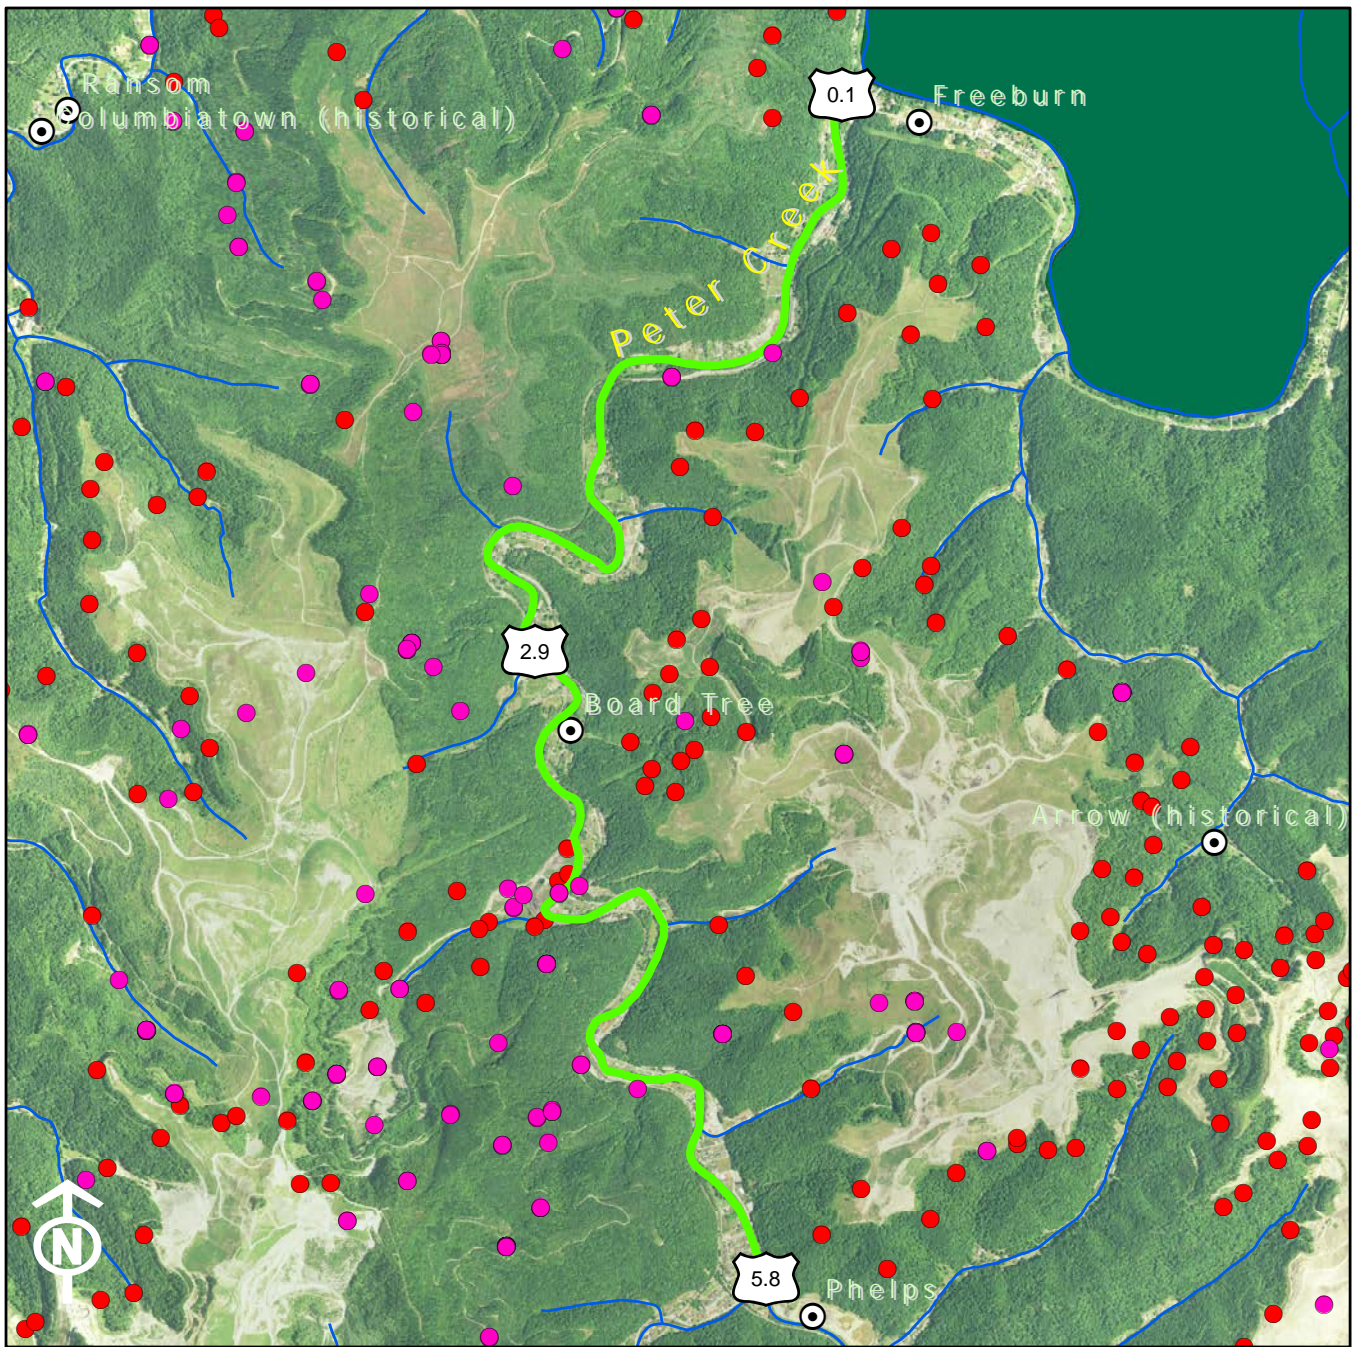

Legend			
	1:24K Stream		KPDES Outfall
	Existing OSRW Water		Active Mine Permit
	Proposed OSRW Water		Pending Mine Permit
	River Miles		Populated Places

Legend

1:24K Stream	KPDES Outfall
Existing OSRW Water	Active Mine Permit
Proposed OSRW Water	Pending Mine Permit
River Miles	Populated Places