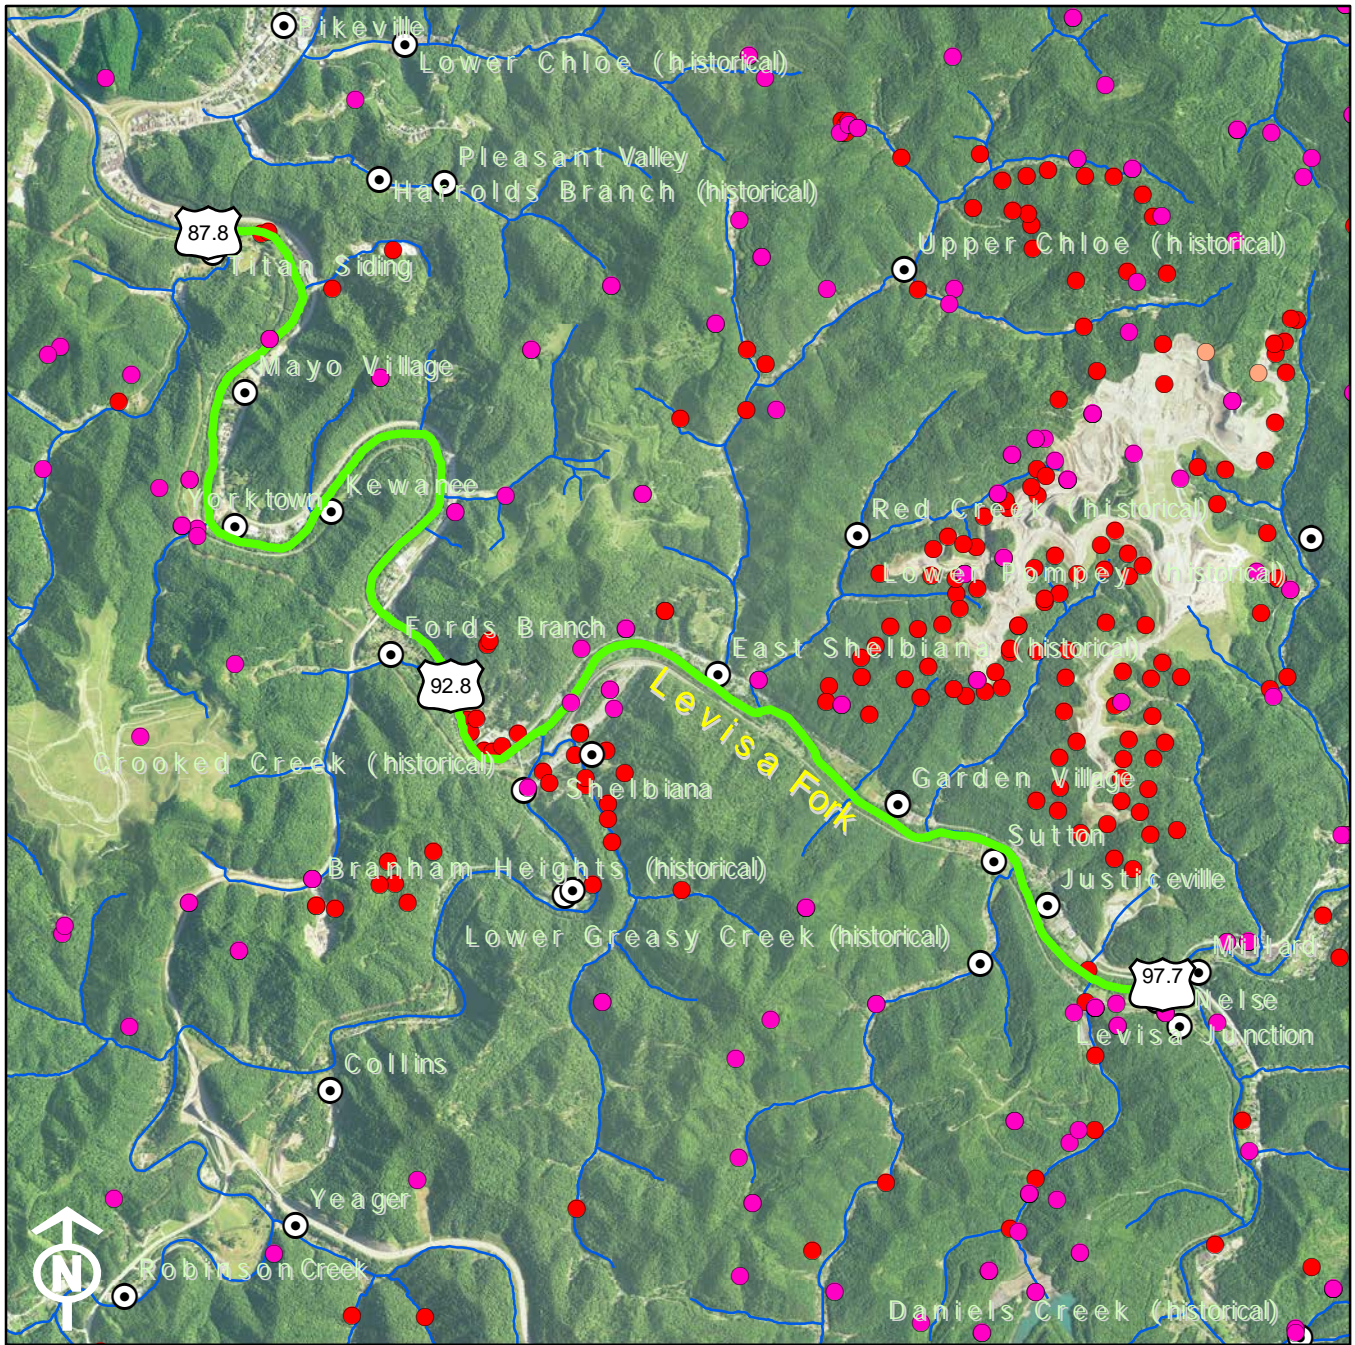

Legend

1:24K Stream	KPDES Outfall
Existing OSRW Water	Active Mine Permit
Proposed OSRW Water	Pending Mine Permit
River Miles	Populated Places

Legend			
	1:24K Stream		KPDES Outfall
	Existing OSRW Water		Active Mine Permit
	Proposed OSRW Water		Pending Mine Permit
	River Miles		Populated Places