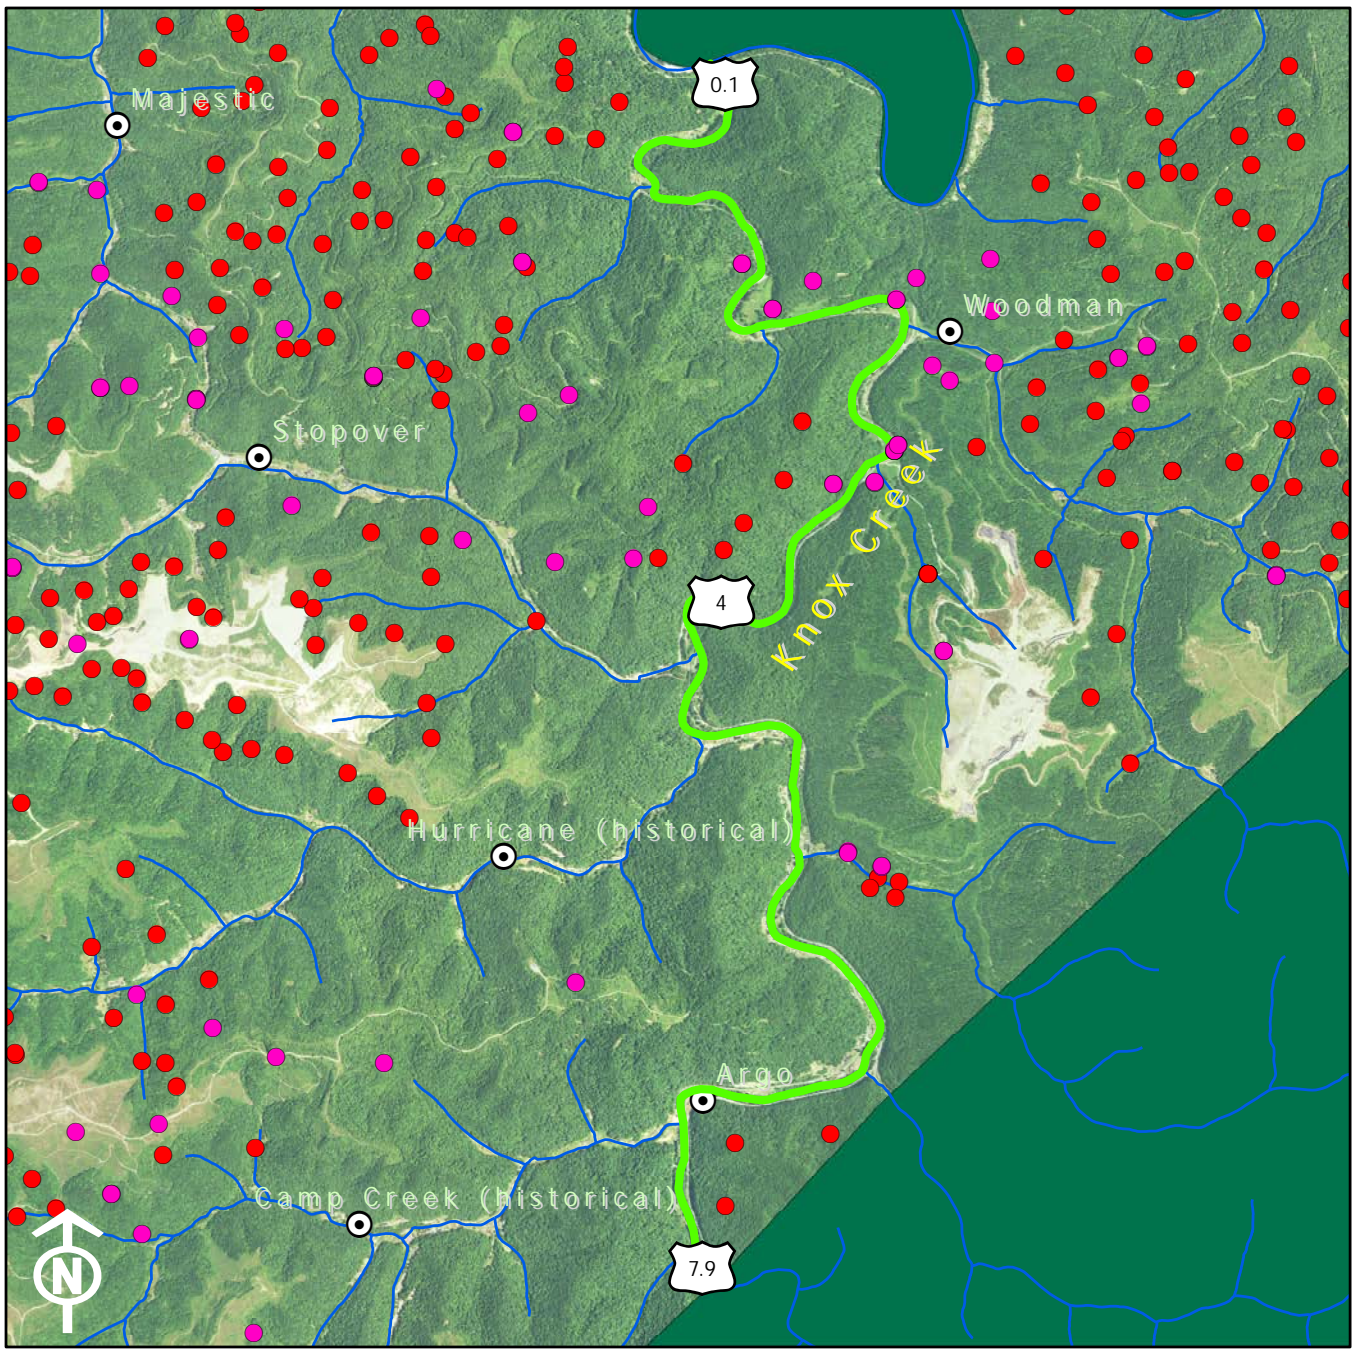

Legend

1:24K Stream	KPDES Outfall
Existing OSRW Water	Active Mine Permit
Proposed OSRW Basin	Pending Mine Permit
Populated Places	

Legend	
1:24K Stream	KPDES Outfall
Existing OSRW Water	Active Mine Permit
Proposed OSRW Basin	Pending Mine Permit
	Populated Places

Legend

1:24K Stream	KPDES Outfall
Existing OSRW Water	Active Mine Permit
Proposed OSRW Water	Pending Mine Permit
River Miles	Populated Places

Legend			
	1:24K Stream		KPDES Outfall
	Existing OSRW Water		Active Mine Permit
	Proposed OSRW Water		Pending Mine Permit
	River Miles		Populated Places