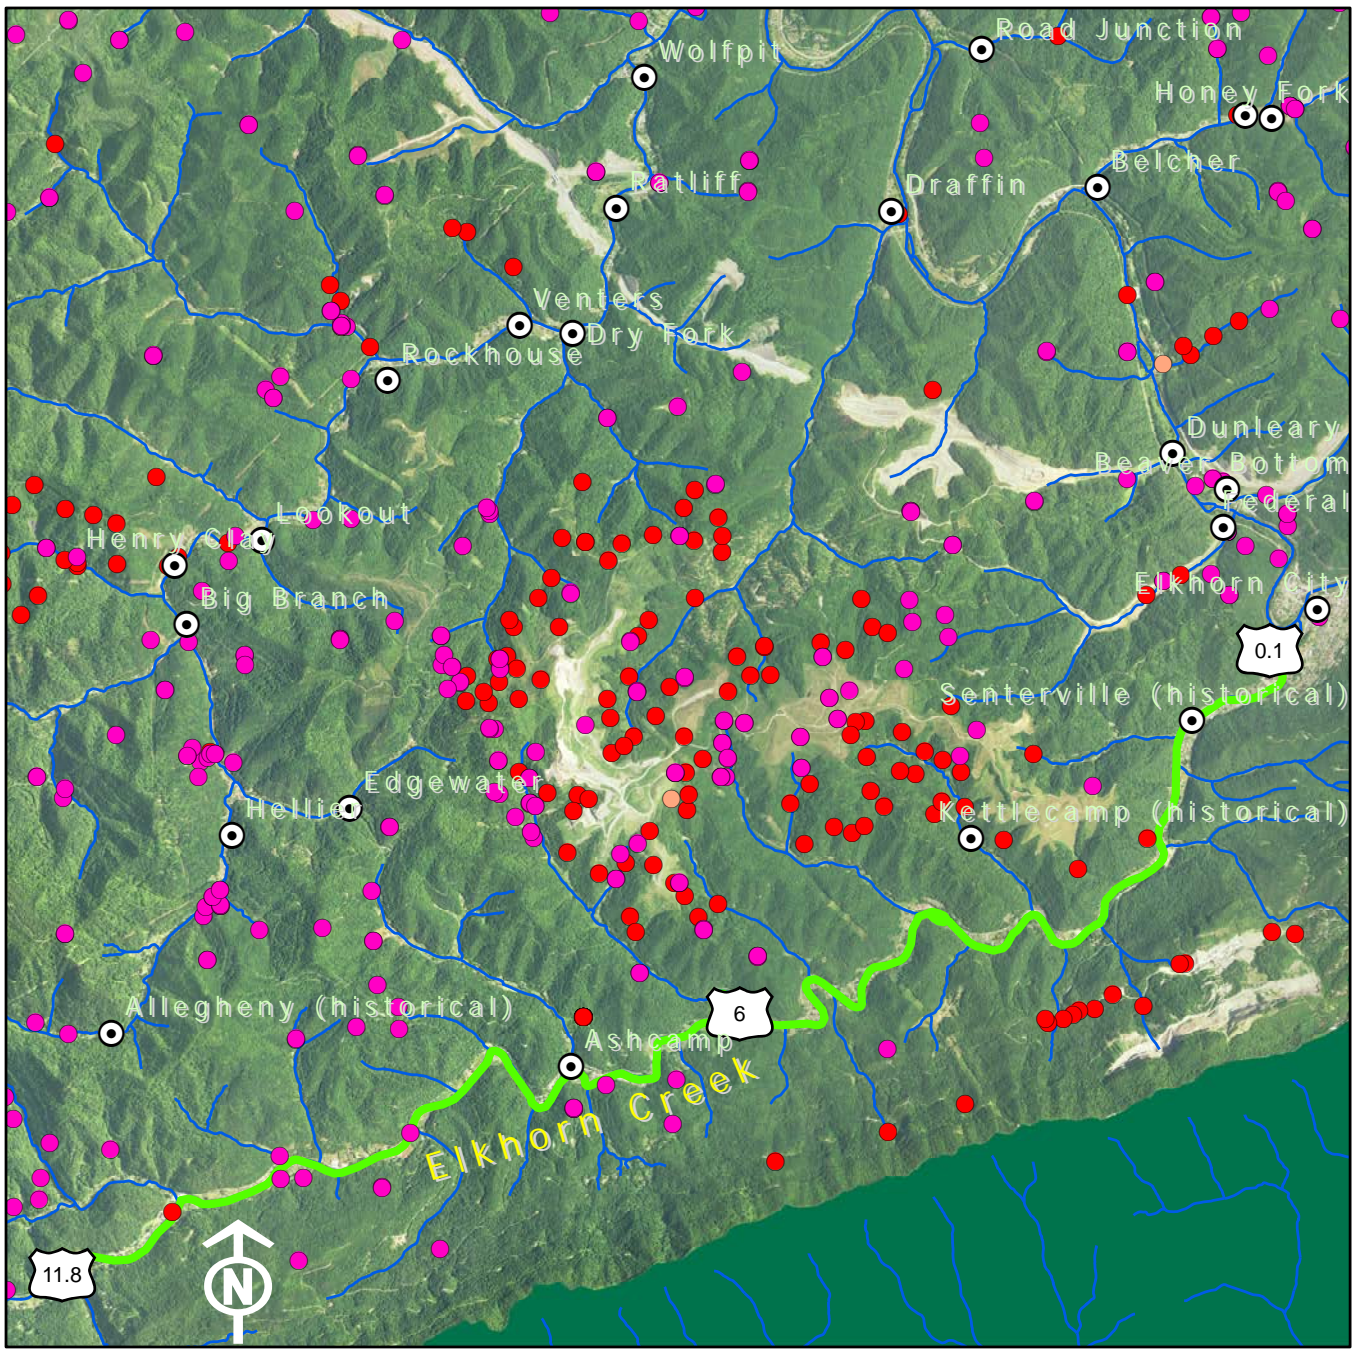

Legend

1:24K Stream	KPDES Outfall
Existing OSRW Water	Active Mine Permit
Proposed OSRW Basin	Pending Mine Permit
	Populated Places

Legend	
1:24K Stream	KPDES Outfall
Existing OSRW Water	Active Mine Permit
Proposed OSRW Basin	Pending Mine Permit
Populated Places	

Legend

1:24K Stream	KPDES Outfall
Existing OSRW Water	Active Mine Permit
Proposed OSRW Water	Pending Mine Permit
River Miles	Populated Places

Legend			
	1:24K Stream		KPDES Outfall
	Existing OSRW Water		Active Mine Permit
	Proposed OSRW Water		Pending Mine Permit
	River Miles		Populated Places