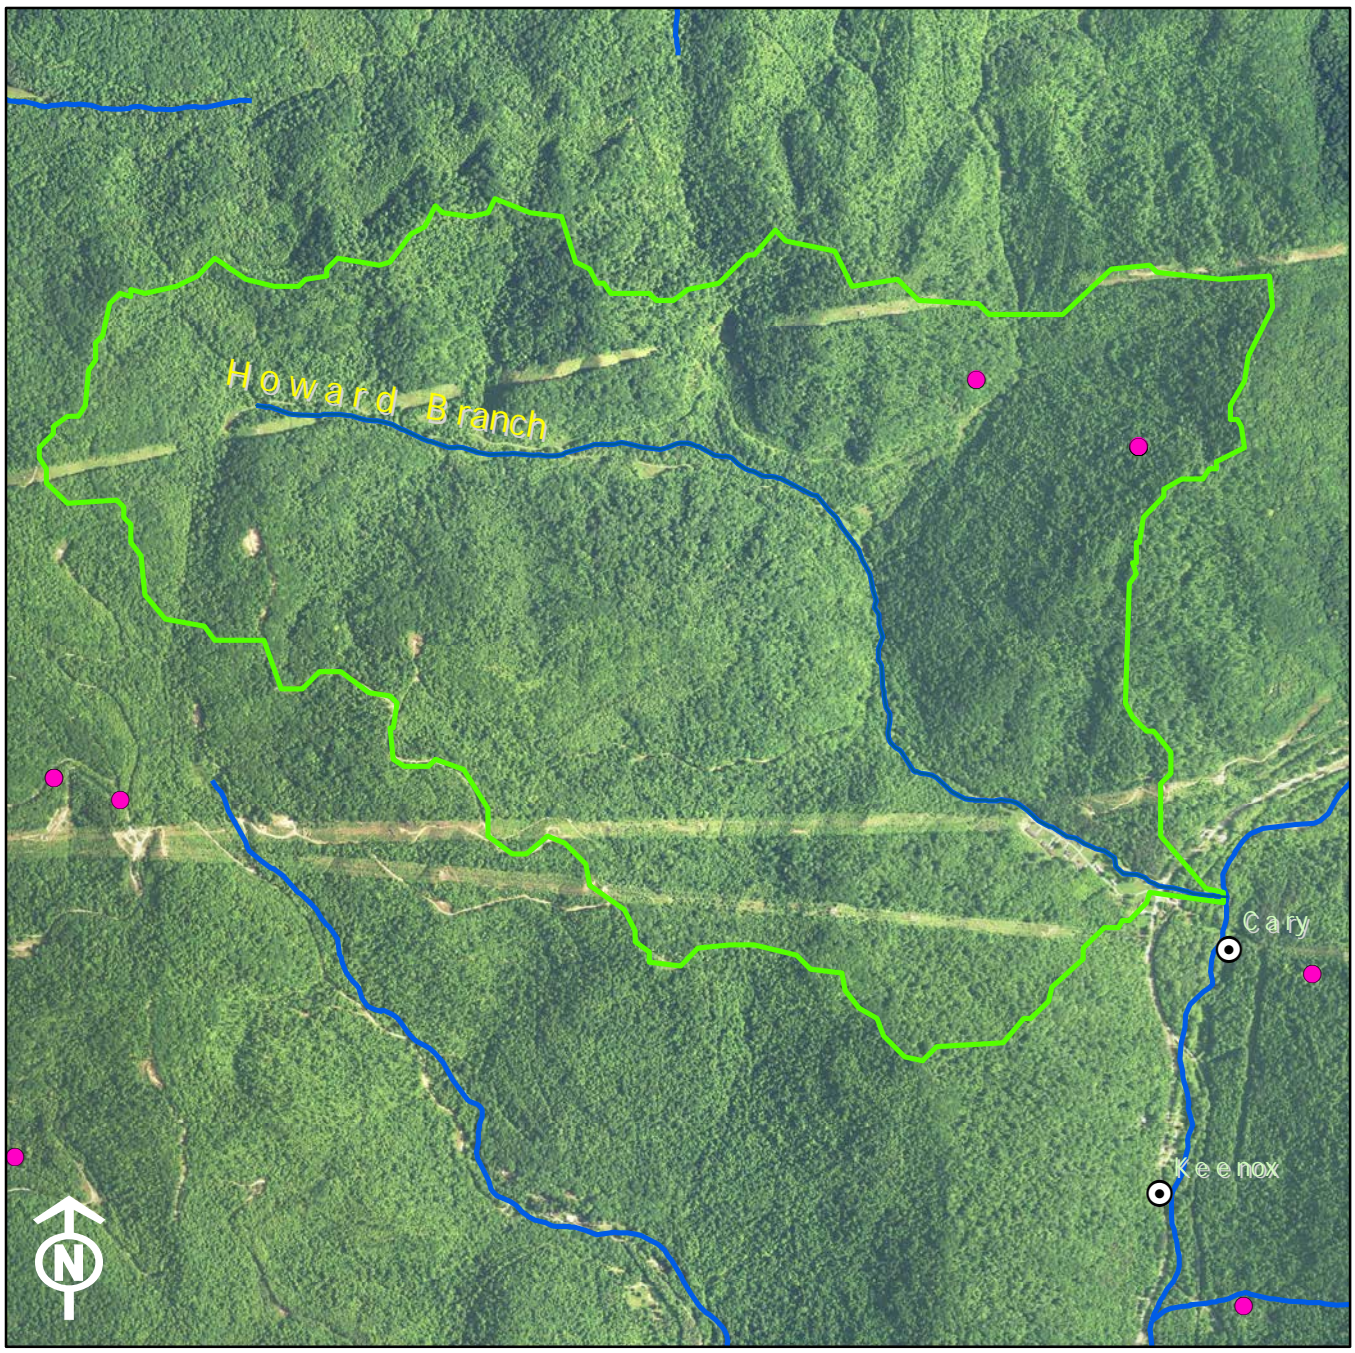

Legend

1:24K Stream	KPDES Outfall
Existing OSRW Water	Active Mine Permit
Proposed OSRW Water	Pending Mine Permit
River Miles	Populated Places

Legend

1:24K Stream	KPDES Outfall
Existing OSRW Water	Active Mine Permit
Proposed OSRW Water	Pending Mine Permit
River Miles	Populated Places