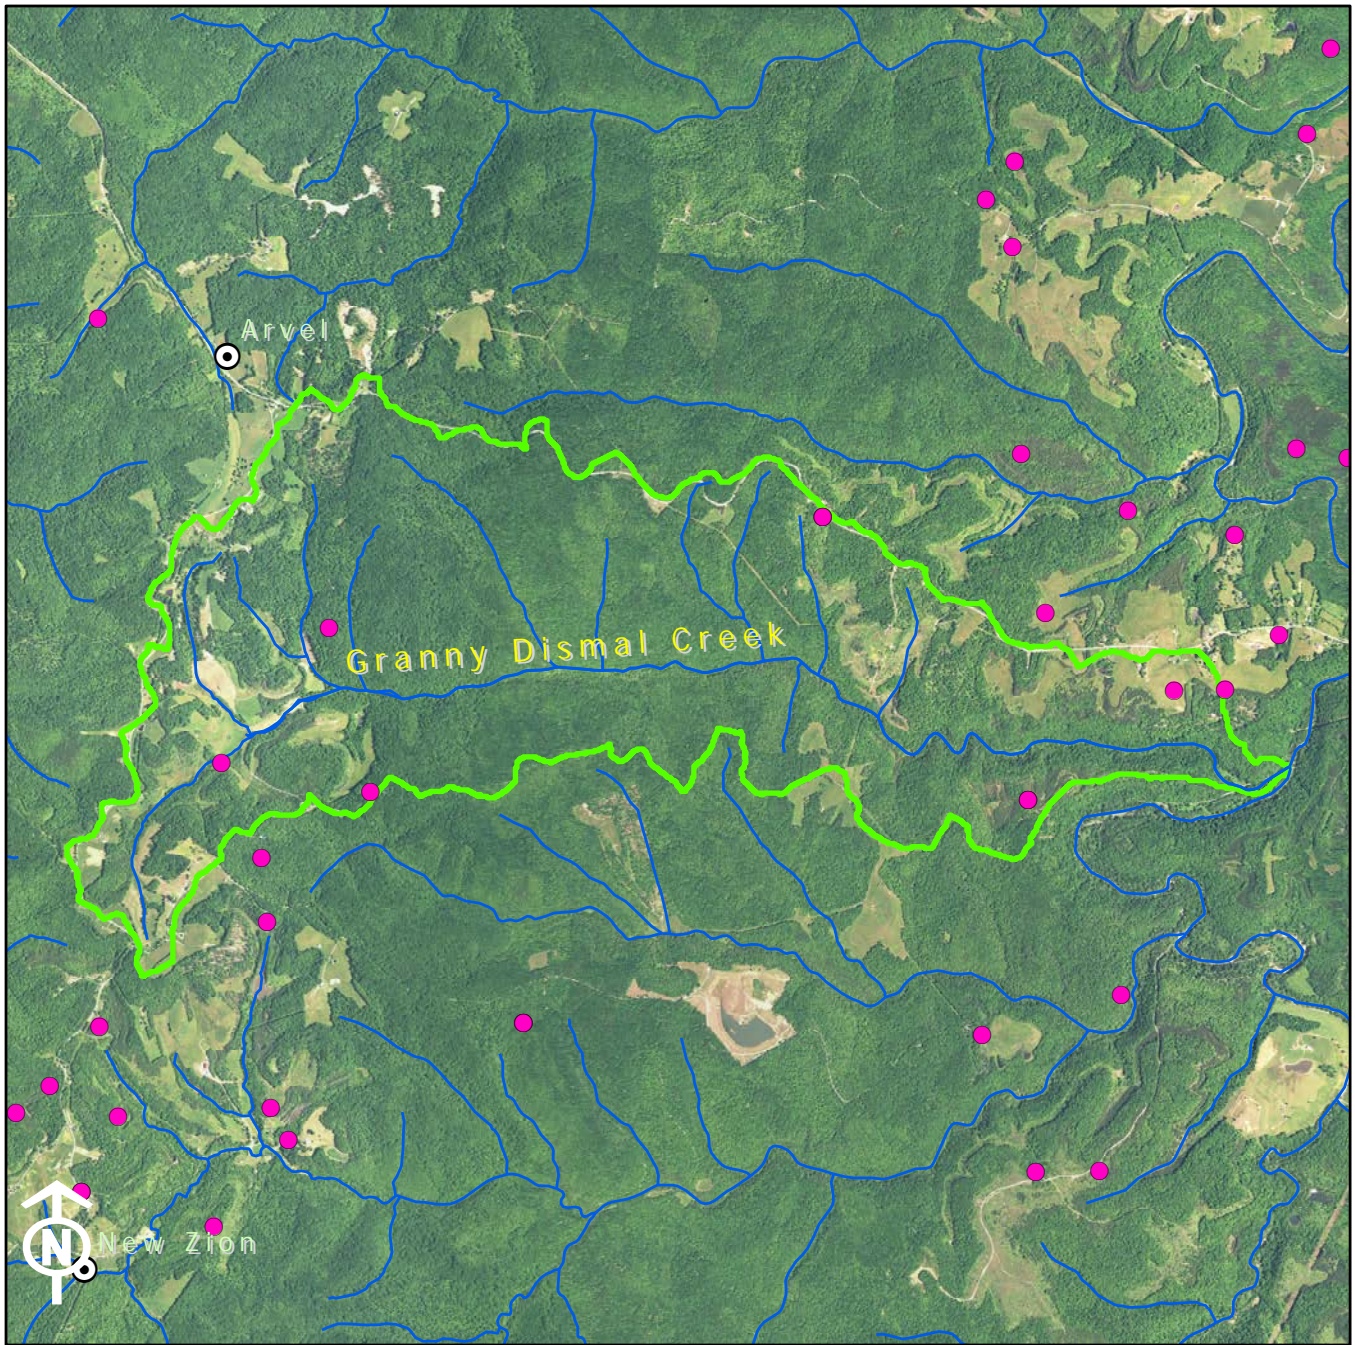

Legend

1:24K Stream	KPDES Outfall
Existing OSRW Water	Active Mine Permit
Proposed OSRW Basin	Pending Mine Permit
Populated Places	

Legend

 1:24K Stream	 KPDES Outfall
 Existing OSRW Water	 Active Mine Permit
 Proposed OSRW Basin	 Pending Mine Permit
	 Populated Places