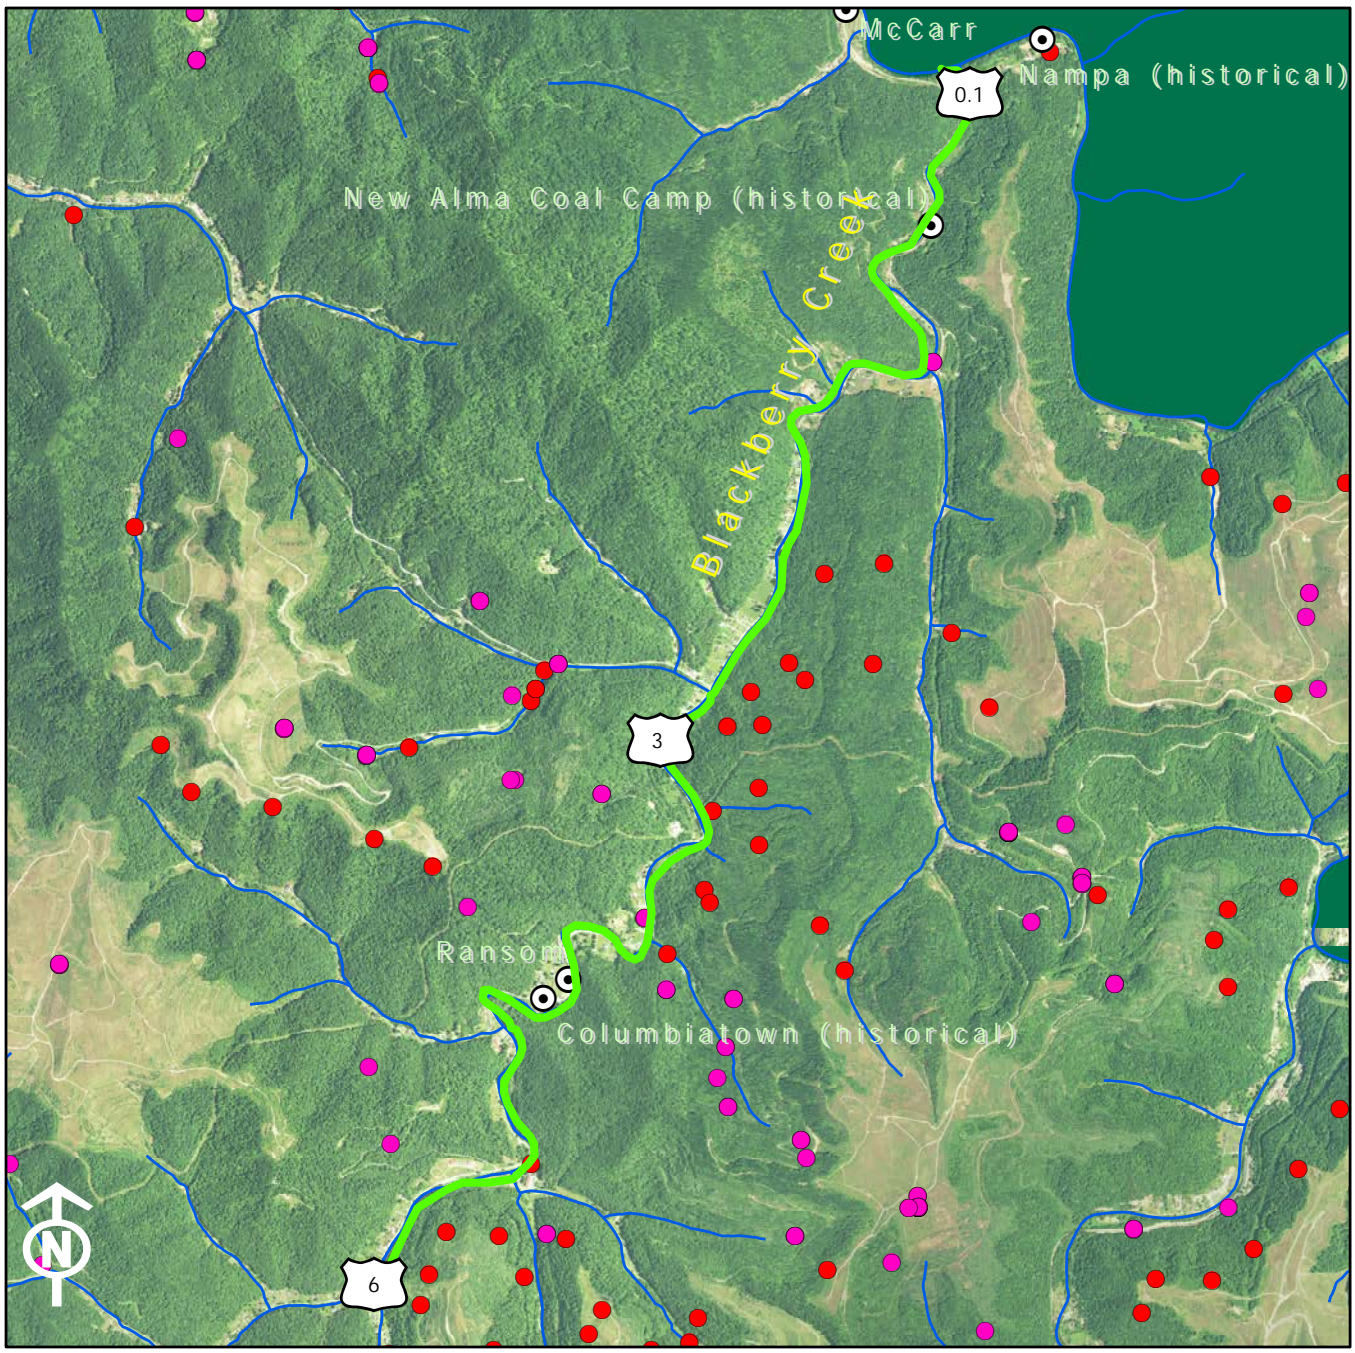

Legend

1:24K Stream	KPDES Outfall
Existing OSRW Water	Active Mine Permit
Proposed OSRW Basin	Pending Mine Permit
Populated Places	

Legend	
1:24K Stream	KPDES Outfall
Existing OSRW Water	Active Mine Permit
Proposed OSRW Basin	Pending Mine Permit
	Populated Places

Legend

1:24K Stream	KPDES Outfall
Existing OSRW Water	Active Mine Permit
Proposed OSRW Water	Pending Mine Permit
River Miles	Populated Places

Legend			
	1:24K Stream		KPDES Outfall
	Existing OSRW Water		Active Mine Permit
	Proposed OSRW Water		Pending Mine Permit
	River Miles		Populated Places