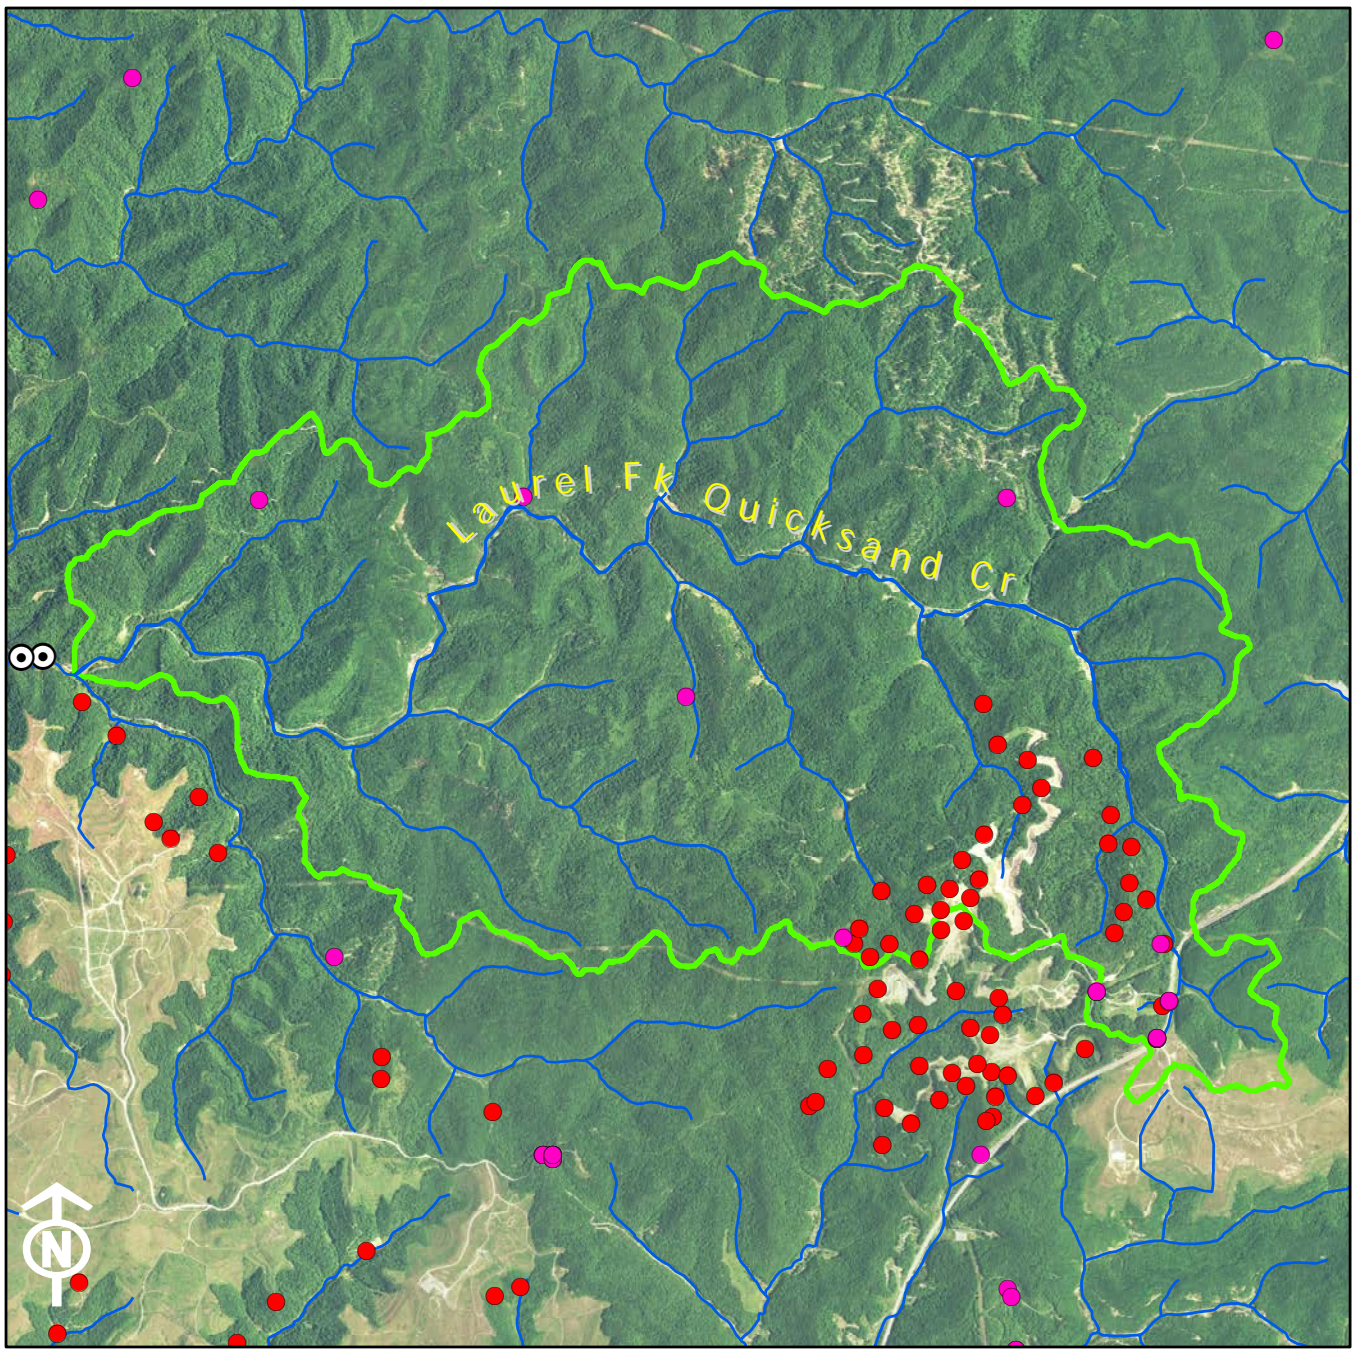

Legend

 1:24K Stream	 KPDES Outfall
 Existing OSRW Water	 Active Mine Permit
 Proposed OSRW Basin	 Pending Mine Permit
 Populated Places	

Legend

1:24K Stream	KPDES Outfall
Existing OSRW Water	Active Mine Permit
Proposed OSRW Basin	Pending Mine Permit
	Populated Places