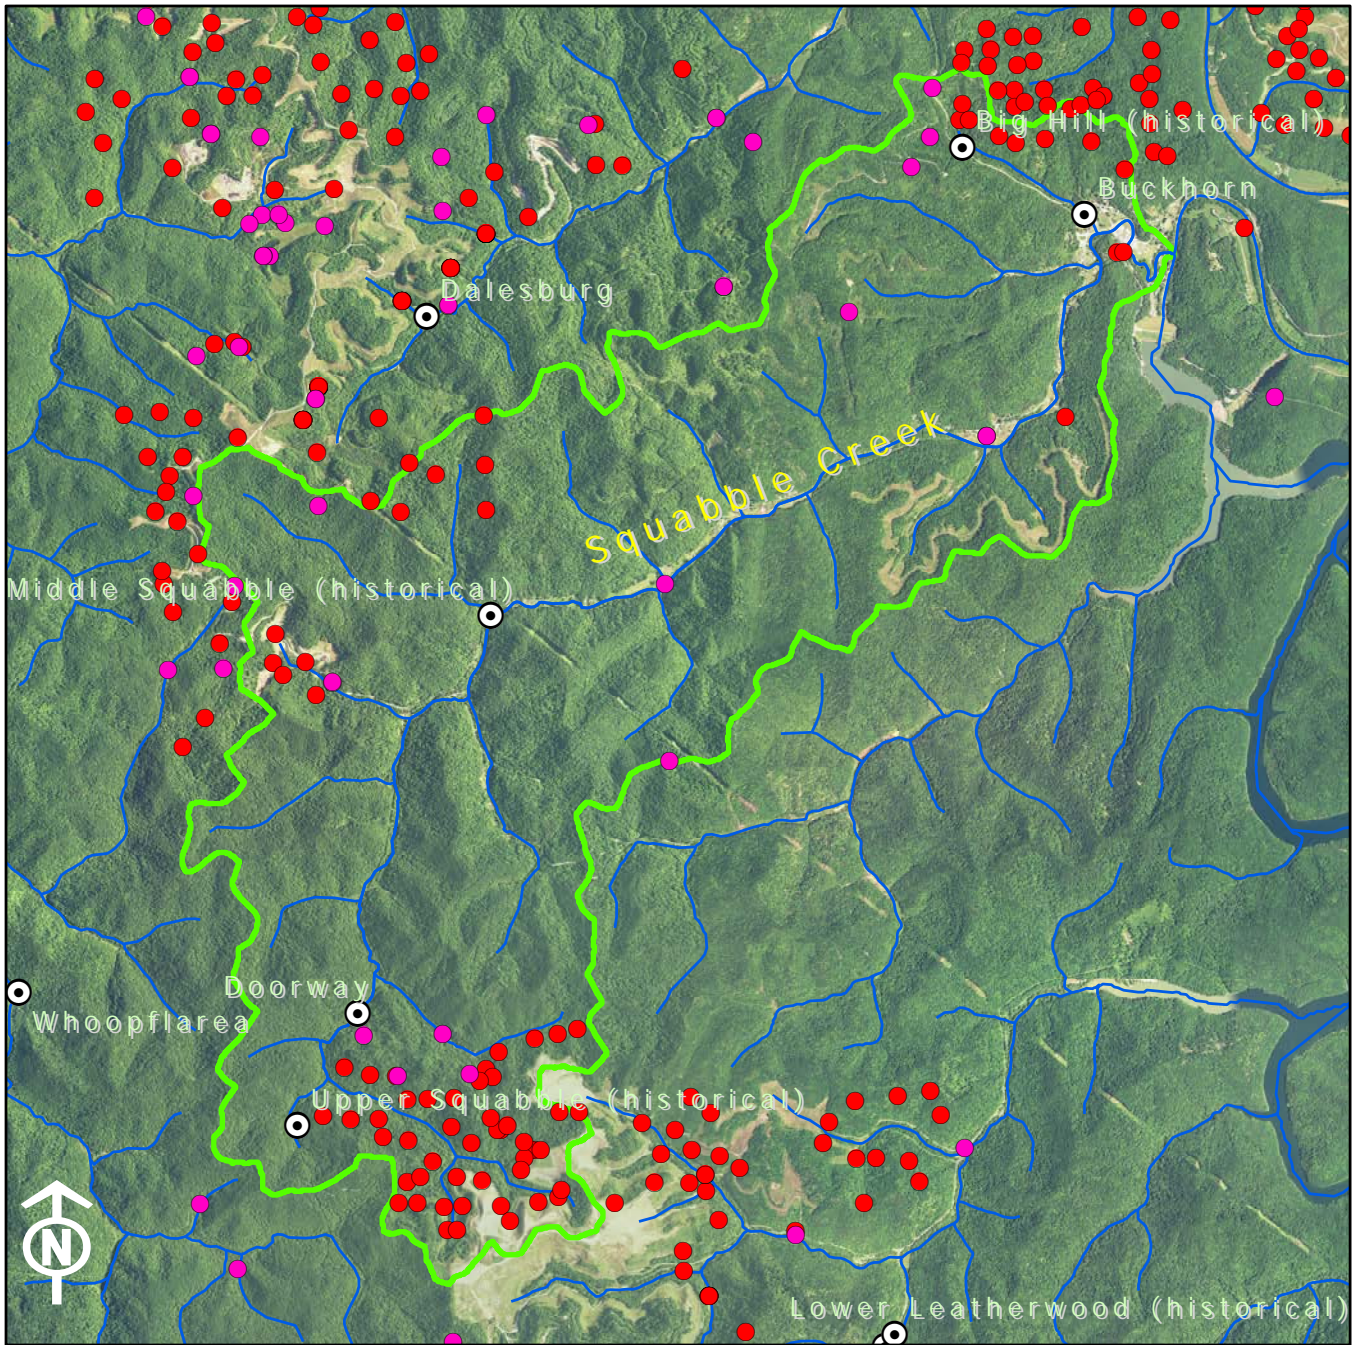

Legend

1:24K Stream	KPDES Outfall
Existing OSRW Water	Active Mine Permit
Proposed OSRW Basin	Pending Mine Permit
	Populated Places

Legend

1:24K Stream	KPDES Outfall
Existing OSRW Water	Active Mine Permit
Proposed OSRW Basin	Pending Mine Permit
Populated Places	