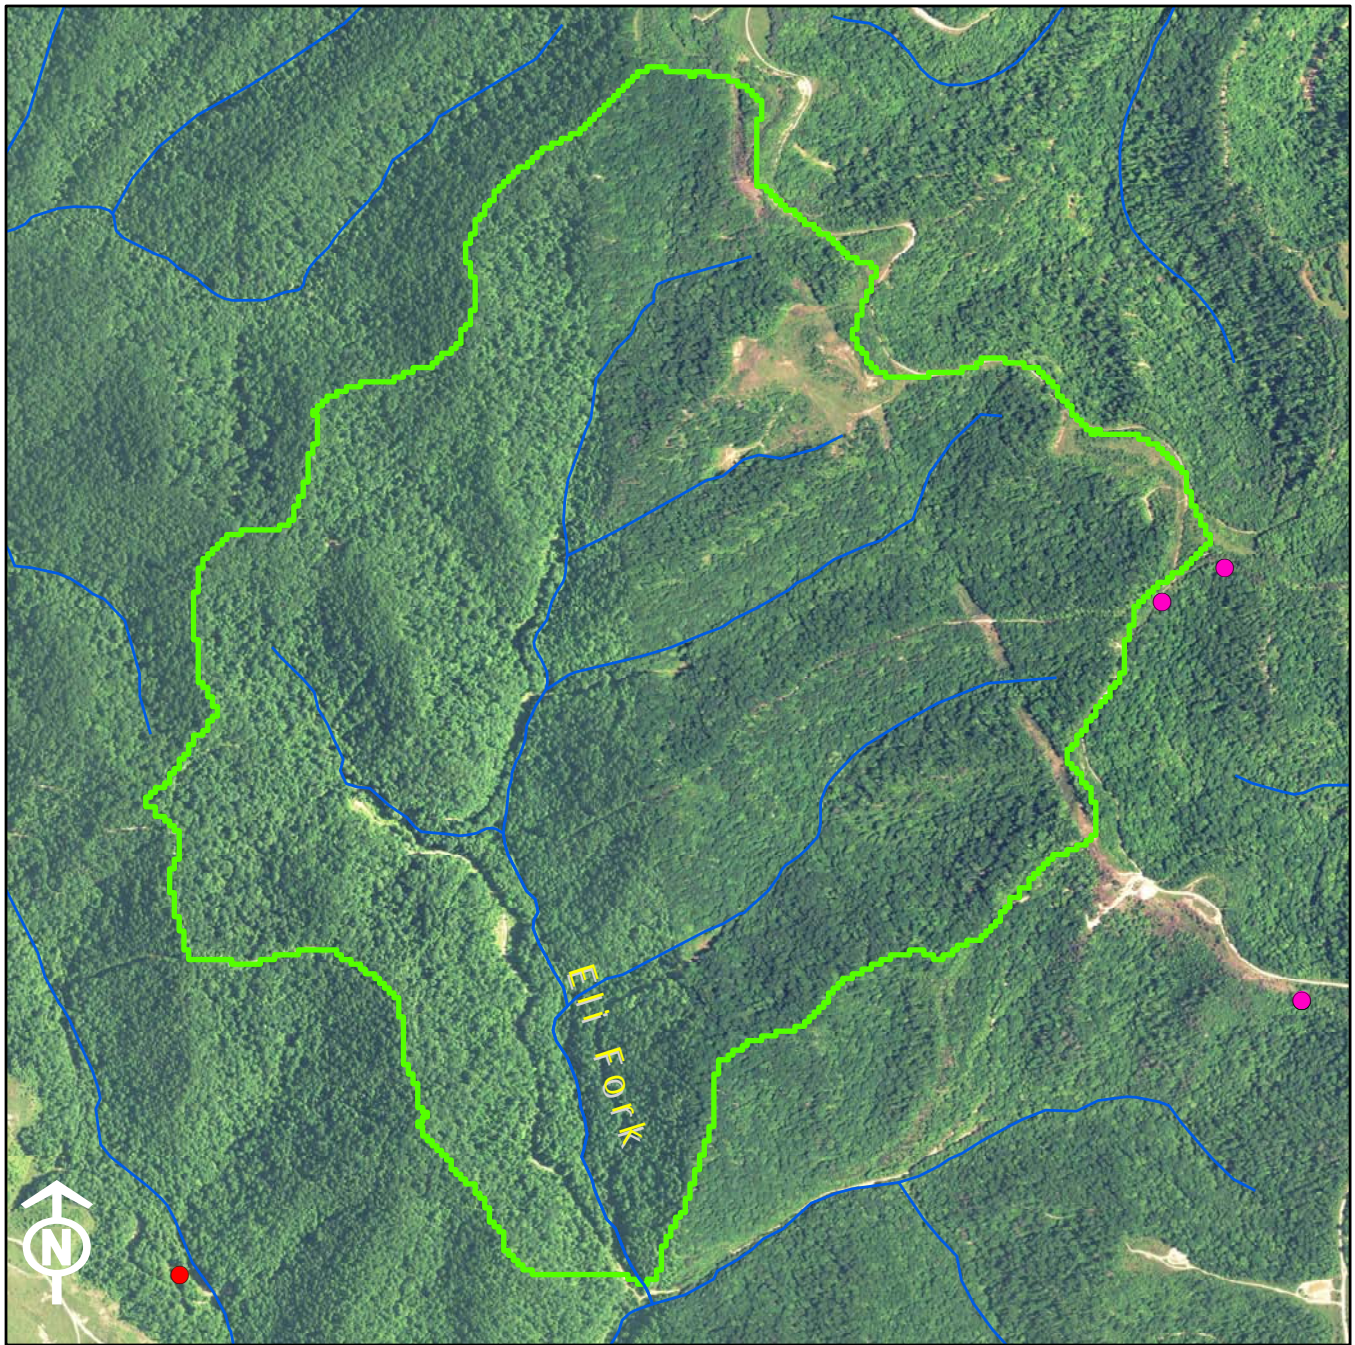

Legend

1:24K Stream	KPDES Outfall
Existing OSRW Water	Active Mine Permit
Proposed OSRW Basin	Pending Mine Permit
	Populated Places

Legend

1:24K Stream	KPDES Outfall
Existing OSRW Water	Active Mine Permit
Proposed OSRW Basin	Pending Mine Permit
	Populated Places