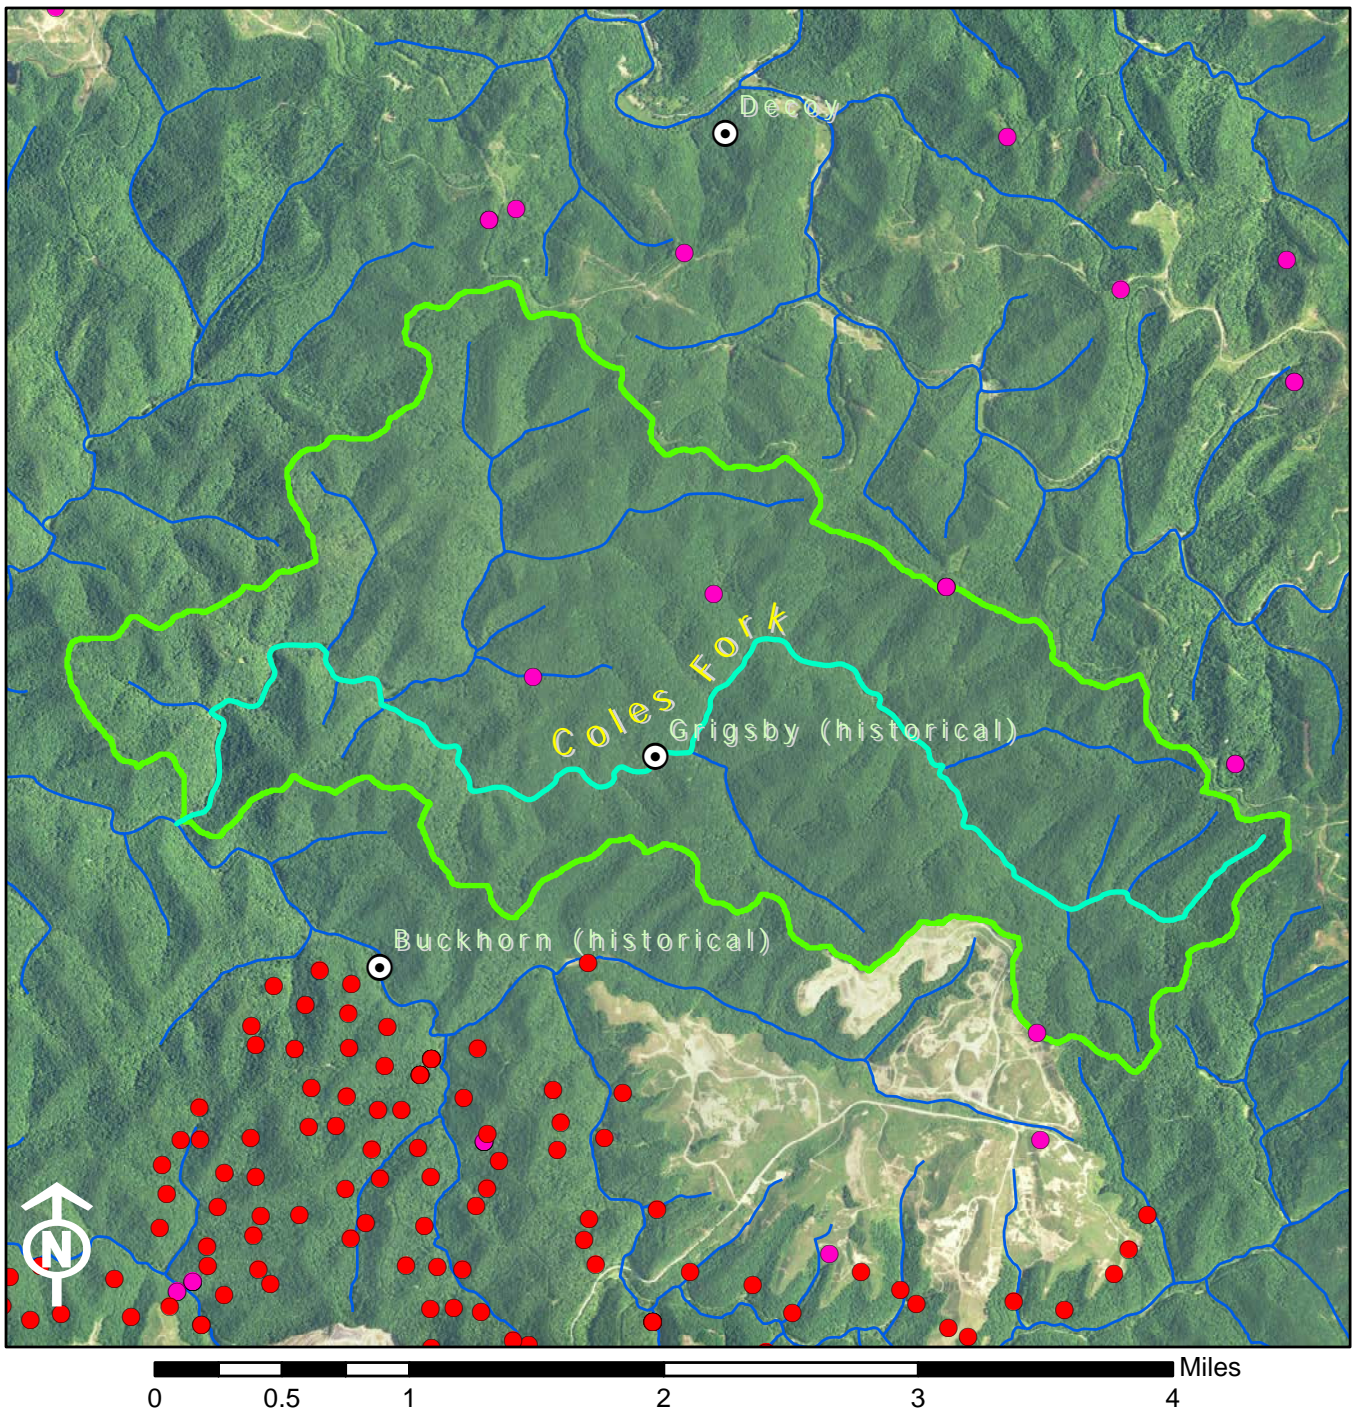

Legend	
1:24K Stream	KPDES Outfall
Existing OSRW Water	Active Mine Permit
Proposed OSRW Basin	Pending Mine Permit
	Populated Places

Legend

 1:24K Stream	 KPDES Outfall
 Existing OSRW Water	 Active Mine Permit
 Proposed OSRW Basin	 Pending Mine Permit
 Populated Places	