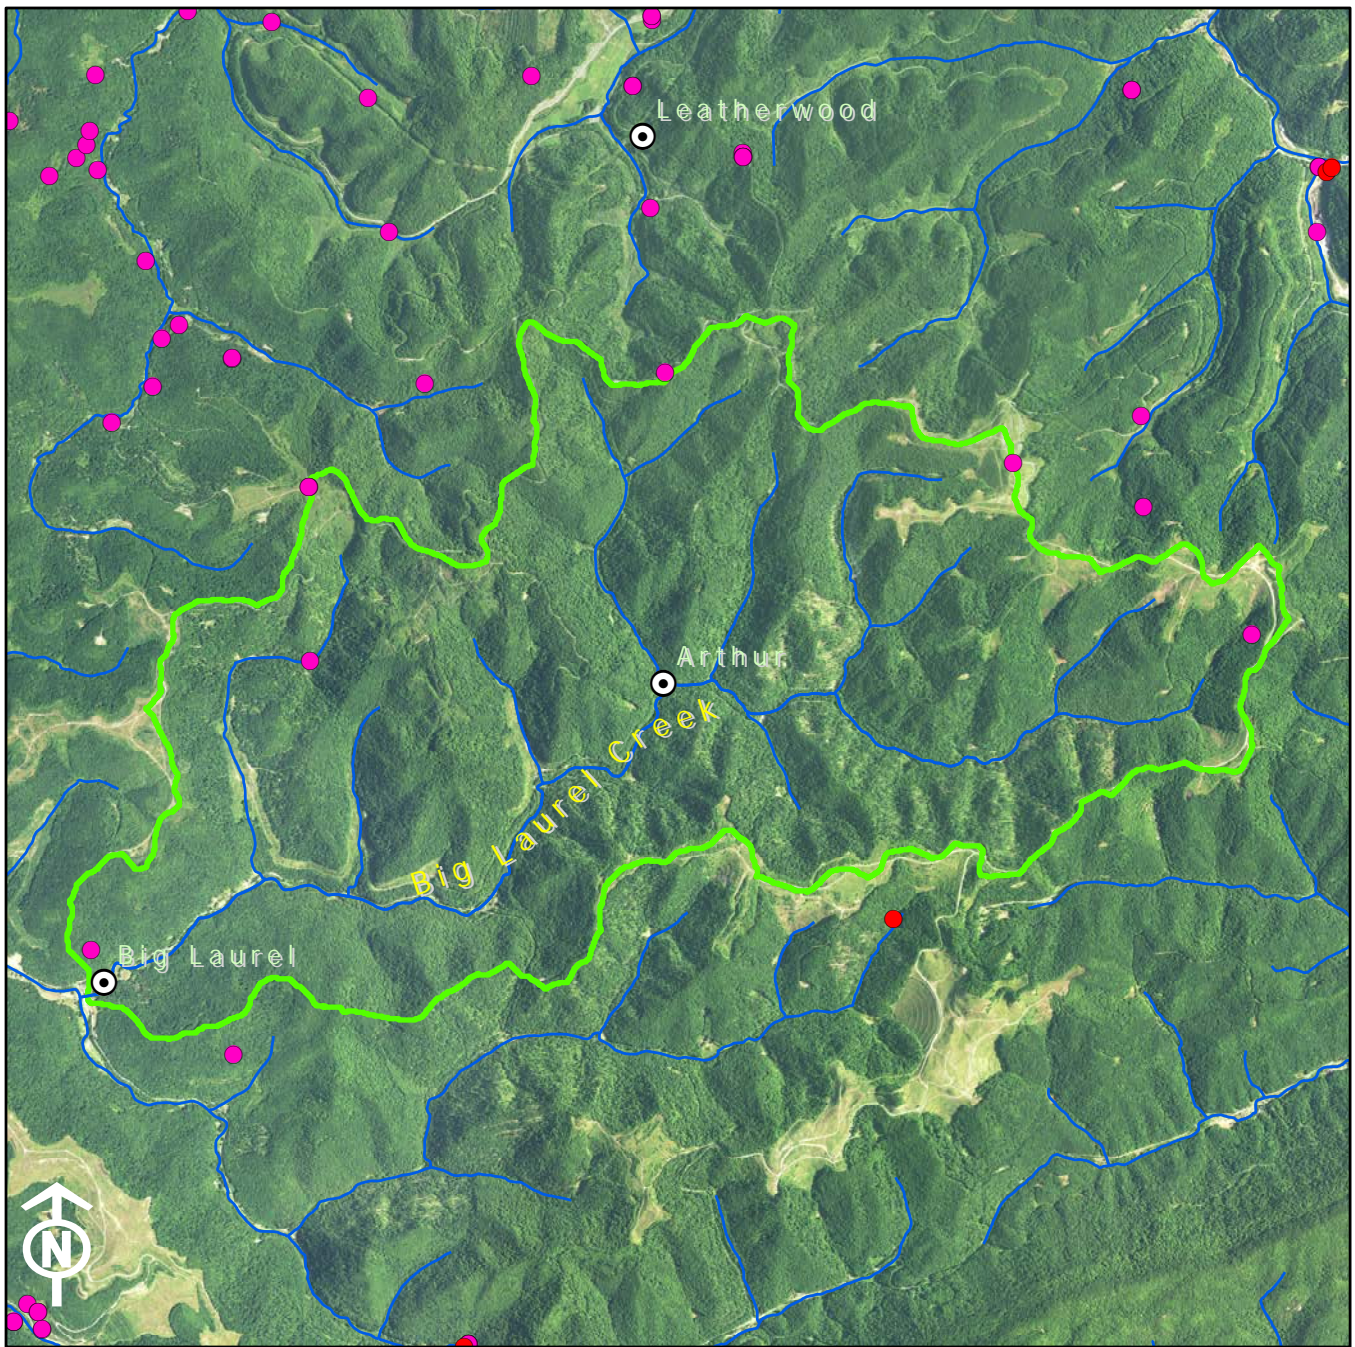

Legend	
1:24K Stream	KPDES Outfall
Existing OSRW Water	Active Mine Permit
Proposed OSRW Basin	Pending Mine Permit
	Populated Places

Legend	
 1: 24K Stream	 KPDES Outfall
 Existing OSRW Water	 Active Mine Permit
 Proposed OSRW Basin	 Pending Mine Permit
	 Populated Places

Legend	
1:24K Stream	KPDES Outfall
Existing OSRW Water	Active Mine Permit
Proposed OSRW Basin	Pending Mine Permit
	Populated Places

Legend

 1:24K Stream	 KPDES Outfall
 Existing OSRW Water	 Active Mine Permit
 Proposed OSRW Basin	 Pending Mine Permit
 Populated Places	