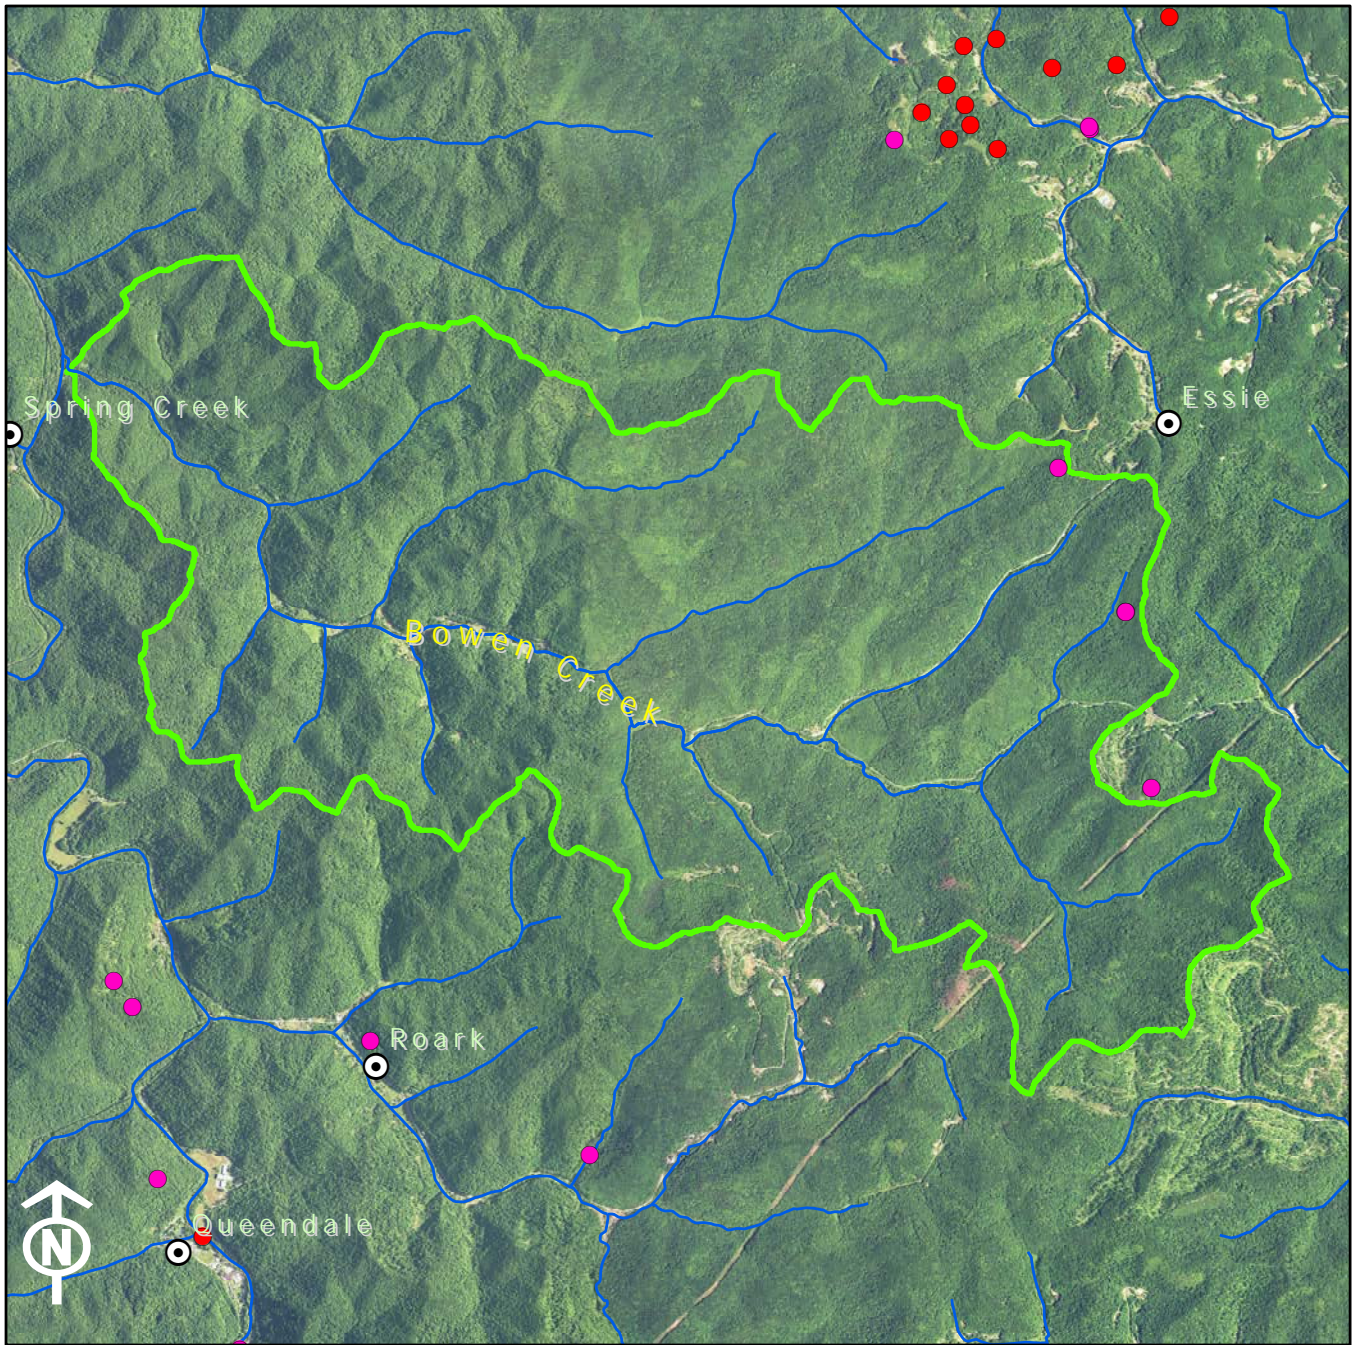

Legend	
1:24K Stream	KPDES Outfall
Existing OSRW Water	Active Mine Permit
Proposed OSRW Basin	Pending Mine Permit
	Populated Places

Legend	
 1: 24K Stream	 KPDES Outfall
 Existing OSRW Water	 Active Mine Permit
 Proposed OSRW Basin	 Pending Mine Permit
	 Populated Places

Legend	
1:24K Stream	KPDES Outfall
Existing OSRW Water	Active Mine Permit
Proposed OSRW Basin	Pending Mine Permit
	Populated Places

Legend

 1:24K Stream	 KPDES Outfall
 Existing OSRW Water	 Active Mine Permit
 Proposed OSRW Basin	 Pending Mine Permit
 Populated Places	