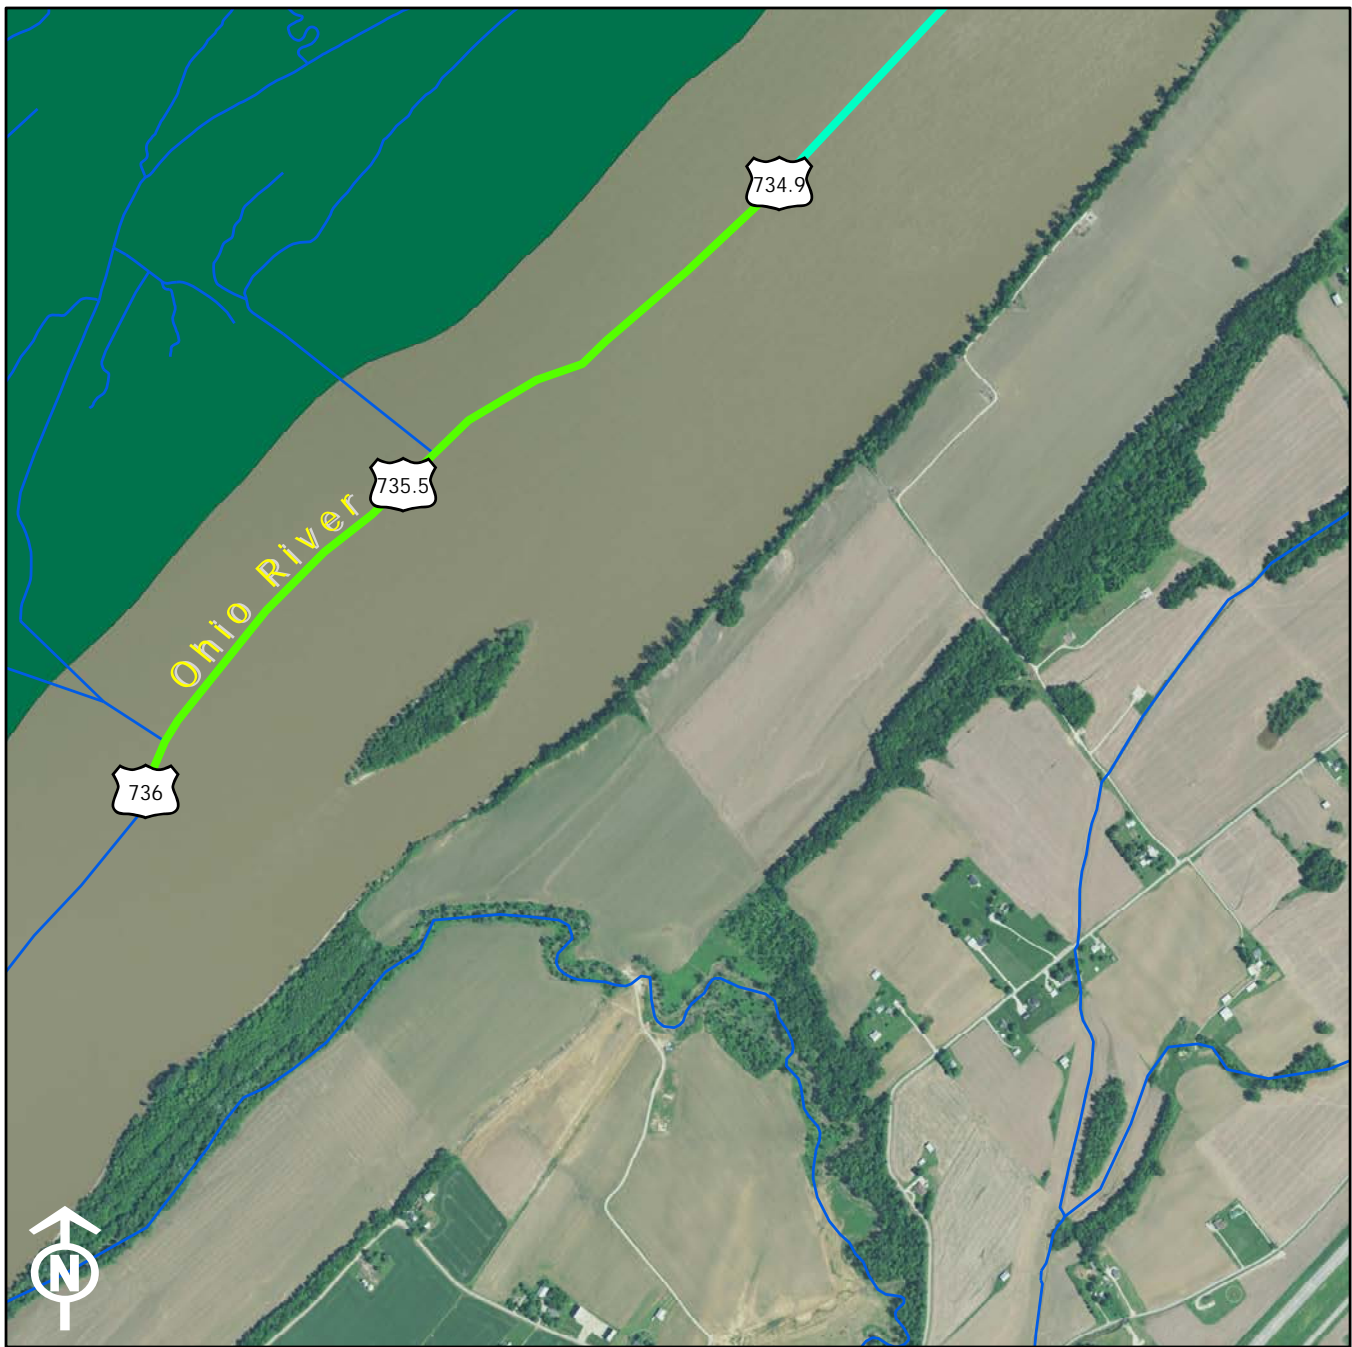

Legend

1:24K Stream	KPDES Outfall
Existing OSRW Water	Active Mine Permit
Proposed OSRW Water	Pending Mine Permit
River Miles	Populated Places