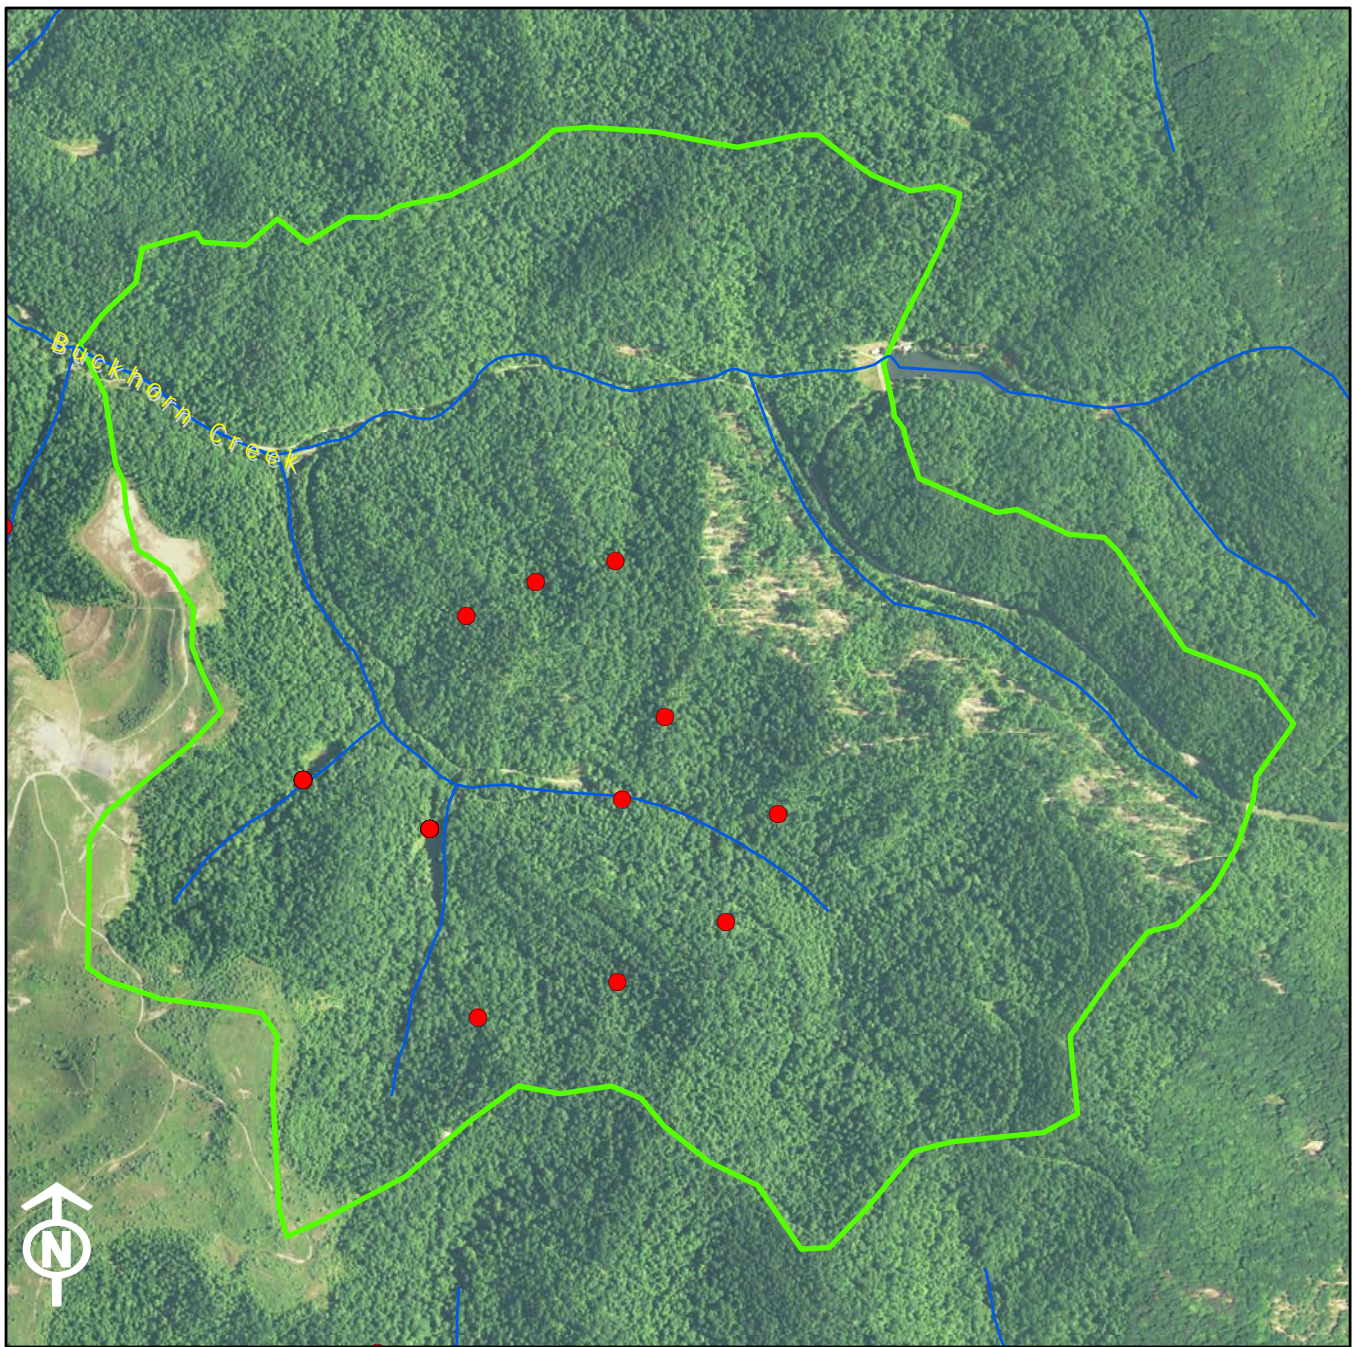

Legend	
1:24K Stream	KPDES Outfall
Existing OSRW Water	Active Mine Permit
Proposed OSRW Basin	Pending Mine Permit
	Populated Places

Legend	
 1: 24K Stream	 KPDES Outfall
 Existing OSRW Water	 Active Mine Permit
 Proposed OSRW Basin	 Pending Mine Permit
	 Populated Places

Legend	
1:24K Stream	KPDES Outfall
Existing OSRW Water	Active Mine Permit
Proposed OSRW Basin	Pending Mine Permit
	Populated Places

Legend

 1:24K Stream	 KPDES Outfall
 Existing OSRW Water	 Active Mine Permit
 Proposed OSRW Basin	 Pending Mine Permit
 Populated Places	