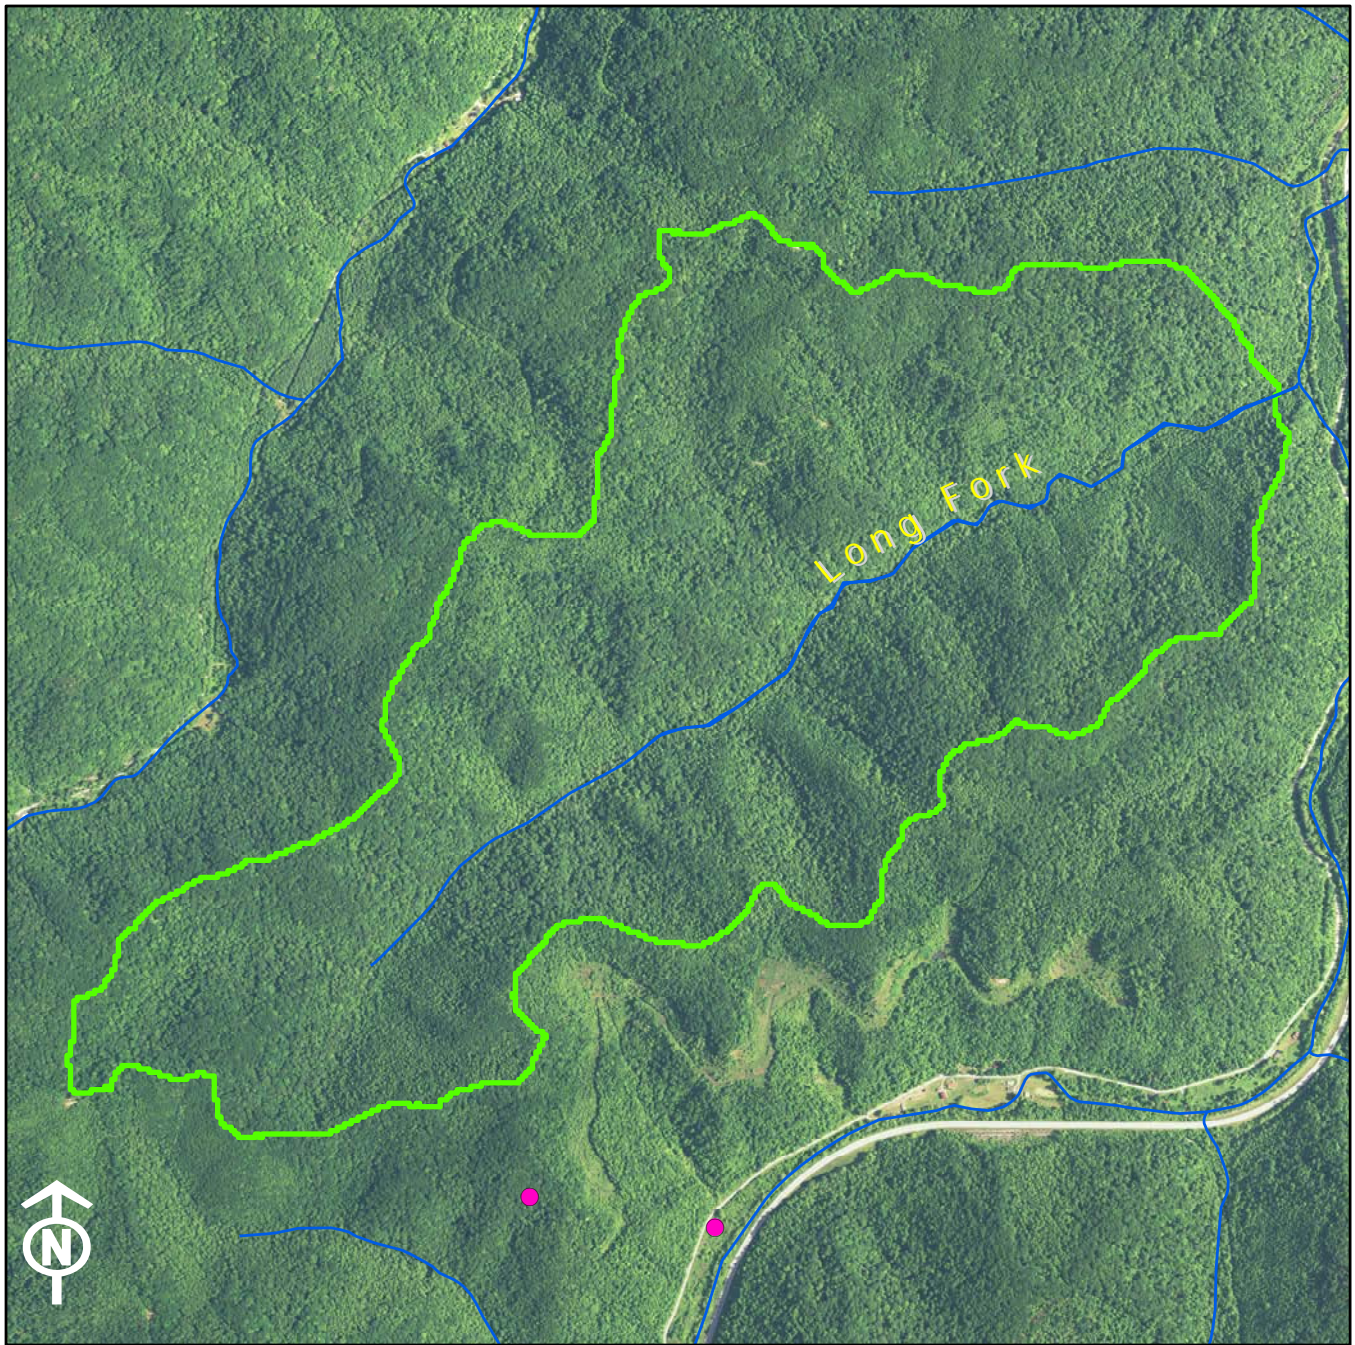

Legend

1:24K Stream	KPDES Outfall
Existing OSRW Water	Active Mine Permit
Proposed OSRW Basin	Pending Mine Permit
	Populated Places