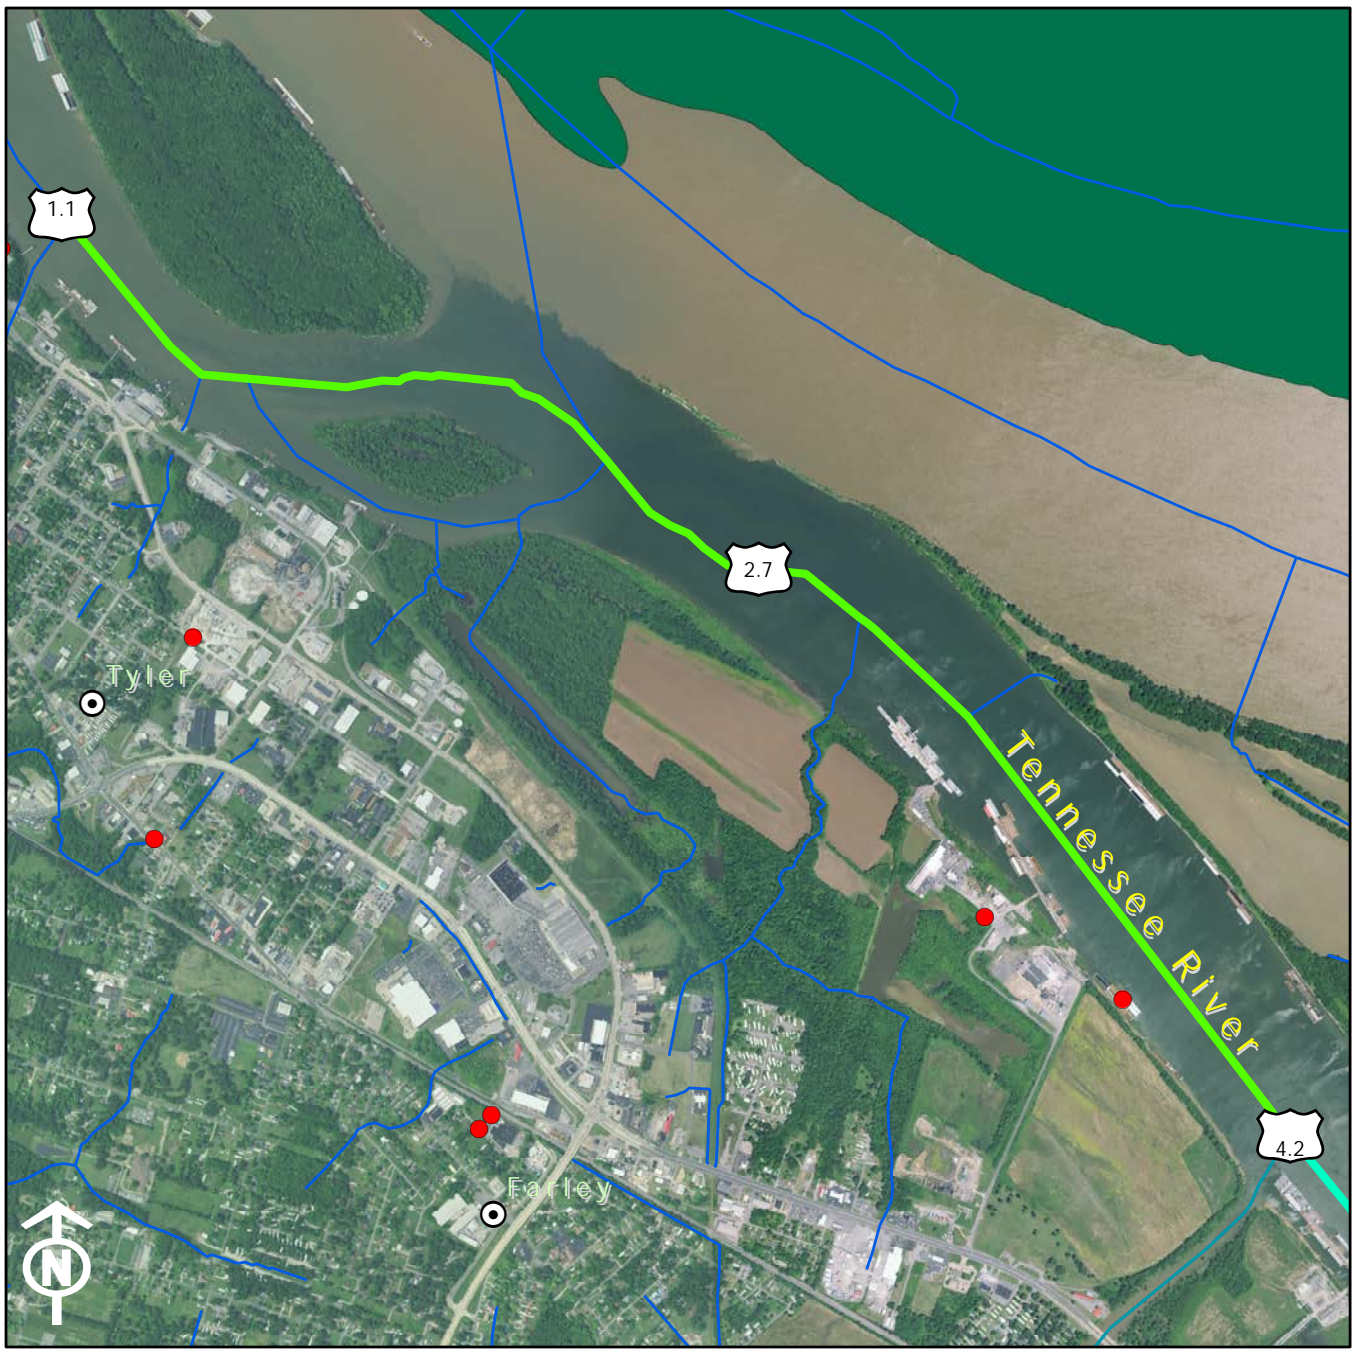

Legend

1:24K Stream	KPDES Outfall
Existing OSRW Water	Active Mine Permit
Proposed OSRW Water	Pending Mine Permit
River Miles	Populated Places