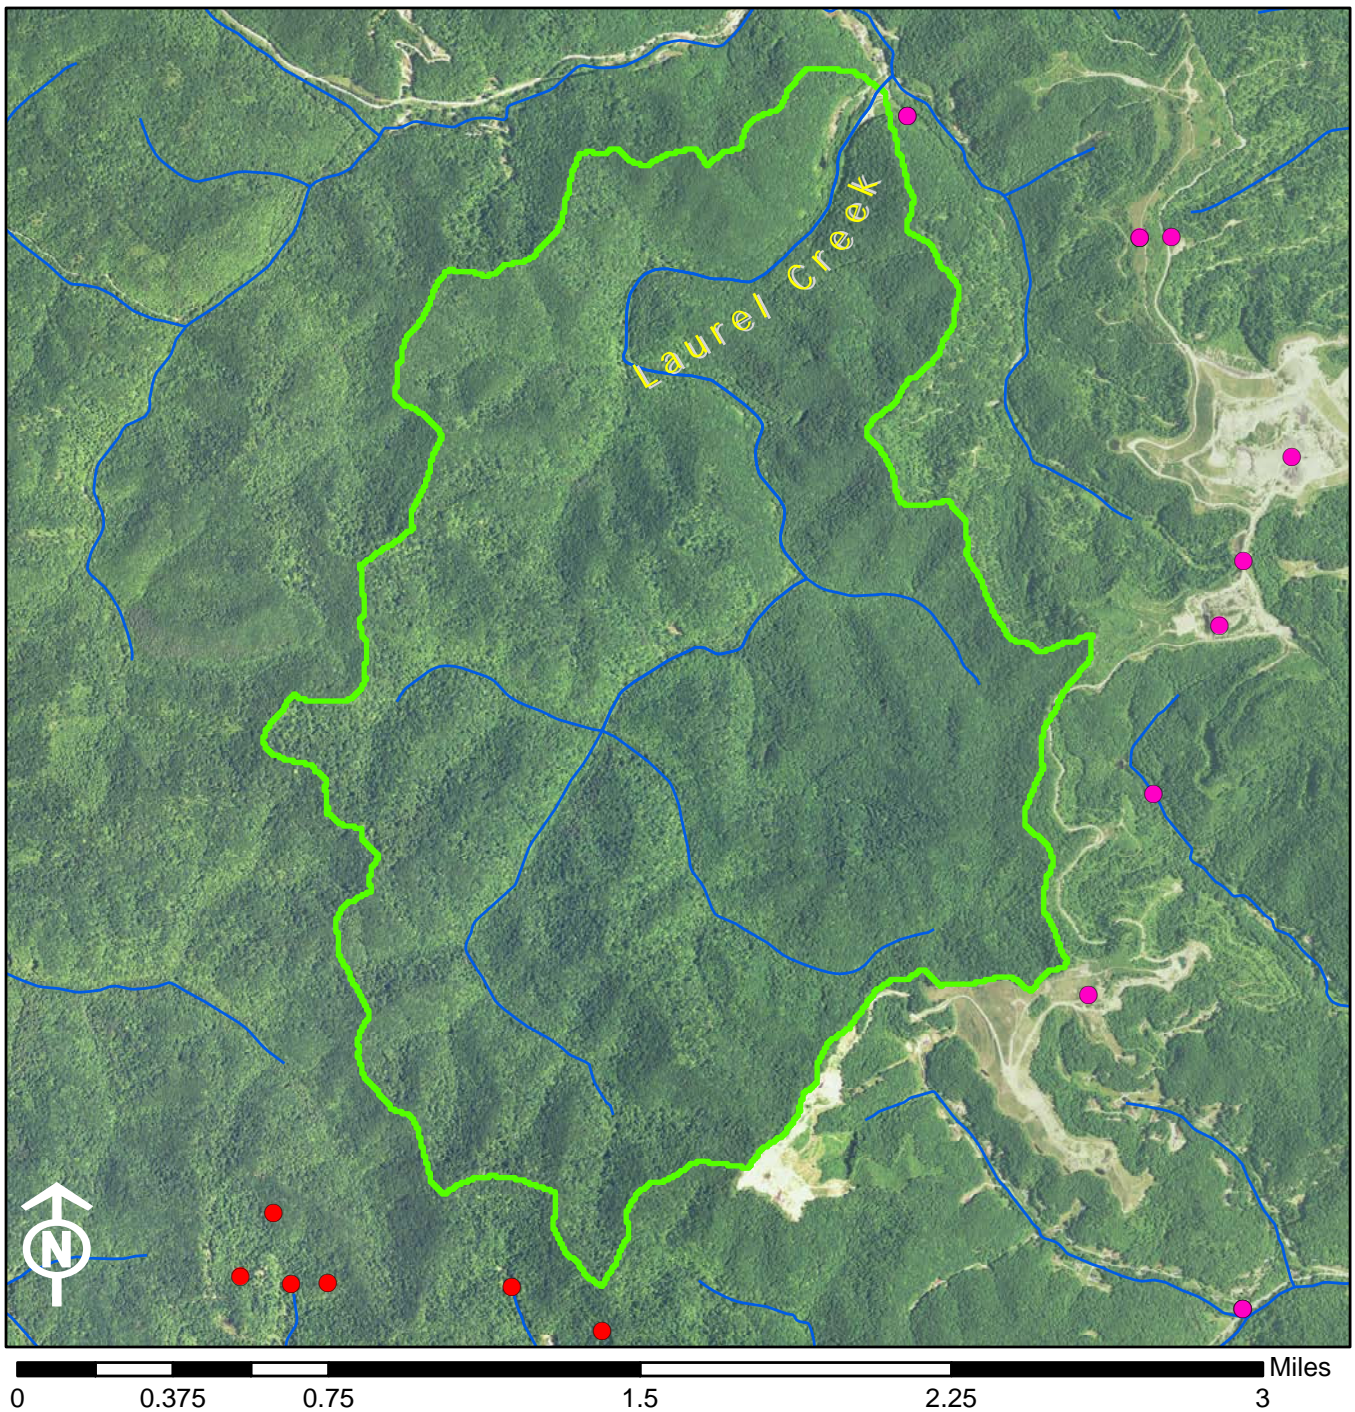

Legend

 1:24K Stream	 KPDES Outfall
 Existing OSRW Water	 Active Mine Permit
 Proposed OSRW Basin	 Pending Mine Permit
 Populated Places	

Legend

1:24K Stream	KPDES Outfall
Existing OSRW Water	Active Mine Permit
Proposed OSRW Basin	Pending Mine Permit
	Populated Places