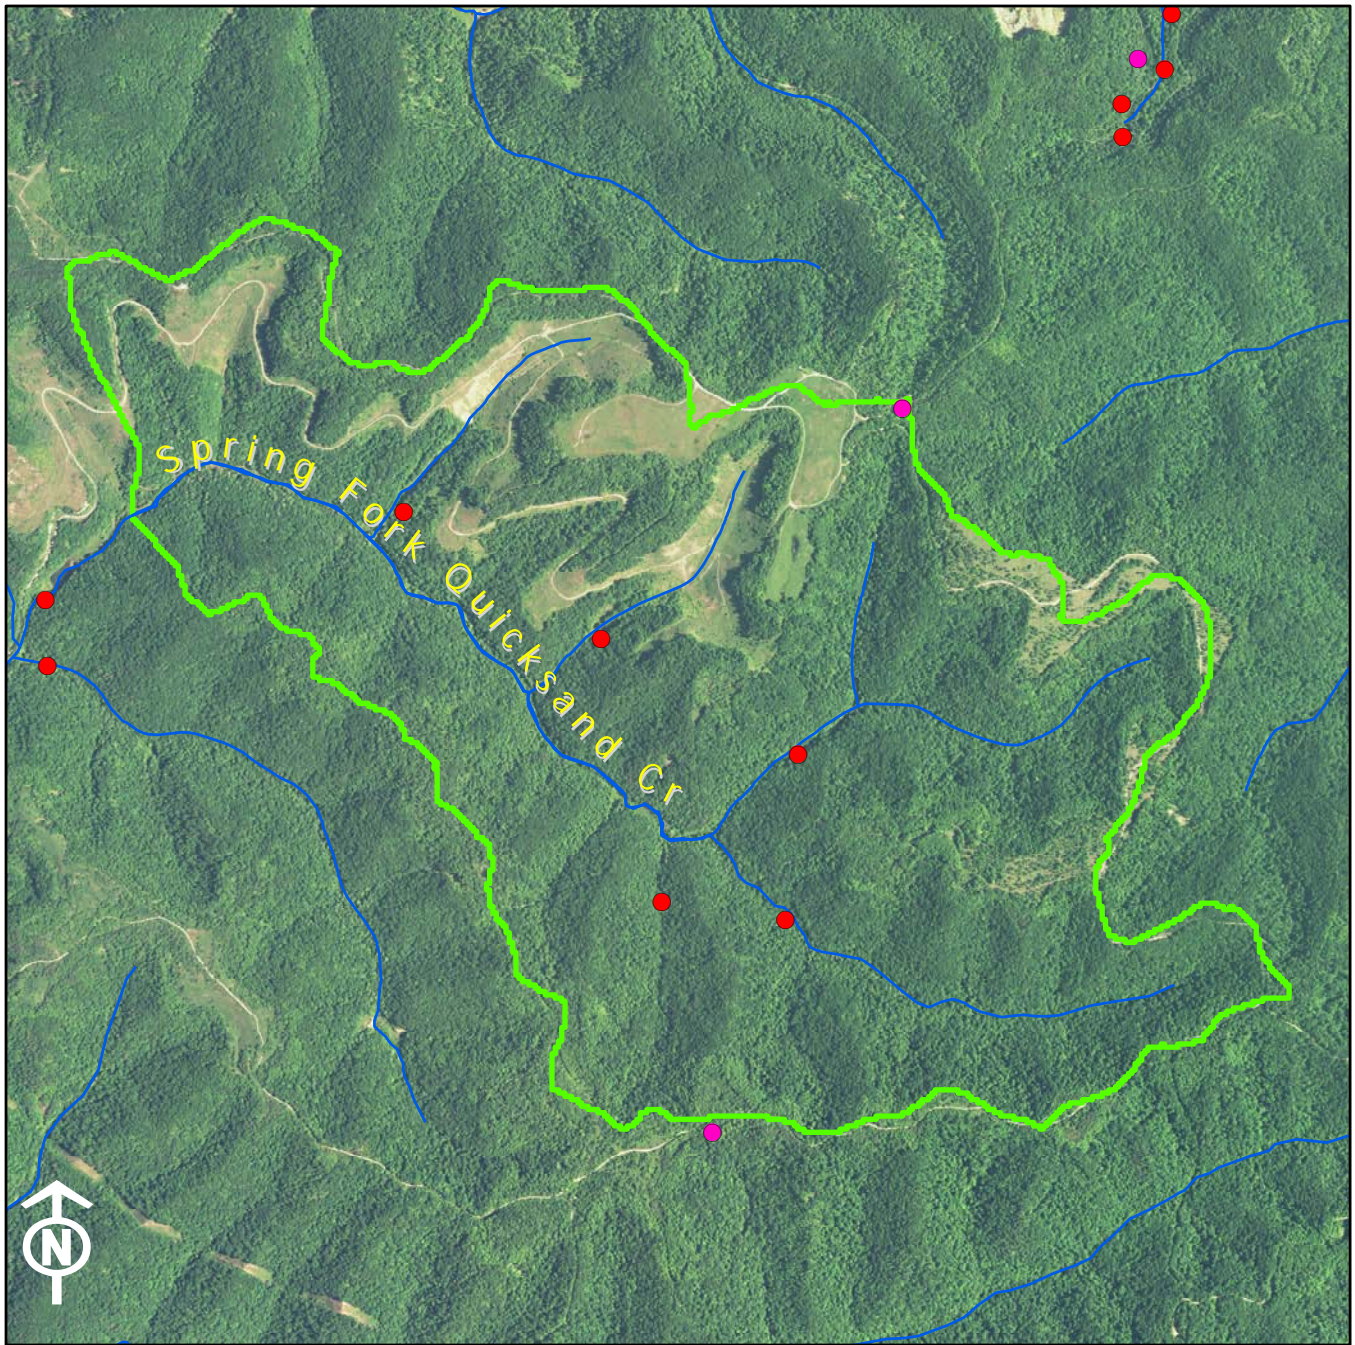

Legend

1:24K Stream	KPDES Outfall
Existing OSRW Water	Active Mine Permit
Proposed OSRW Basin	Pending Mine Permit
	Populated Places

Legend

1:24K Stream	KPDES Outfall
Existing OSRW Water	Active Mine Permit
Proposed OSRW Basin	Pending Mine Permit
	Populated Places