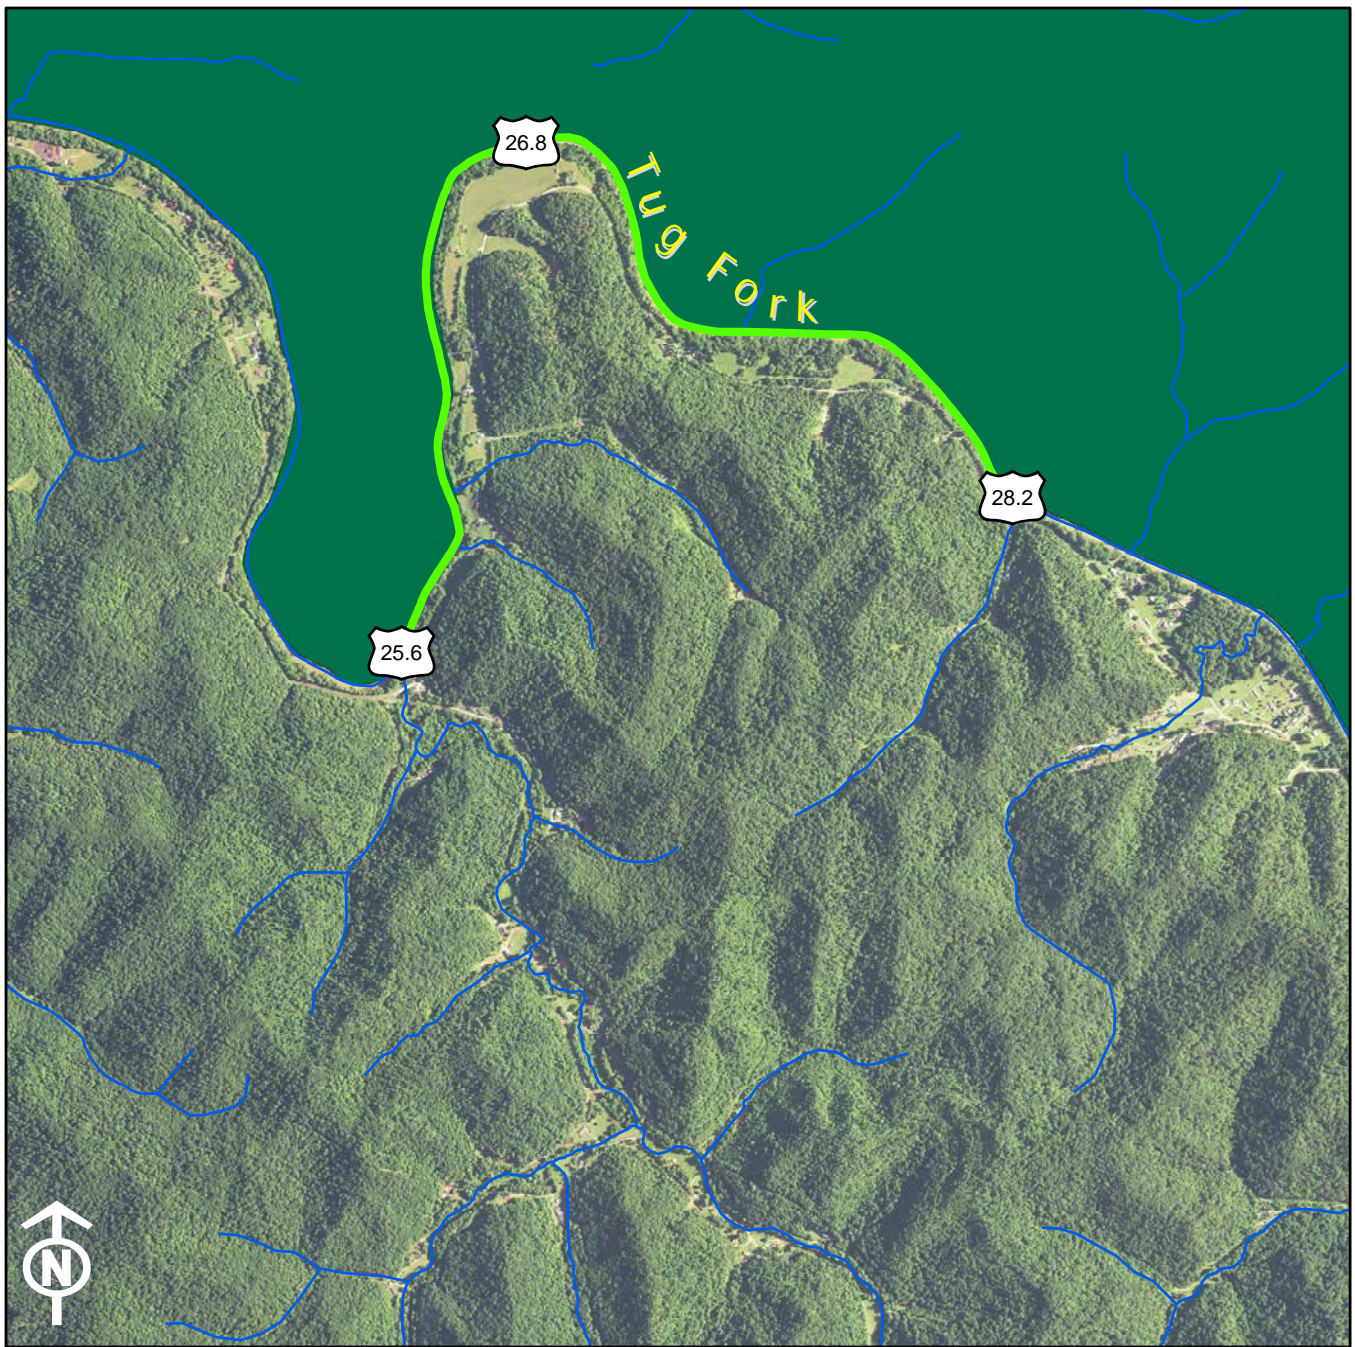

Legend

1:24K Stream	KPDES Outfall
Existing OSRW Water	Active Mine Permit
Proposed OSRW Water	Pending Mine Permit
River Miles	Populated Places