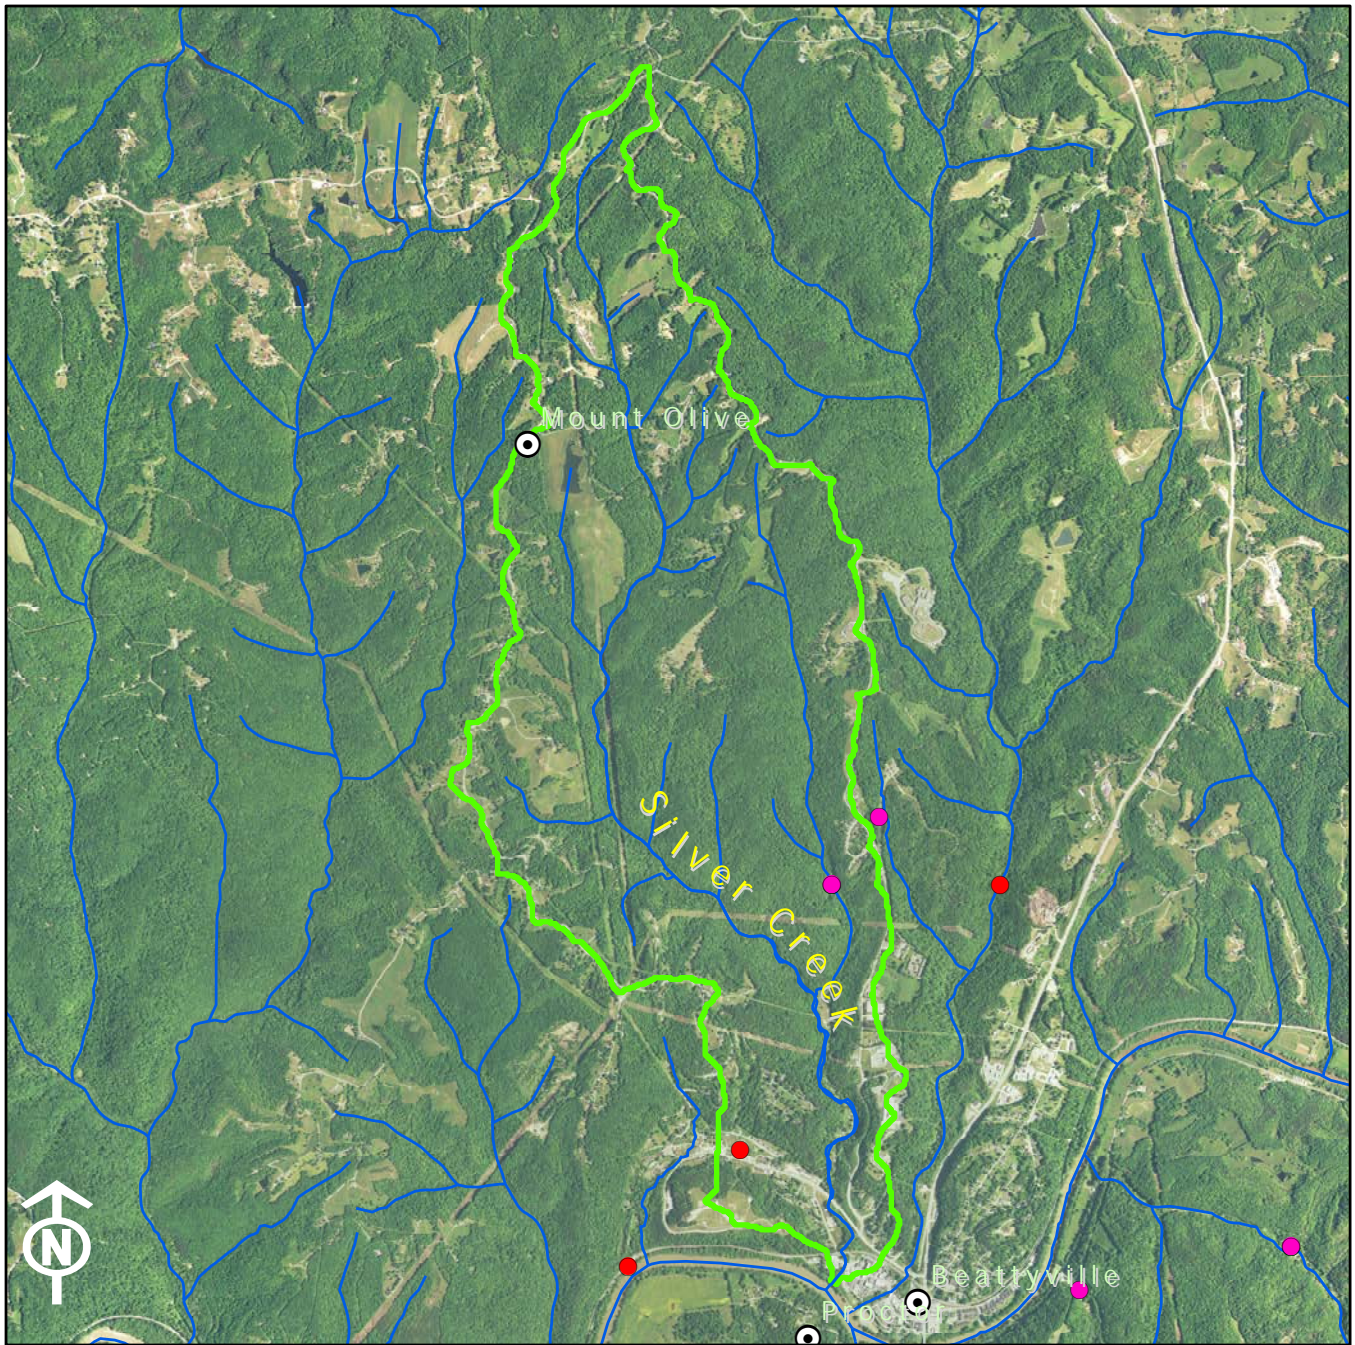

Legend

1:24K Stream	KPDES Outfall
Existing OSRW Water	Active Mine Permit
Proposed OSRW Basin	Pending Mine Permit
	Populated Places

Legend

1:24K Stream	KPDES Outfall
Existing OSRW Water	Active Mine Permit
Proposed OSRW Basin	Pending Mine Permit
Populated Places	