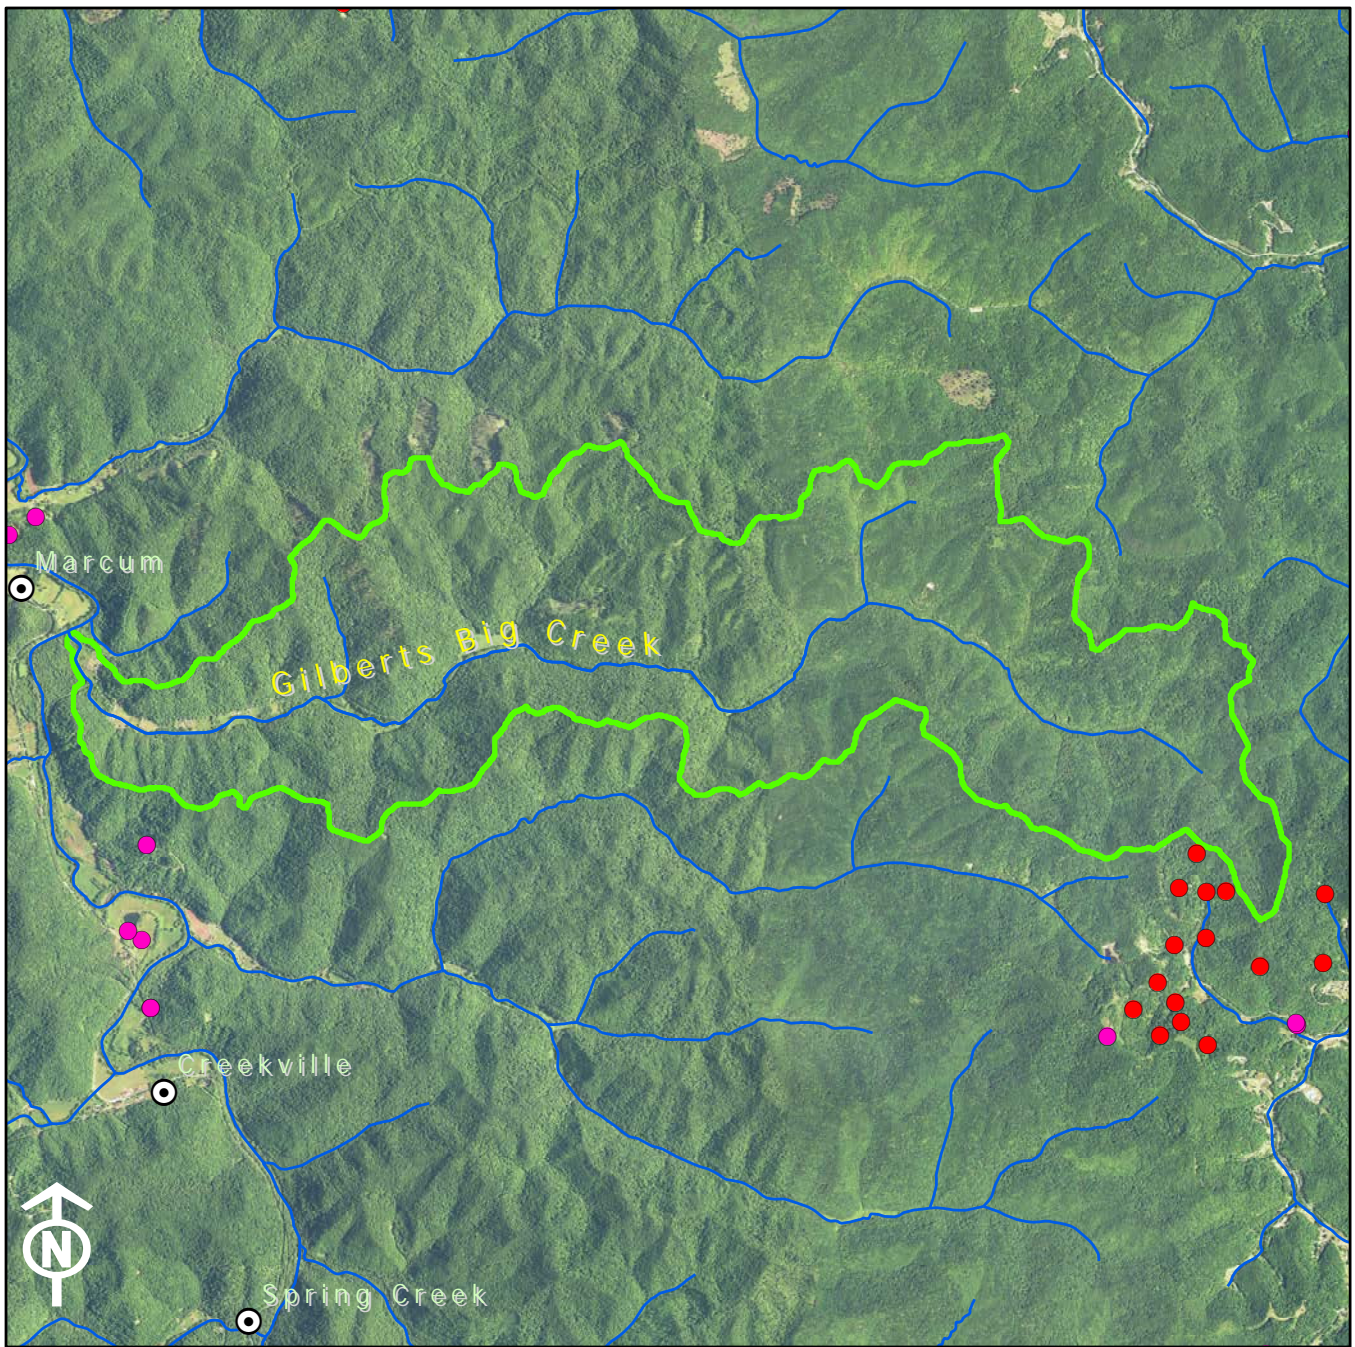

Legend

1:24K Stream	KPDES Outfall
Existing OSRW Water	Active Mine Permit
Proposed OSRW Basin	Pending Mine Permit
Populated Places	

Legend

 1:24K Stream	 KPDES Outfall
 Existing OSRW Water	 Active Mine Permit
 Proposed OSRW Basin	 Pending Mine Permit
	 Populated Places