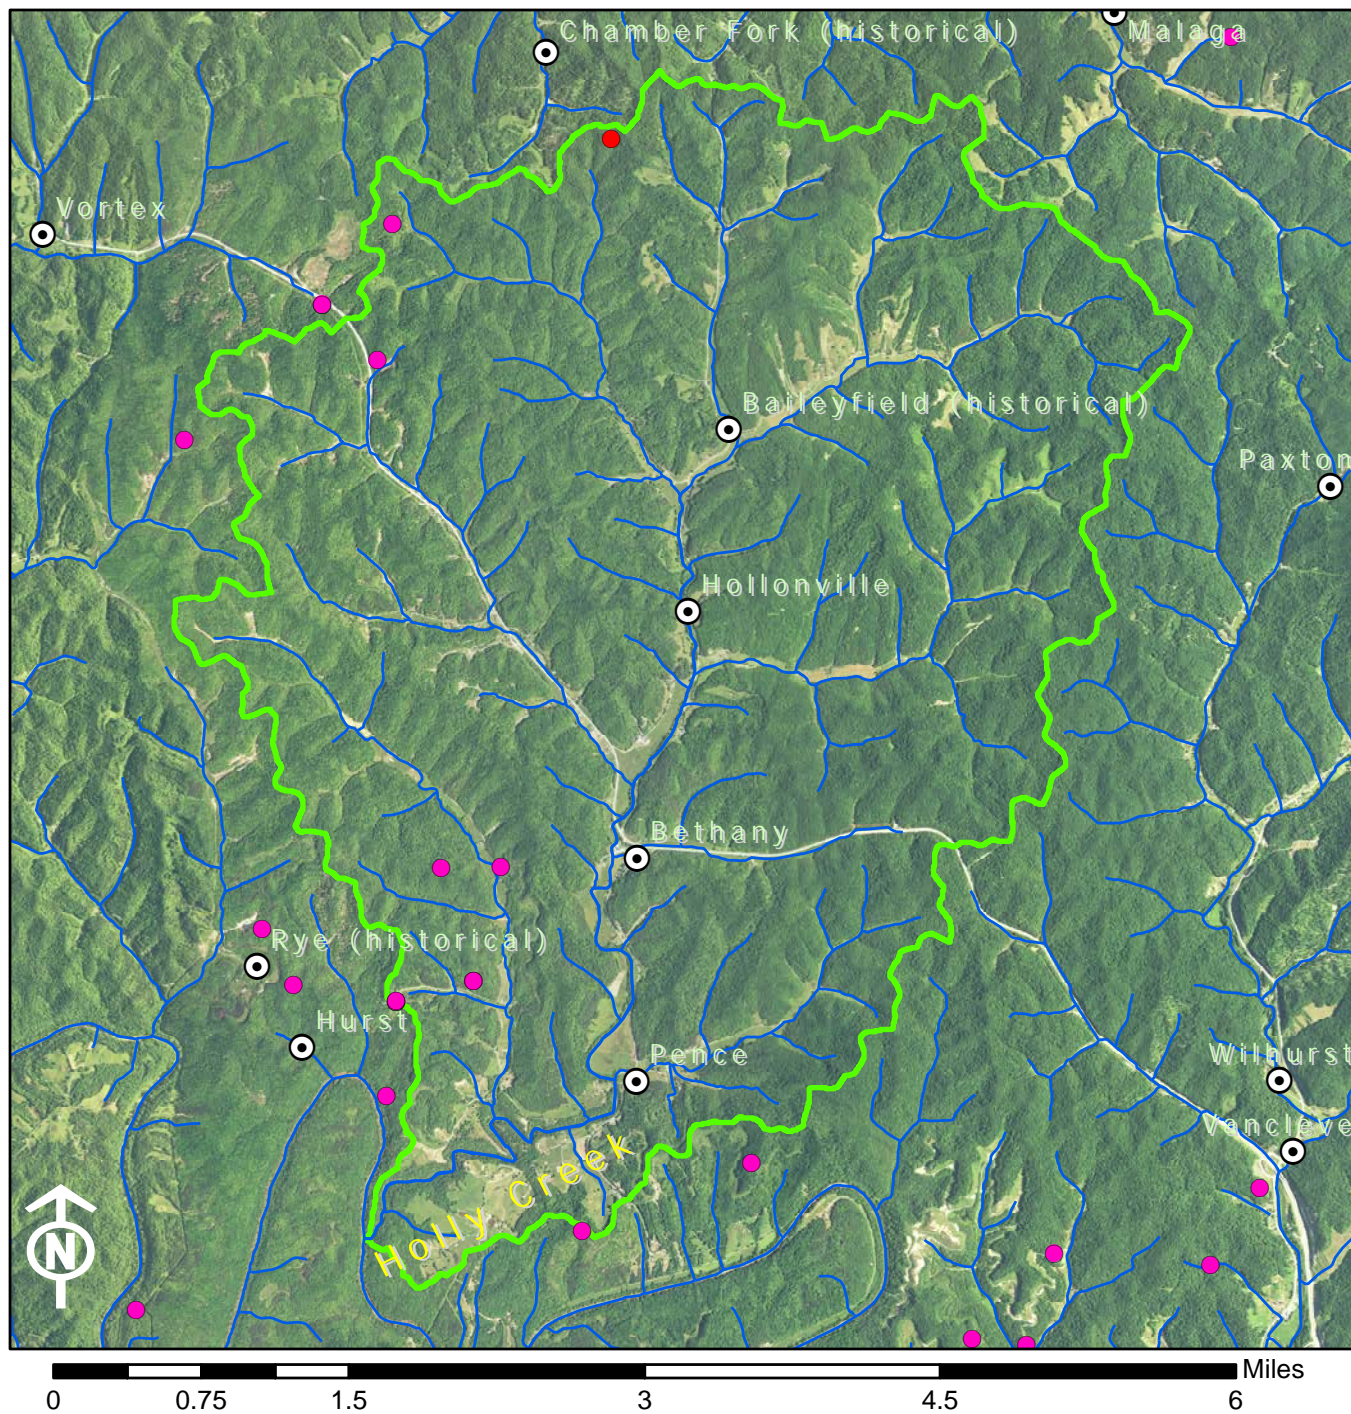

Legend	
1:24K Stream	KPDES Outfall
Existing OSRW Water	Active Mine Permit
Proposed OSRW Basin	Pending Mine Permit
Populated Places	

Legend

 1:24K Stream	 KPDES Outfall
 Existing OSRW Water	 Active Mine Permit
 Proposed OSRW Basin	 Pending Mine Permit
	 Populated Places

Map 17 Holly Creek Basin

Legend

1:24K Stream	KPDES Outfall
Existing OSRW Water	Active Mine Permit
Proposed OSRW Basin	Pending Mine Permit
	Populated Places

Legend

1:24K Stream	KPDES Outfall
Existing OSRW Water	Active Mine Permit
Proposed OSRW Basin	Pending Mine Permit
Populated Places	