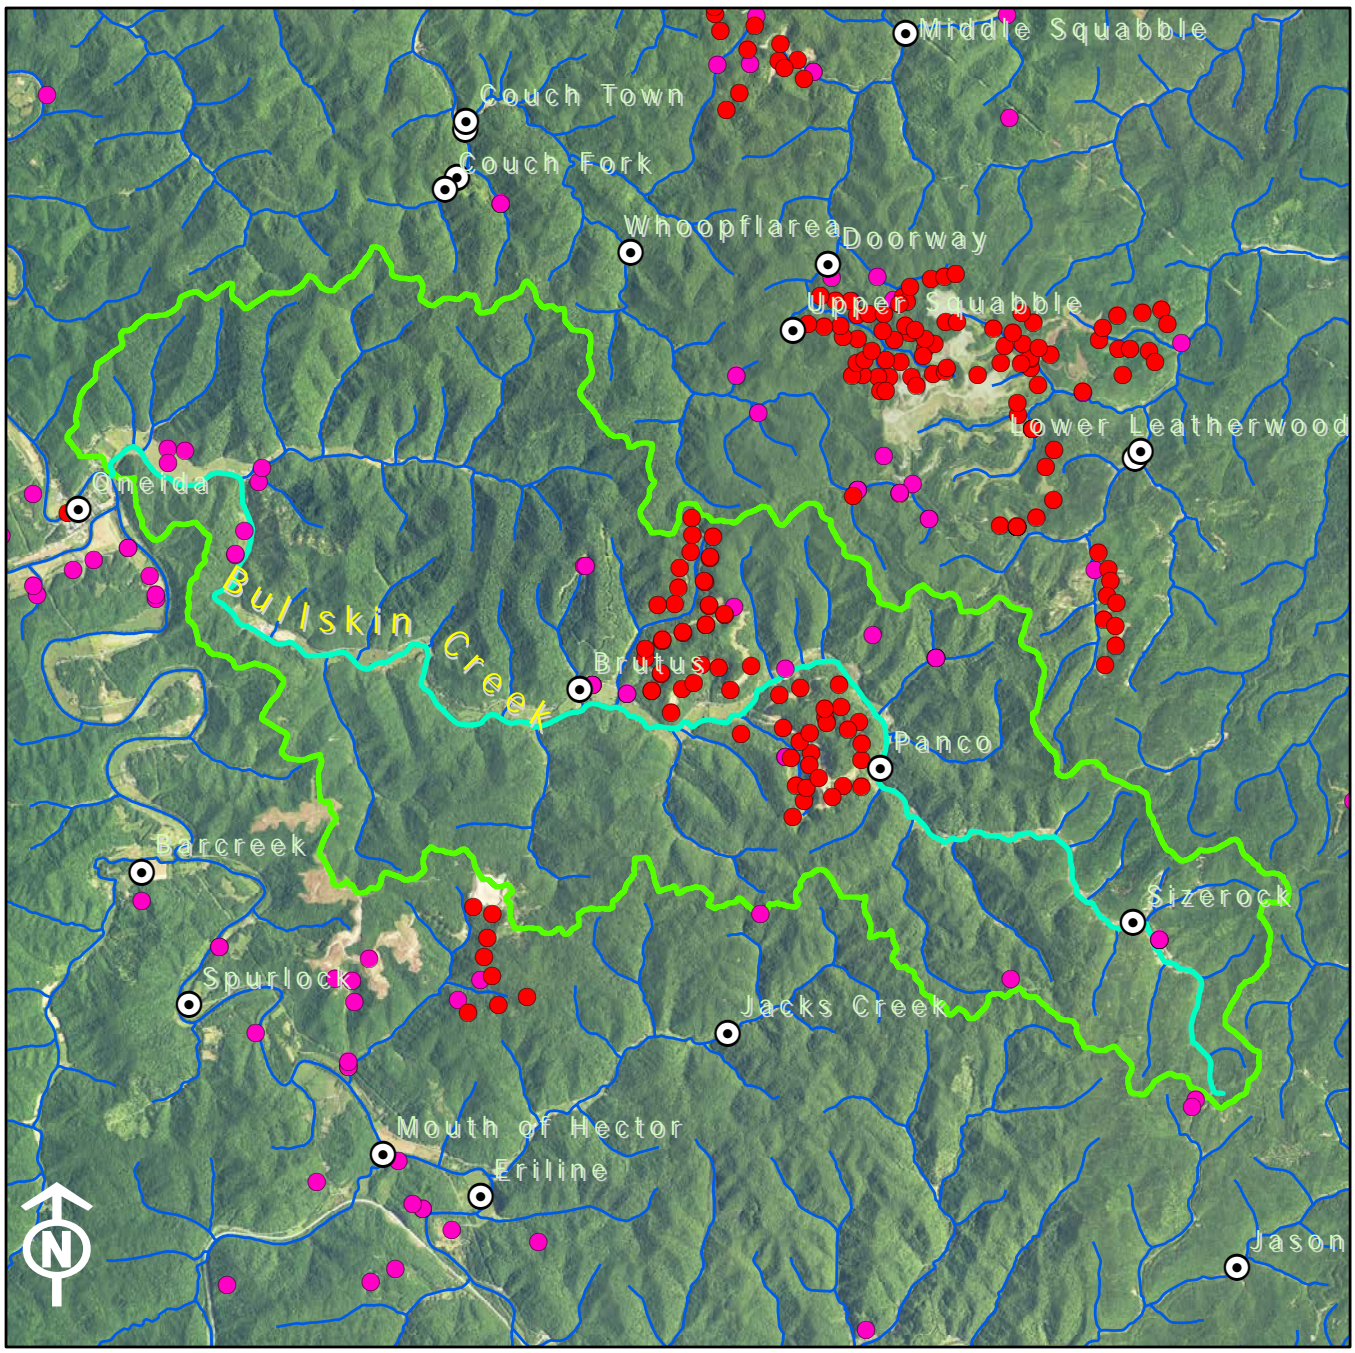

Legend	
1:24K Stream	KPDES Outfall
Existing OSRW Water	Active Mine Permit
Proposed OSRW Basin	Pending Mine Permit
	Populated Places

Legend

 1:24K Stream	 KPDES Outfall
 Existing OSRW Water	 Active Mine Permit
 Proposed OSRW Basin	 Pending Mine Permit
 Populated Places	