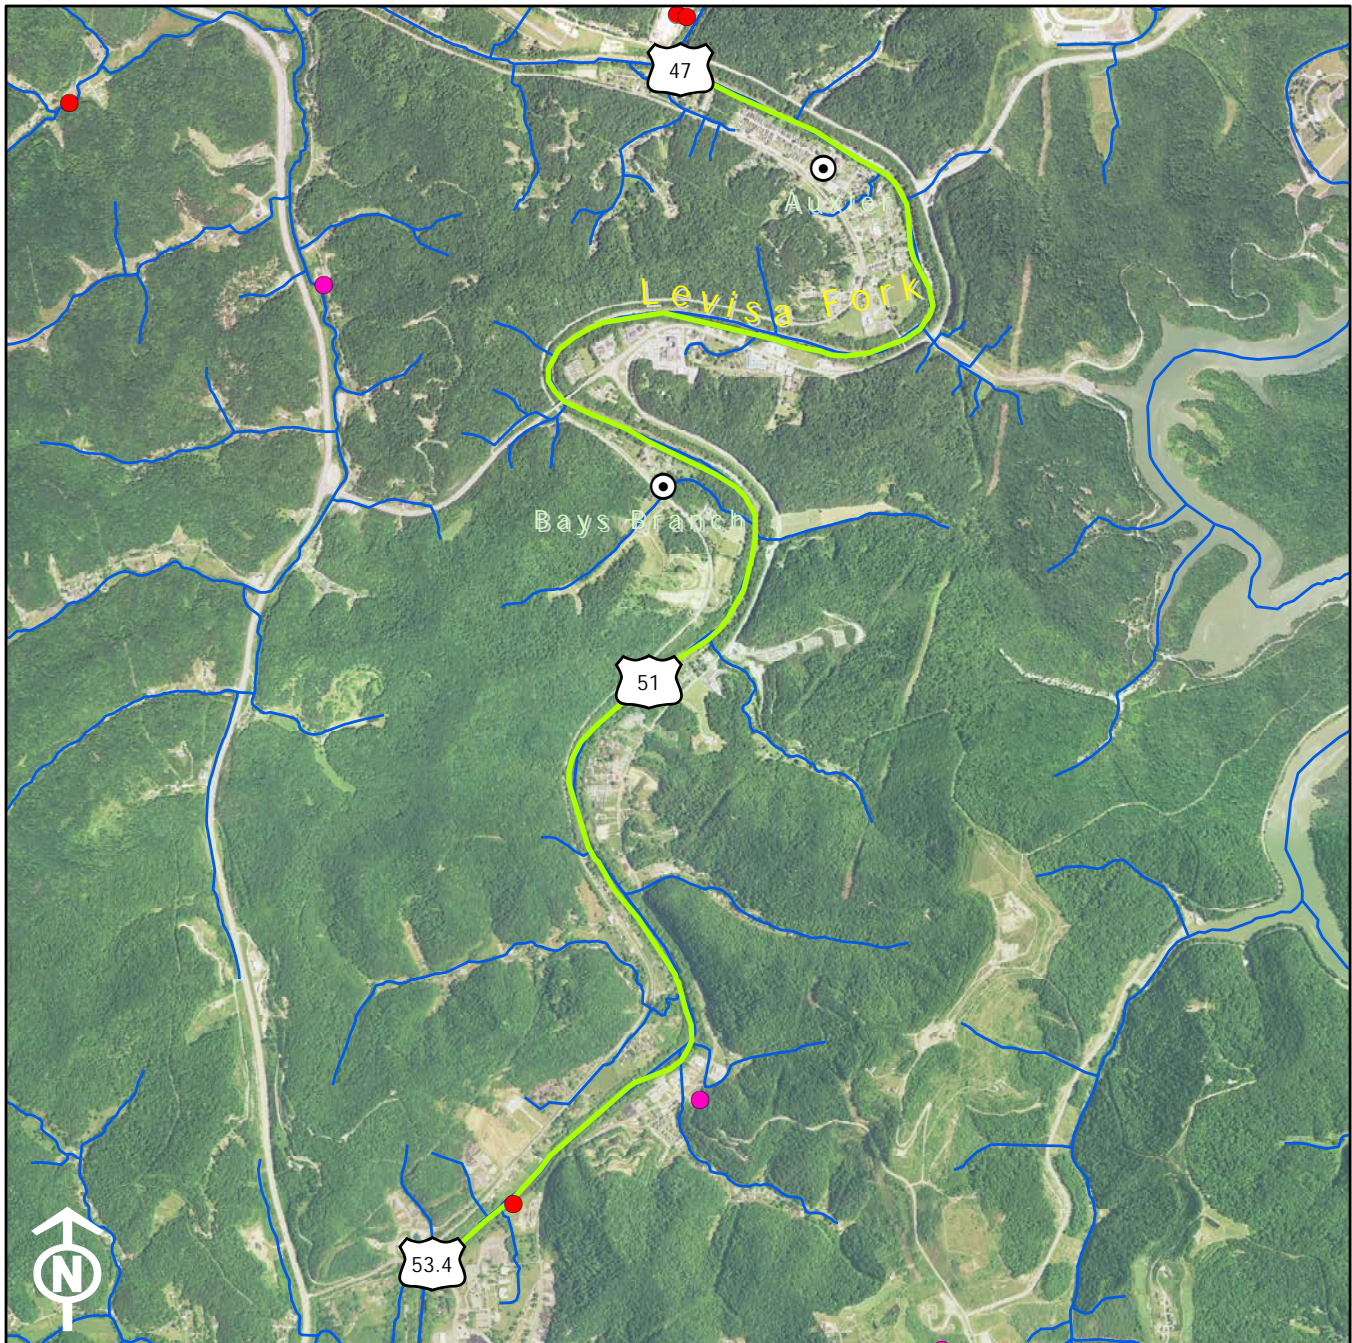

Legend	
1:24K Stream	KPDES Outfall
Existing OSRW Water	Active Mine Permit
Proposed OSRW Water	Pending Mine Permit
River Miles	Populated Places