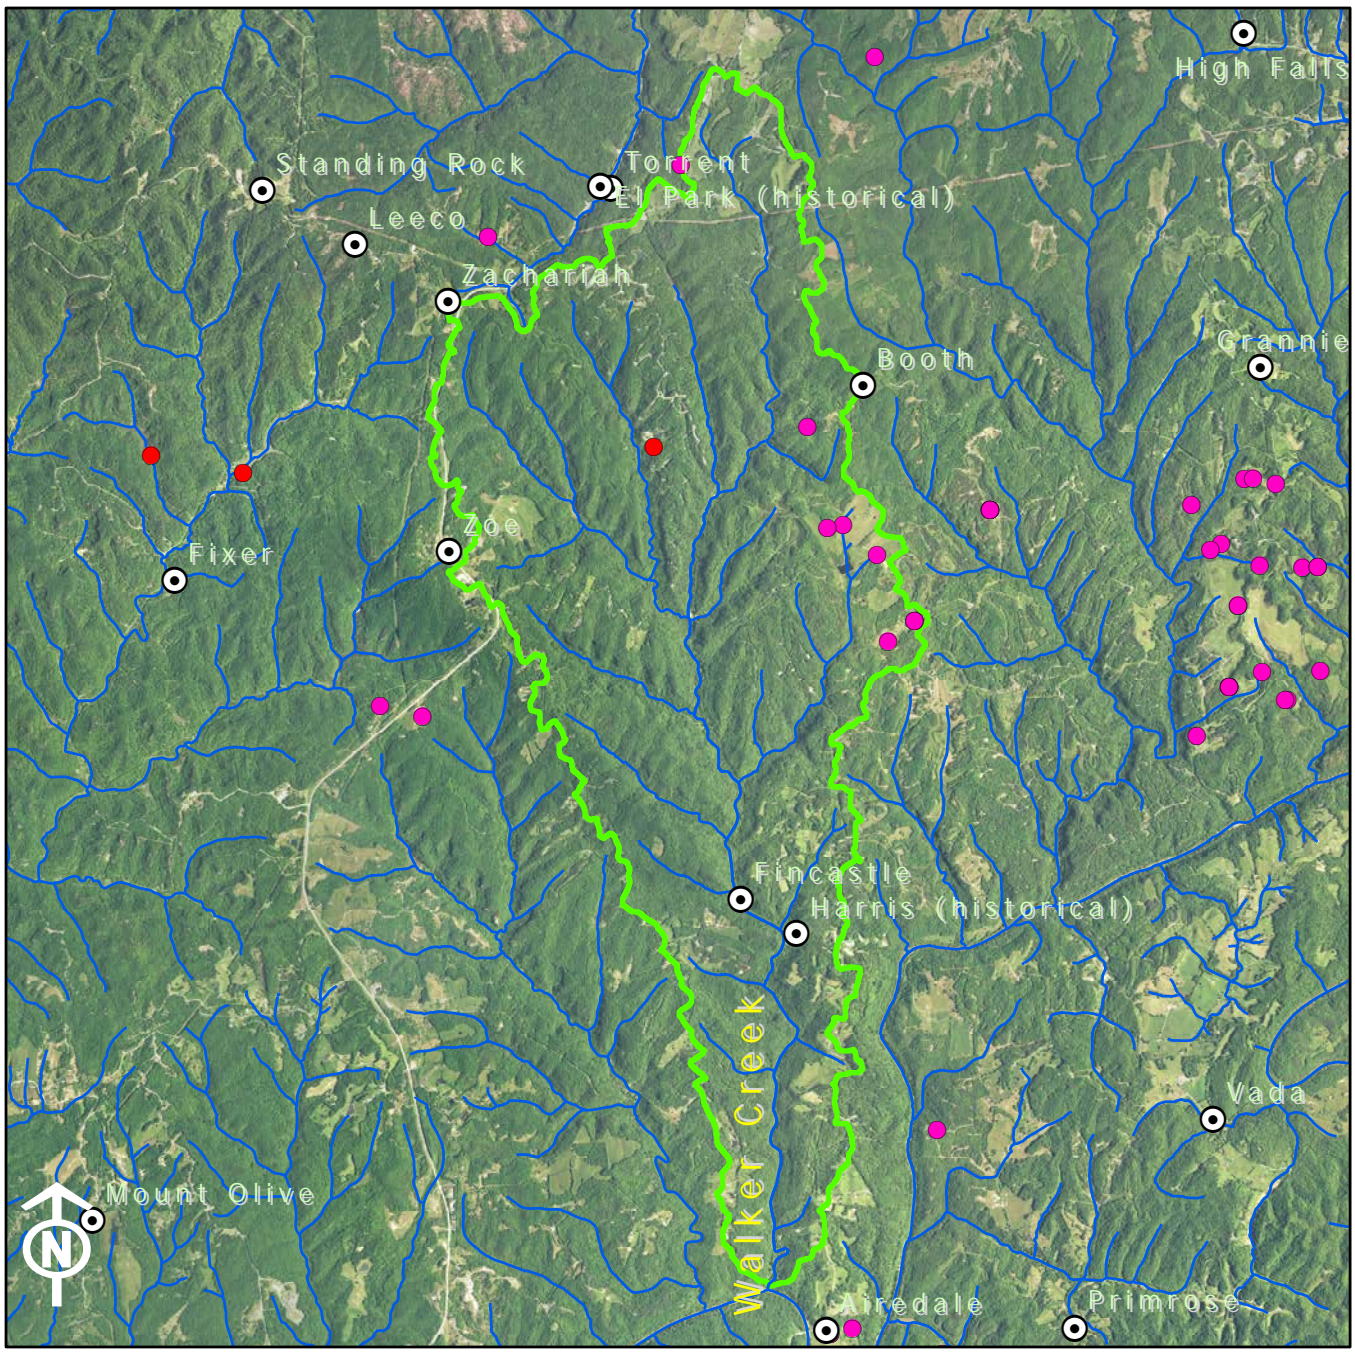

Legend

1:24K Stream	KPDES Outfall
Existing OSRW Water	Active Mine Permit
Proposed OSRW Basin	Pending Mine Permit
	Populated Places

Legend	
1:24K Stream	KPDES Outfall
Existing OSRW Water	Active Mine Permit
Proposed OSRW Basin	Pending Mine Permit
	Populated Places

Legend

1:24K Stream	KPDES Outfall
Existing OSRW Water	Active Mine Permit
Proposed OSRW Water	Pending Mine Permit
River Miles	Populated Places

Legend			
	1:24K Stream		KPDES Outfall
	Existing OSRW Water		Active Mine Permit
	Proposed OSRW Water		Pending Mine Permit
	River Miles		Populated Places