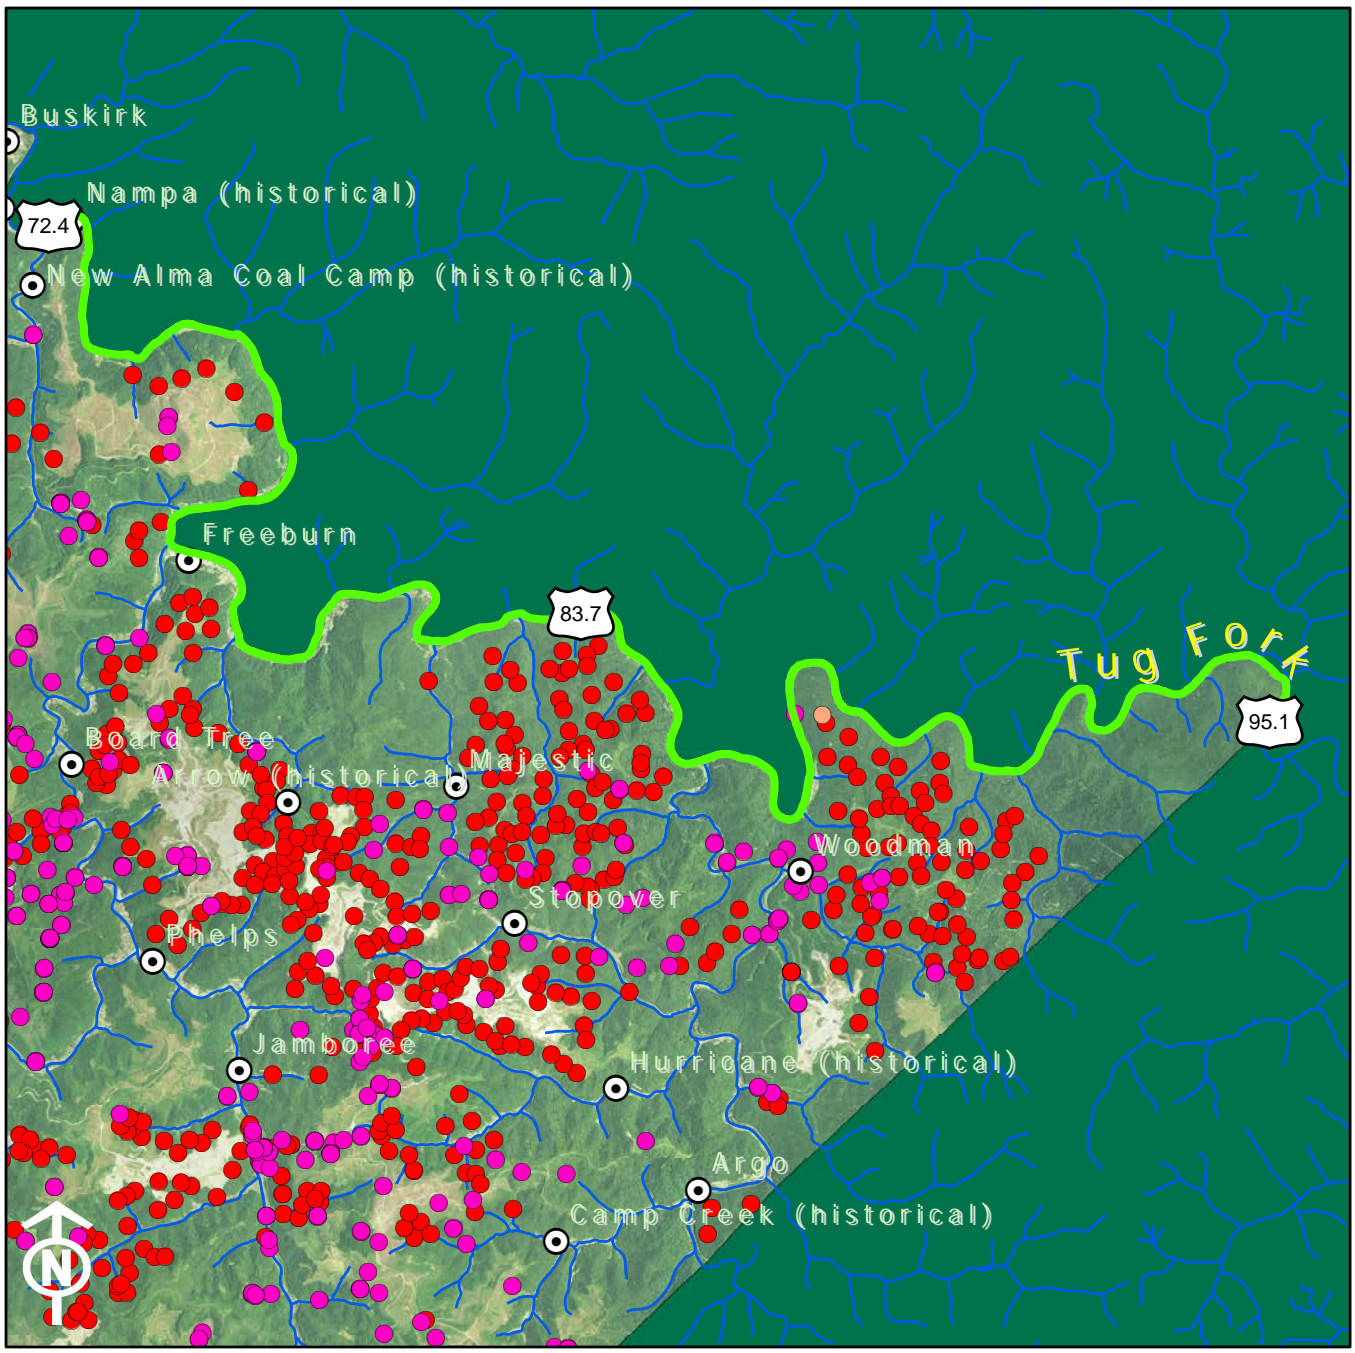

Legend			
	1:24K Stream		KPDES Outfall
	Existing OSRW Water		Active Mine Permit
	Proposed OSRW Water		Pending Mine Permit
	River Miles		Populated Places

Legend			
	1:24K Stream		KPDES Outfall
	Existing OSRW Water		Active Mine Permit
	Proposed OSRW Water		Pending Mine Permit
	River Miles		Populated Places