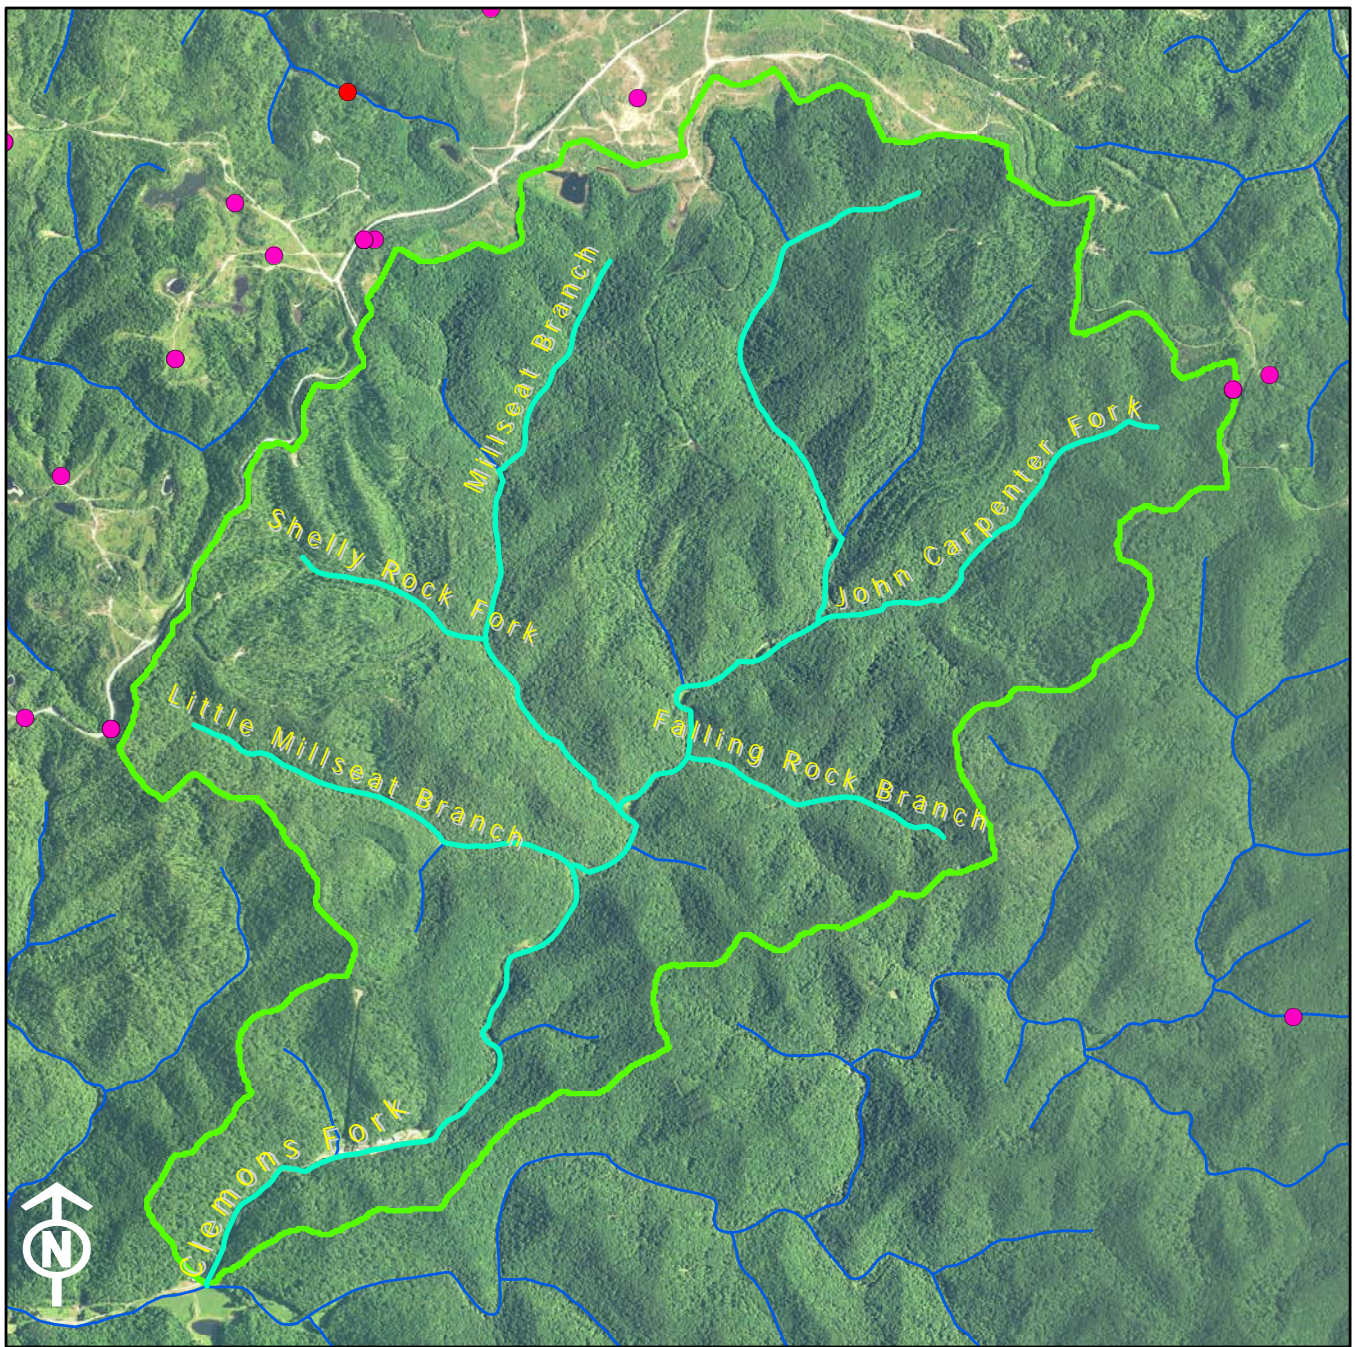

Legend	
1:24K Stream	KPDES Outfall
Existing OSRW Water	Active Mine Permit
Proposed OSRW Basin	Pending Mine Permit
	Populated Places

Legend

 1:24K Stream	 KPDES Outfall
 Existing OSRW Water	 Active Mine Permit
 Proposed OSRW Basin	 Pending Mine Permit
 Populated Places	