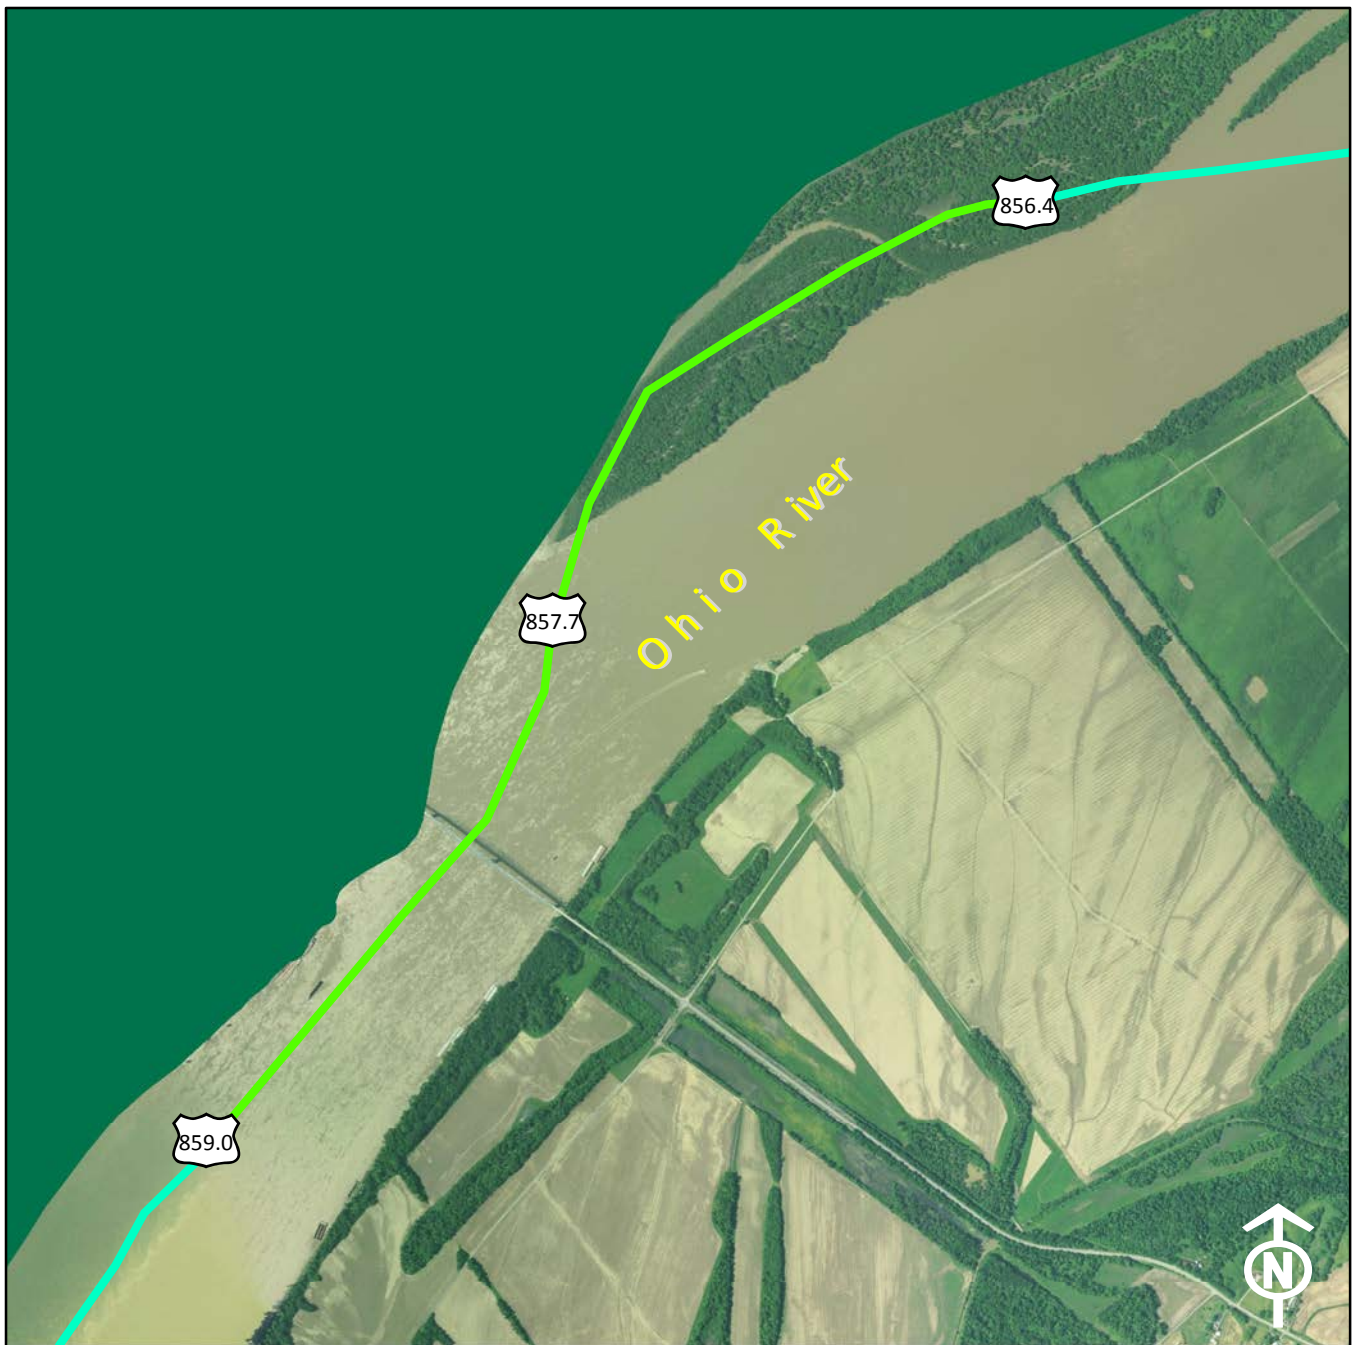

Legend

1:24K Stream	KPDES Outfall
Existing OSRW Water	Active Mine Permit
Proposed OSRW Water	Pending Mine Permit
River Miles	Populated Places