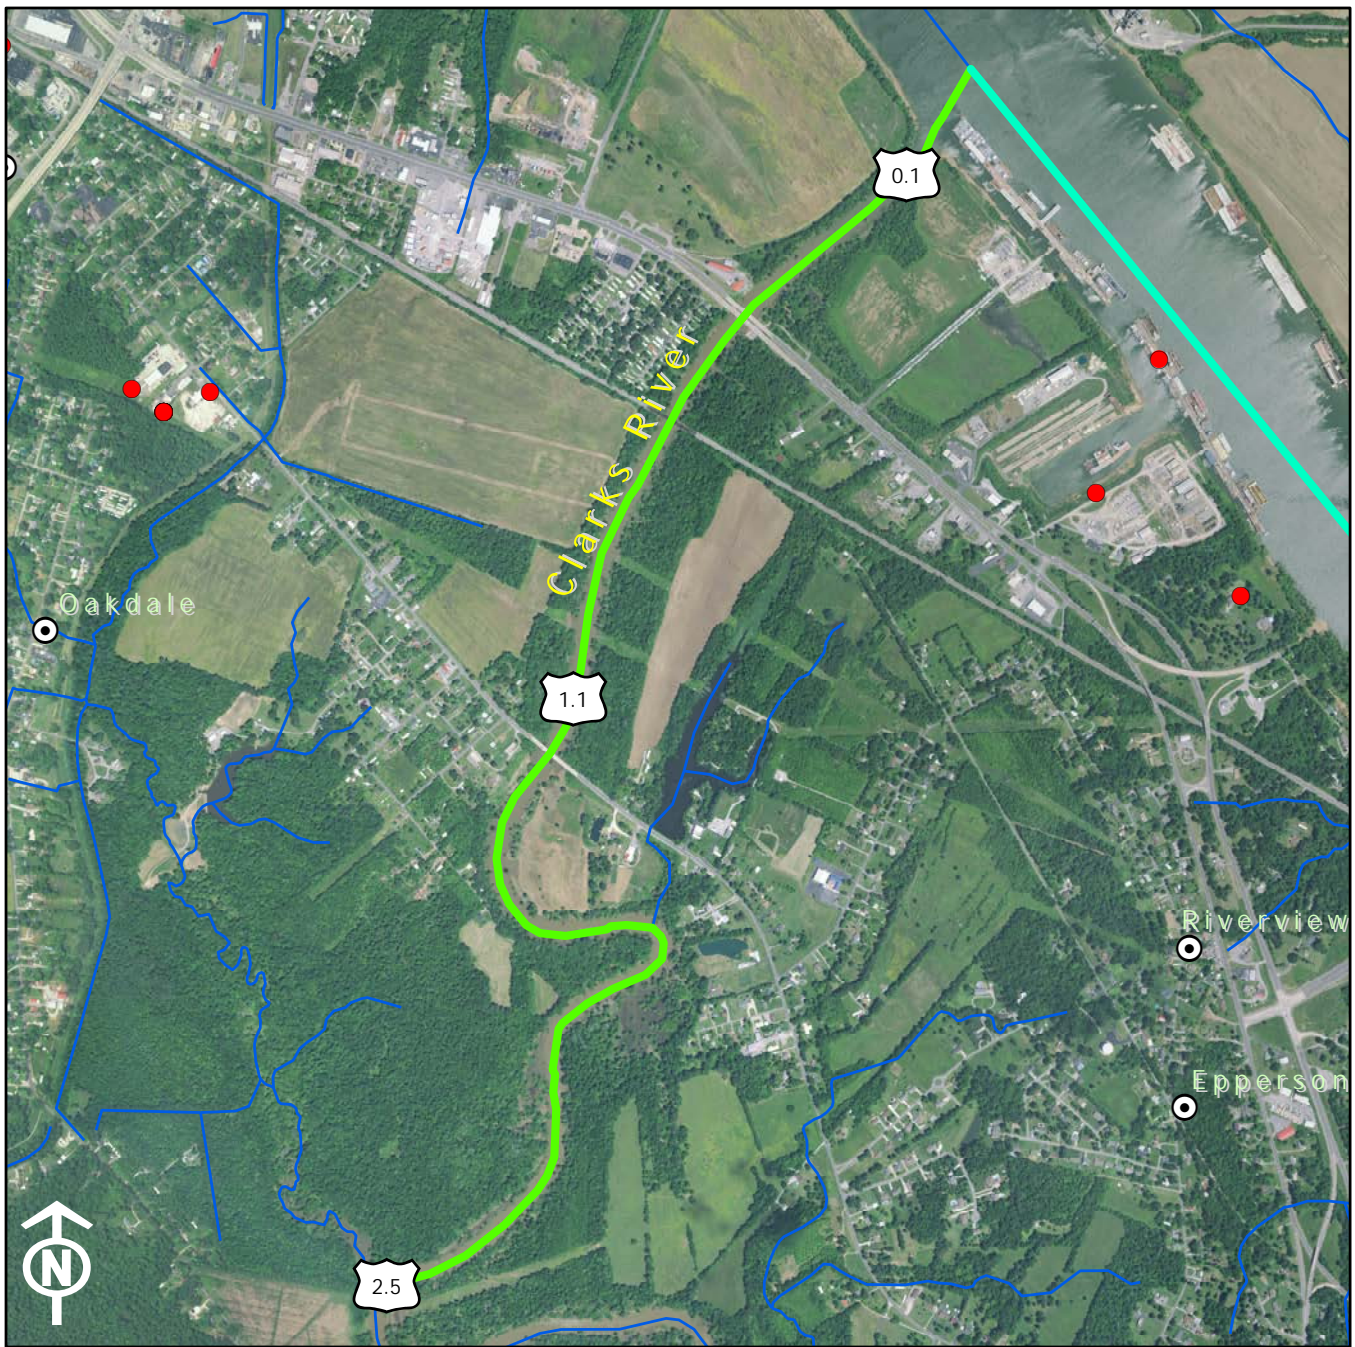

Legend			
	1:24K Stream		KPDES Outfall
	Existing OSRW Water		Active Mine Permit
	Proposed OSRW Water		Pending Mine Permit
	River Miles		Populated Places