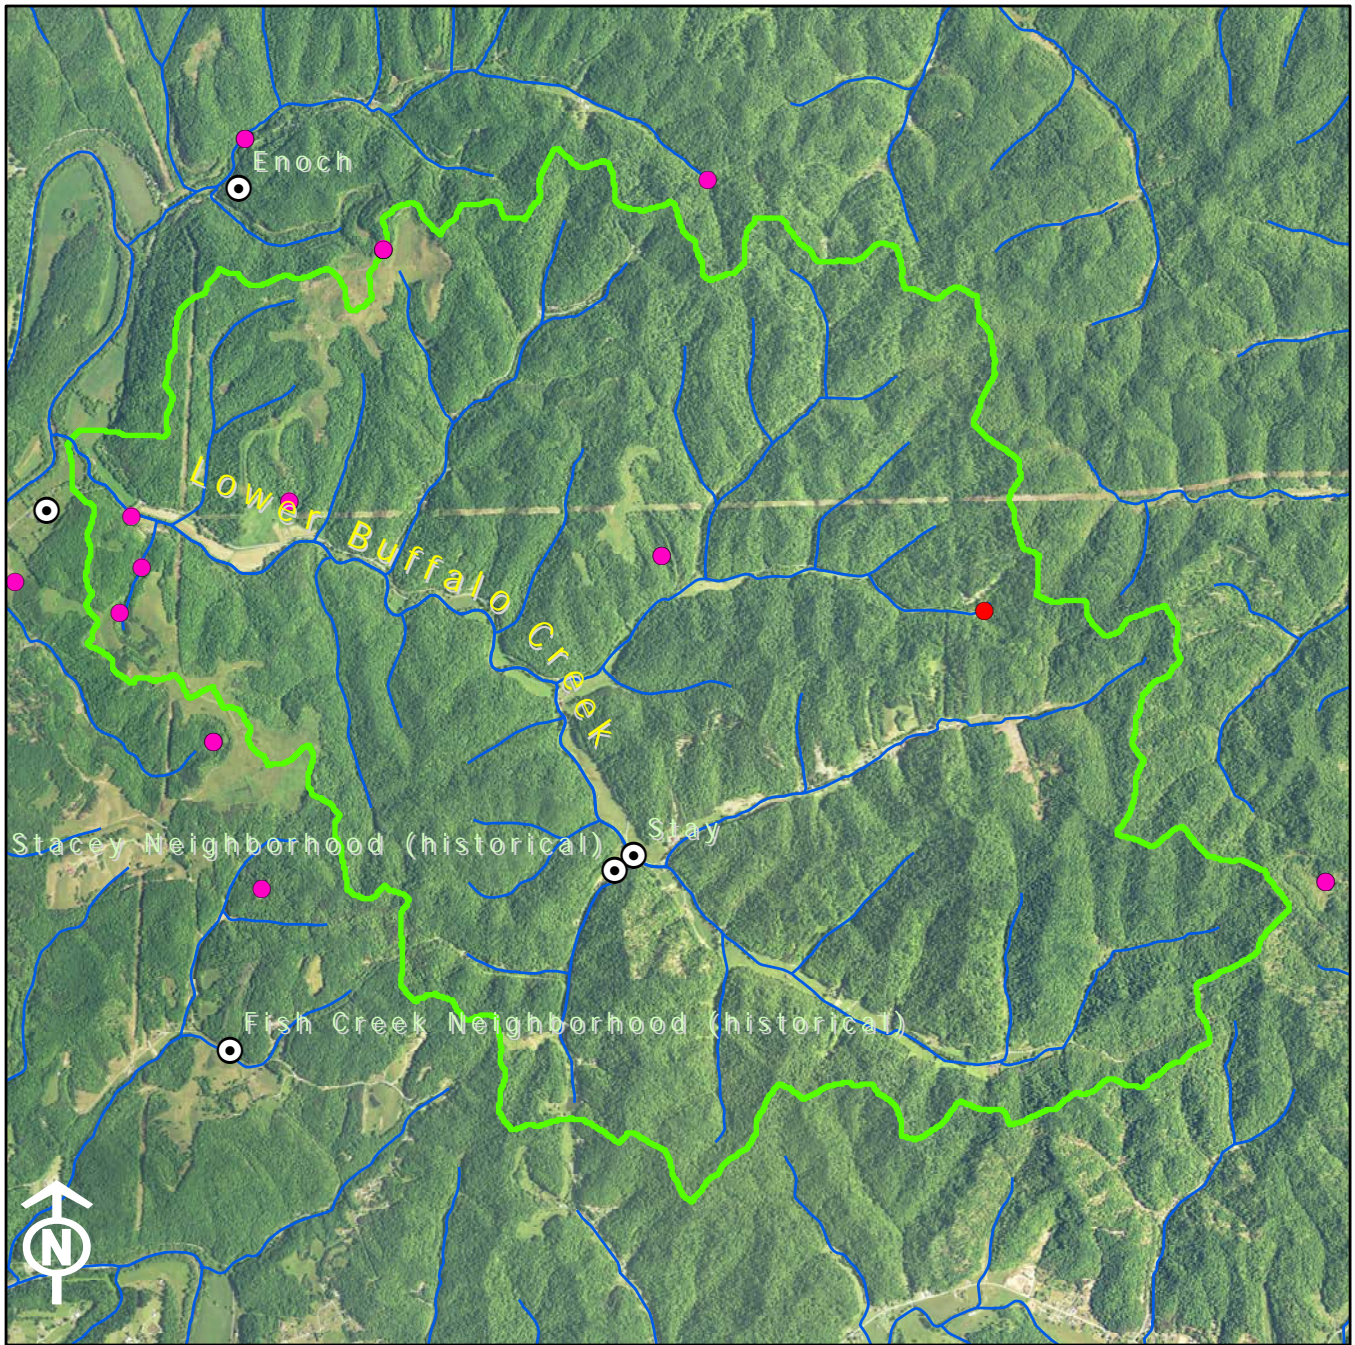

Legend

 1:24K Stream	 KPDES Outfall
 Existing OSRW Water	 Active Mine Permit
 Proposed OSRW Basin	 Pending Mine Permit
	 Populated Places

Legend

1:24K Stream	KPDES Outfall
Existing OSRW Water	Active Mine Permit
Proposed OSRW Basin	Pending Mine Permit
	Populated Places