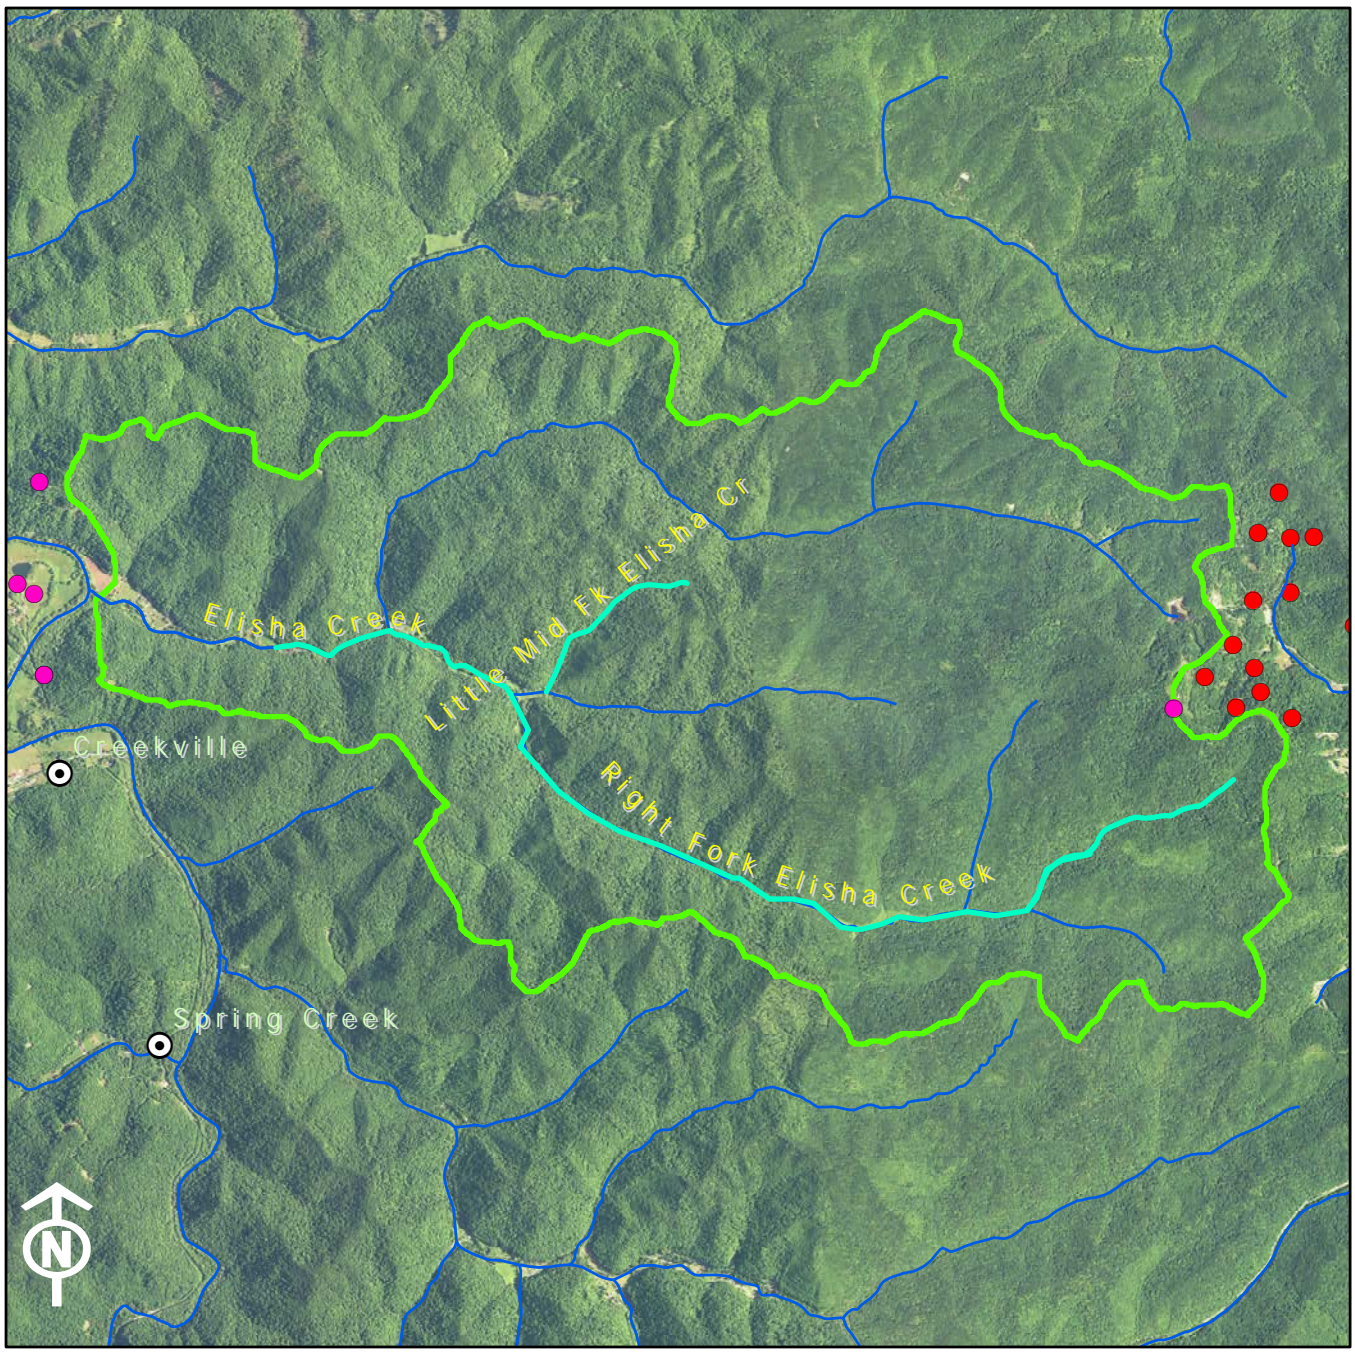

Legend

1:24K Stream	KPDES Outfall
Existing OSRW Water	Active Mine Permit
Proposed OSRW Basin	Pending Mine Permit
Populated Places	

Legend

 1:24K Stream	 KPDES Outfall
 Existing OSRW Water	 Active Mine Permit
 Proposed OSRW Basin	 Pending Mine Permit
	 Populated Places