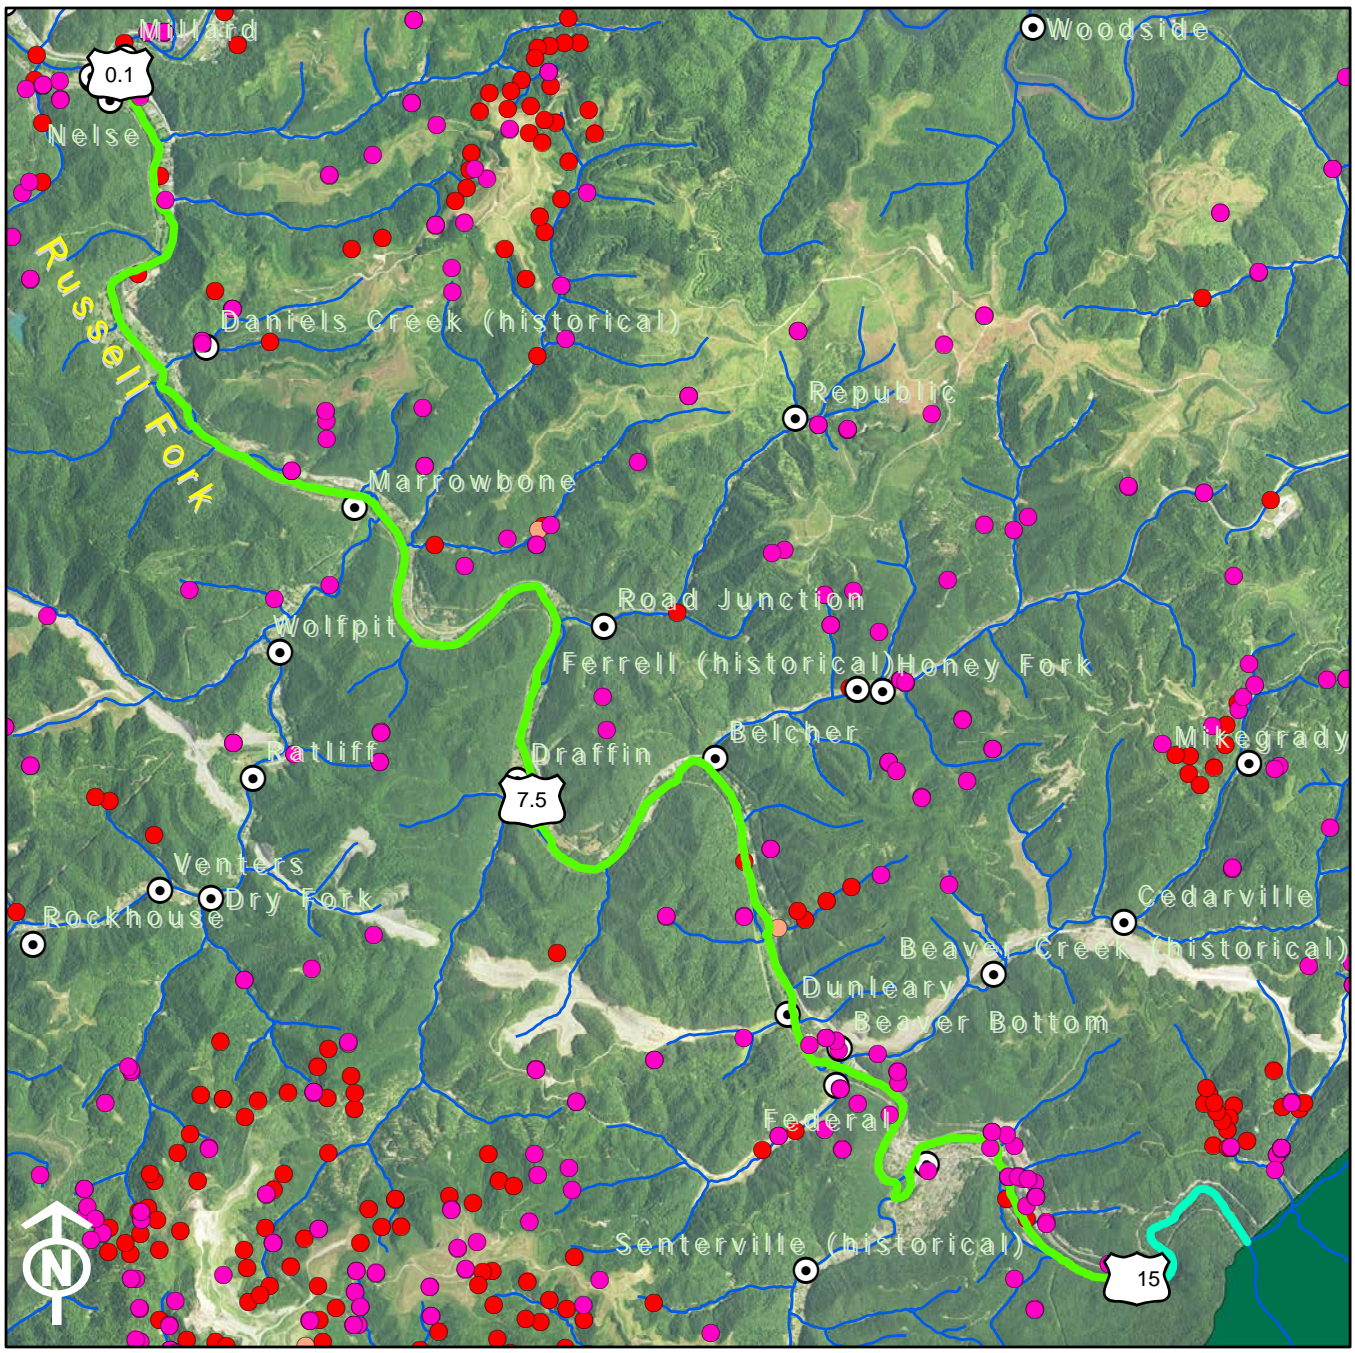

Legend			
	1:24K Stream		KPDES Outfall
	Existing OSRW Water		Active Mine Permit
	Proposed OSRW Water		Pending Mine Permit
	River Miles		Populated Places

Legend

1:24K Stream	KPDES Outfall
Existing OSRW Water	Active Mine Permit
Proposed OSRW Water	Pending Mine Permit
River Miles	Populated Places