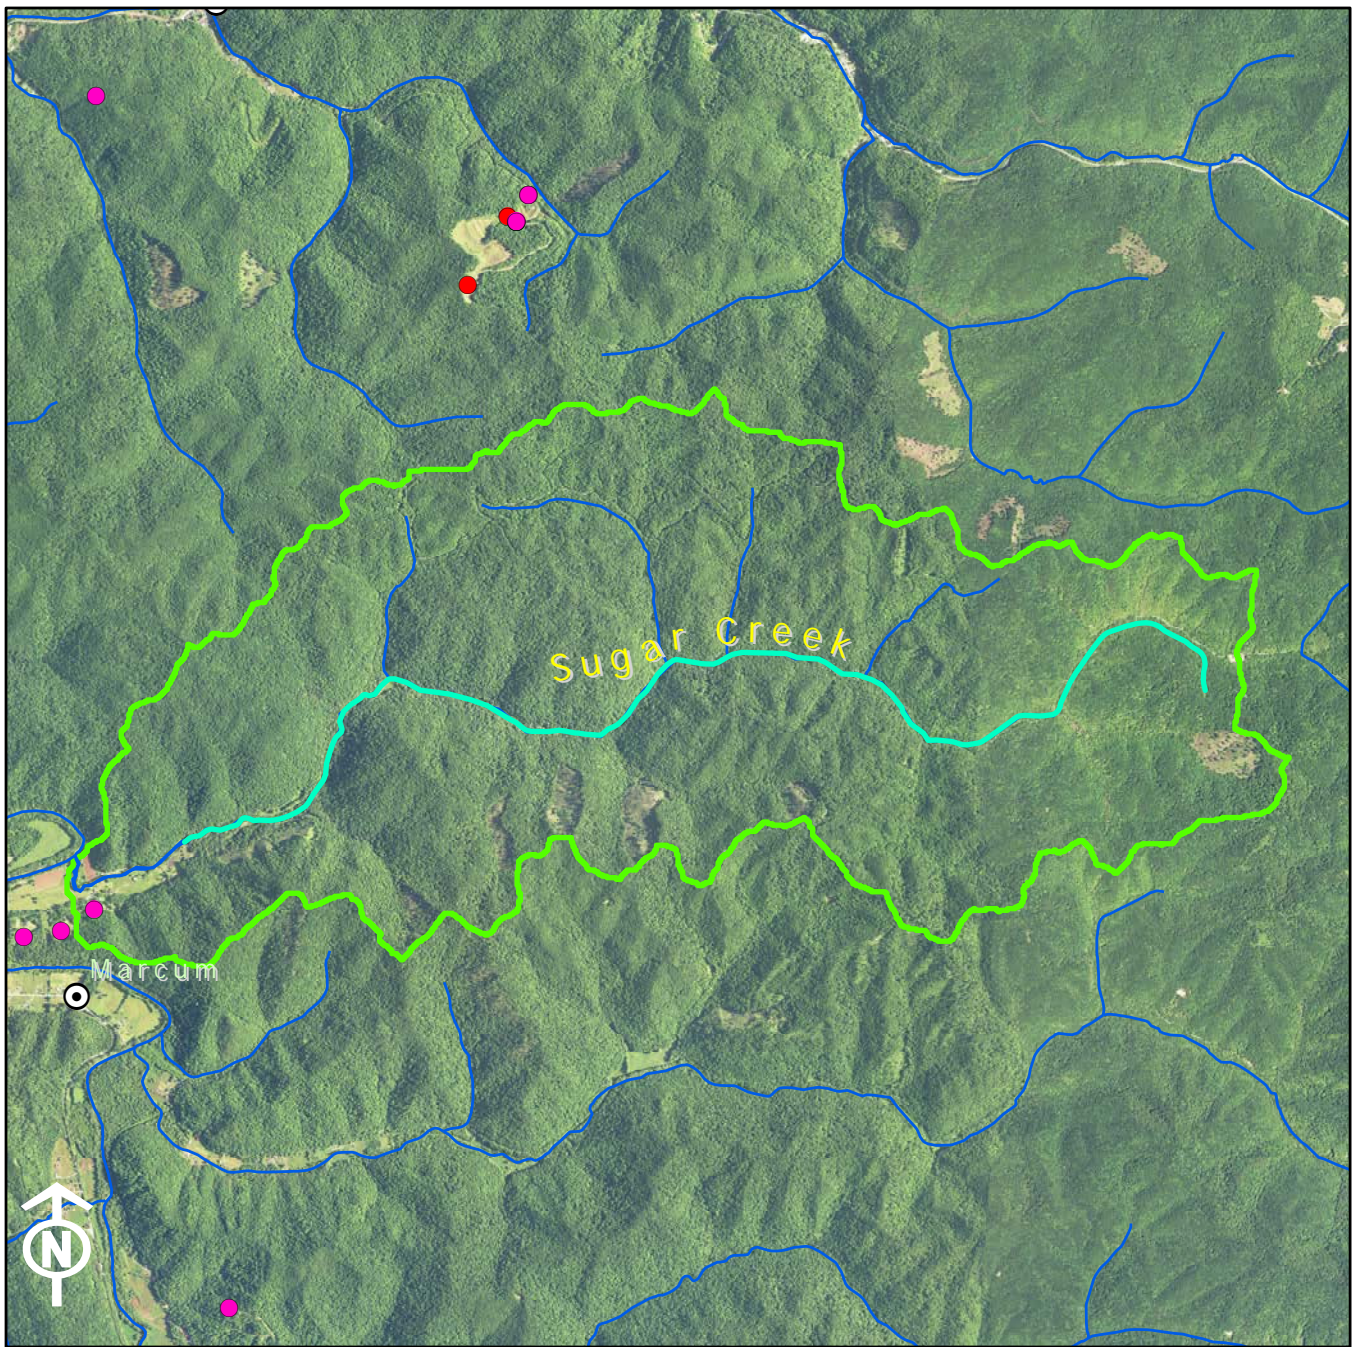

Legend	
1:24K Stream	KPDES Outfall
Existing OSRW Water	Active Mine Permit
Proposed OSRW Basin	Pending Mine Permit
	Populated Places