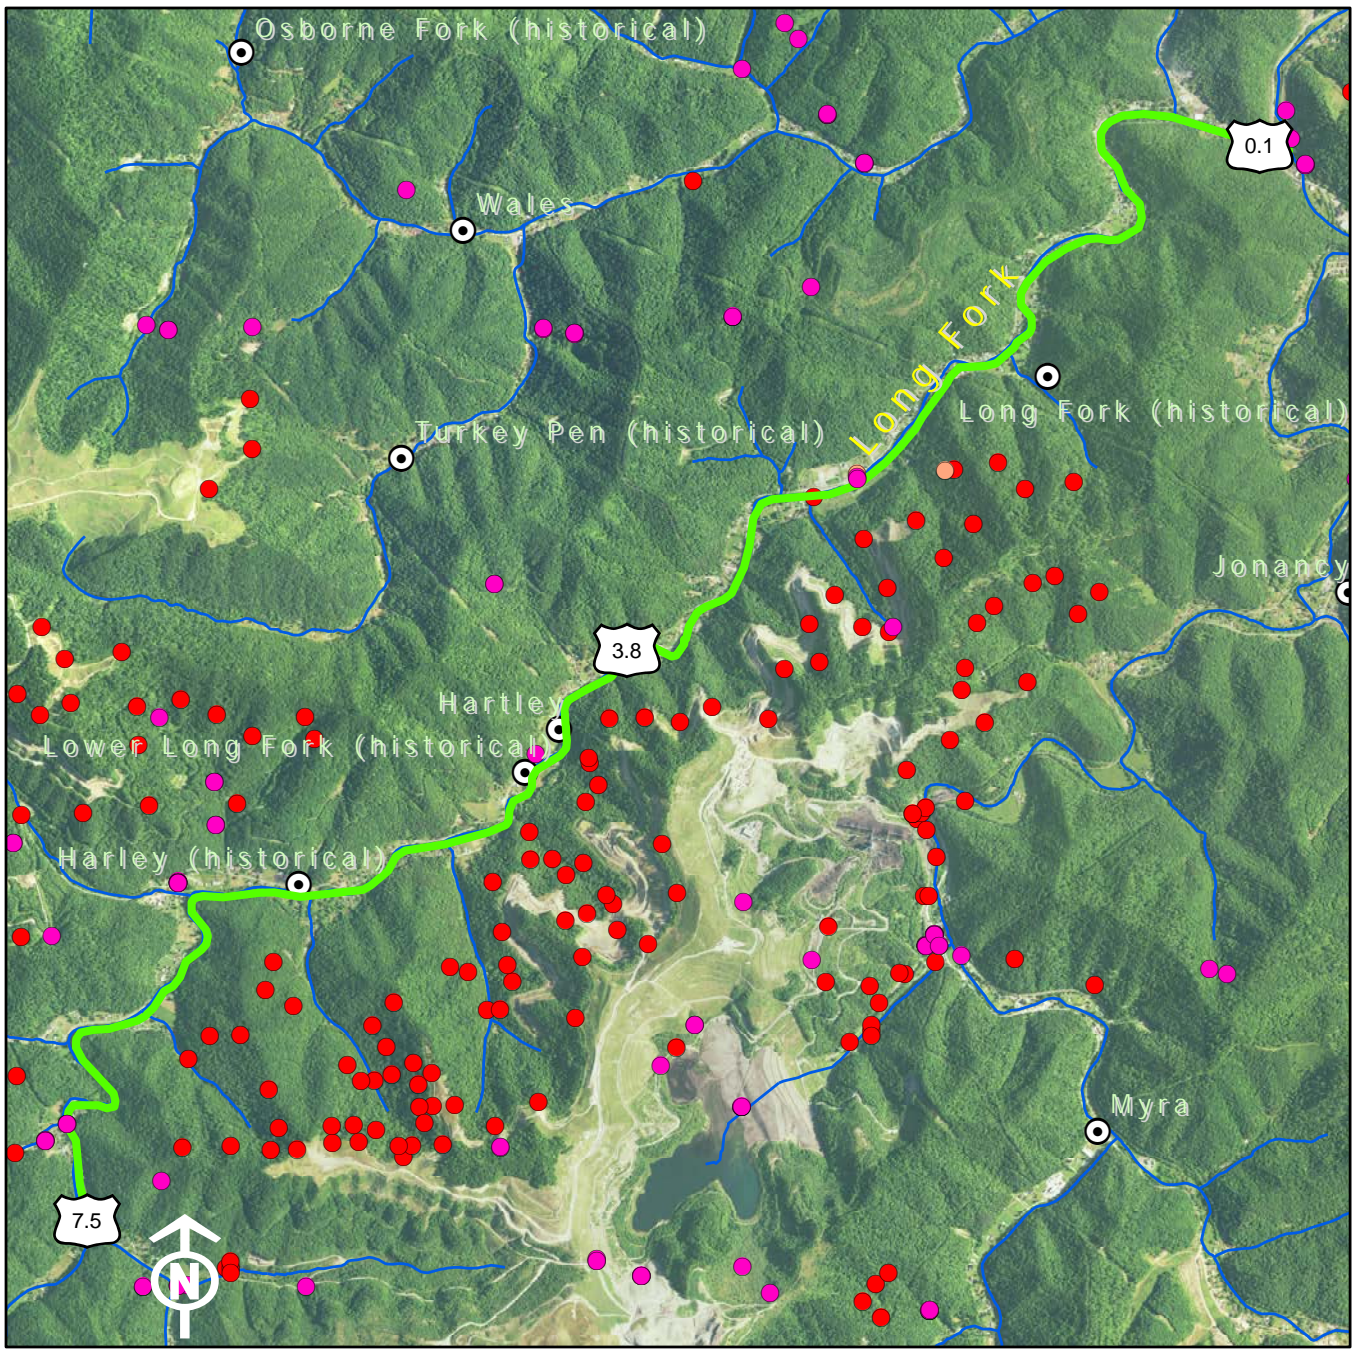

Legend

1:24K Stream	KPDES Outfall
Existing OSRW Water	Active Mine Permit
Proposed OSRW Water	Pending Mine Permit
River Miles	Populated Places

Legend			
	1:24K Stream		KPDES Outfall
	Existing OSRW Water		Active Mine Permit
	Proposed OSRW Water		Pending Mine Permit
	River Miles		Populated Places