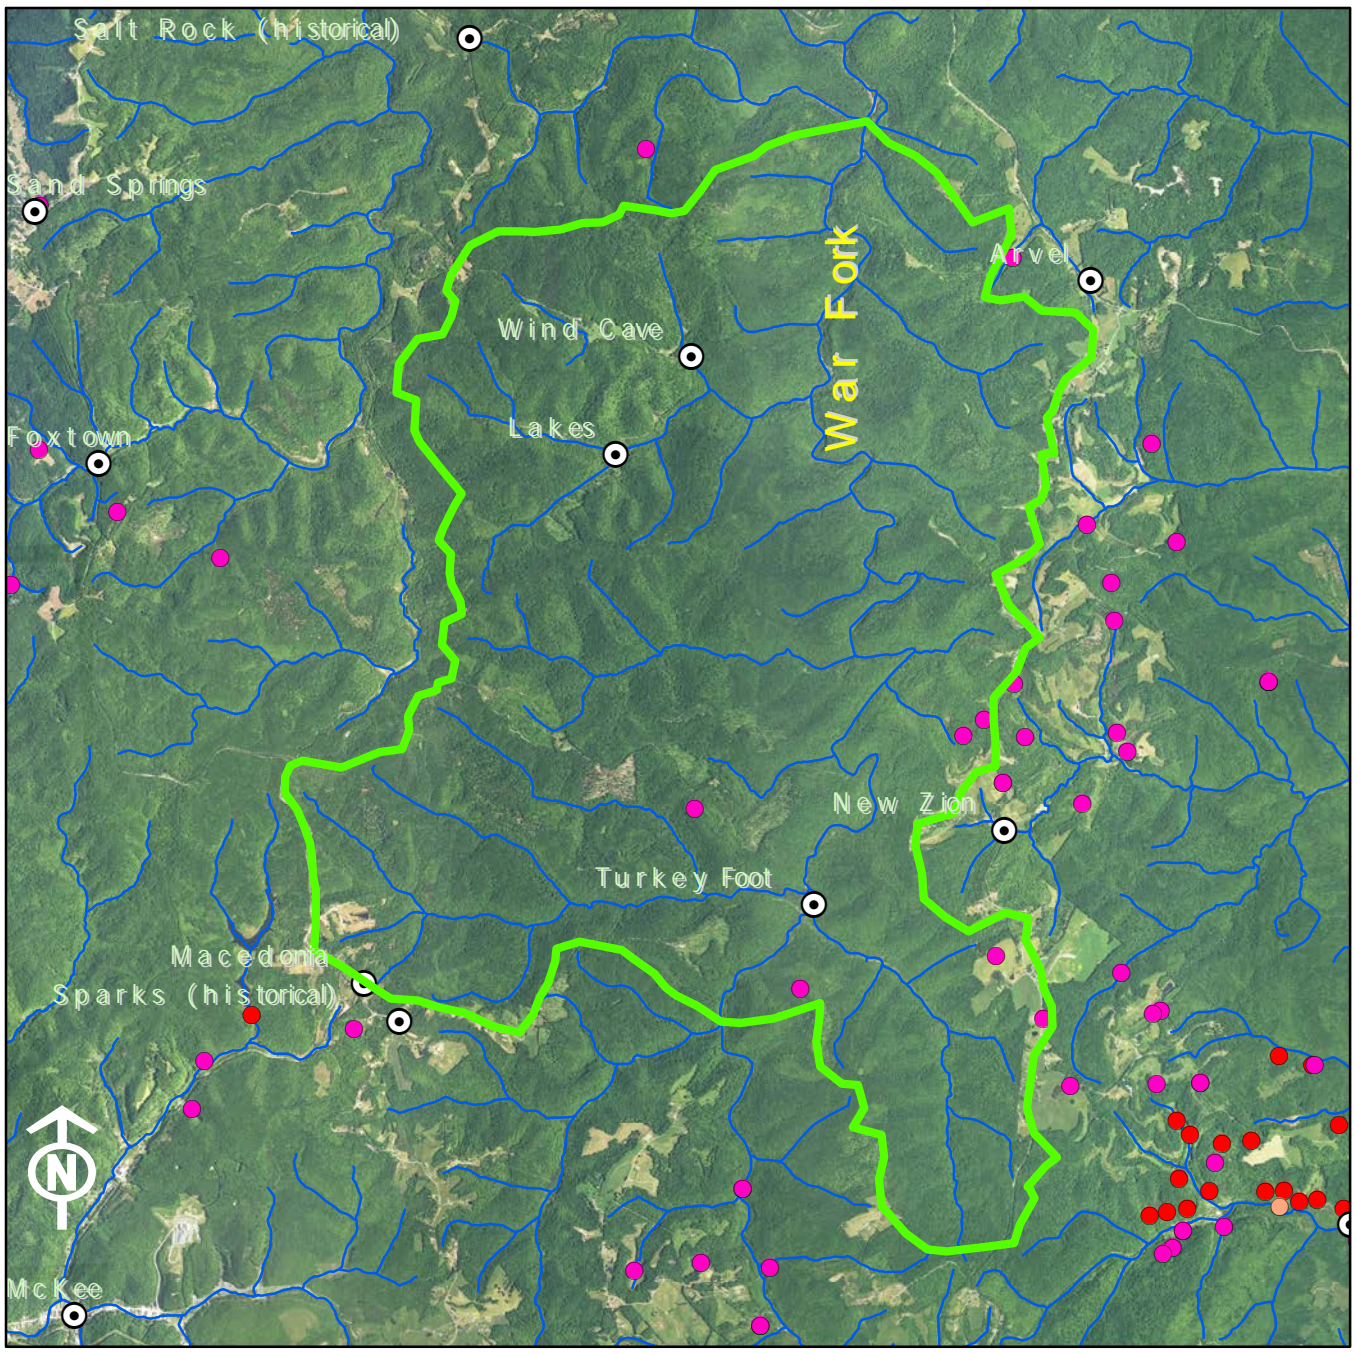

Legend

1:24K Stream	KPDES Outfall
Existing OSRW Water	Active Mine Permit
Proposed OSRW Water	Pending Mine Permit
River Miles	Populated Places

Legend

1:24K Stream	KPDES Outfall
Existing OSRW Water	Active Mine Permit
Proposed OSRW Water	Pending Mine Permit
River Miles	Populated Places

Legend	
1:24K Stream	KPDES Outfall
Existing OSRW Water	Active Mine Permit
Proposed OSRW Basin	Pending Mine Permit
	Populated Places

Legend

1:24K Stream	KPDES Outfall
Proposed OSRW Area	Active Mine Permit
	Pending Mine Permit
	Populated Places

Legend

	1:24K Stream		KPDES Outfall
	Existing OSRW Water		Active Mine Permit
	Proposed OSRW Basin		Pending Mine Permit
			Populated Places