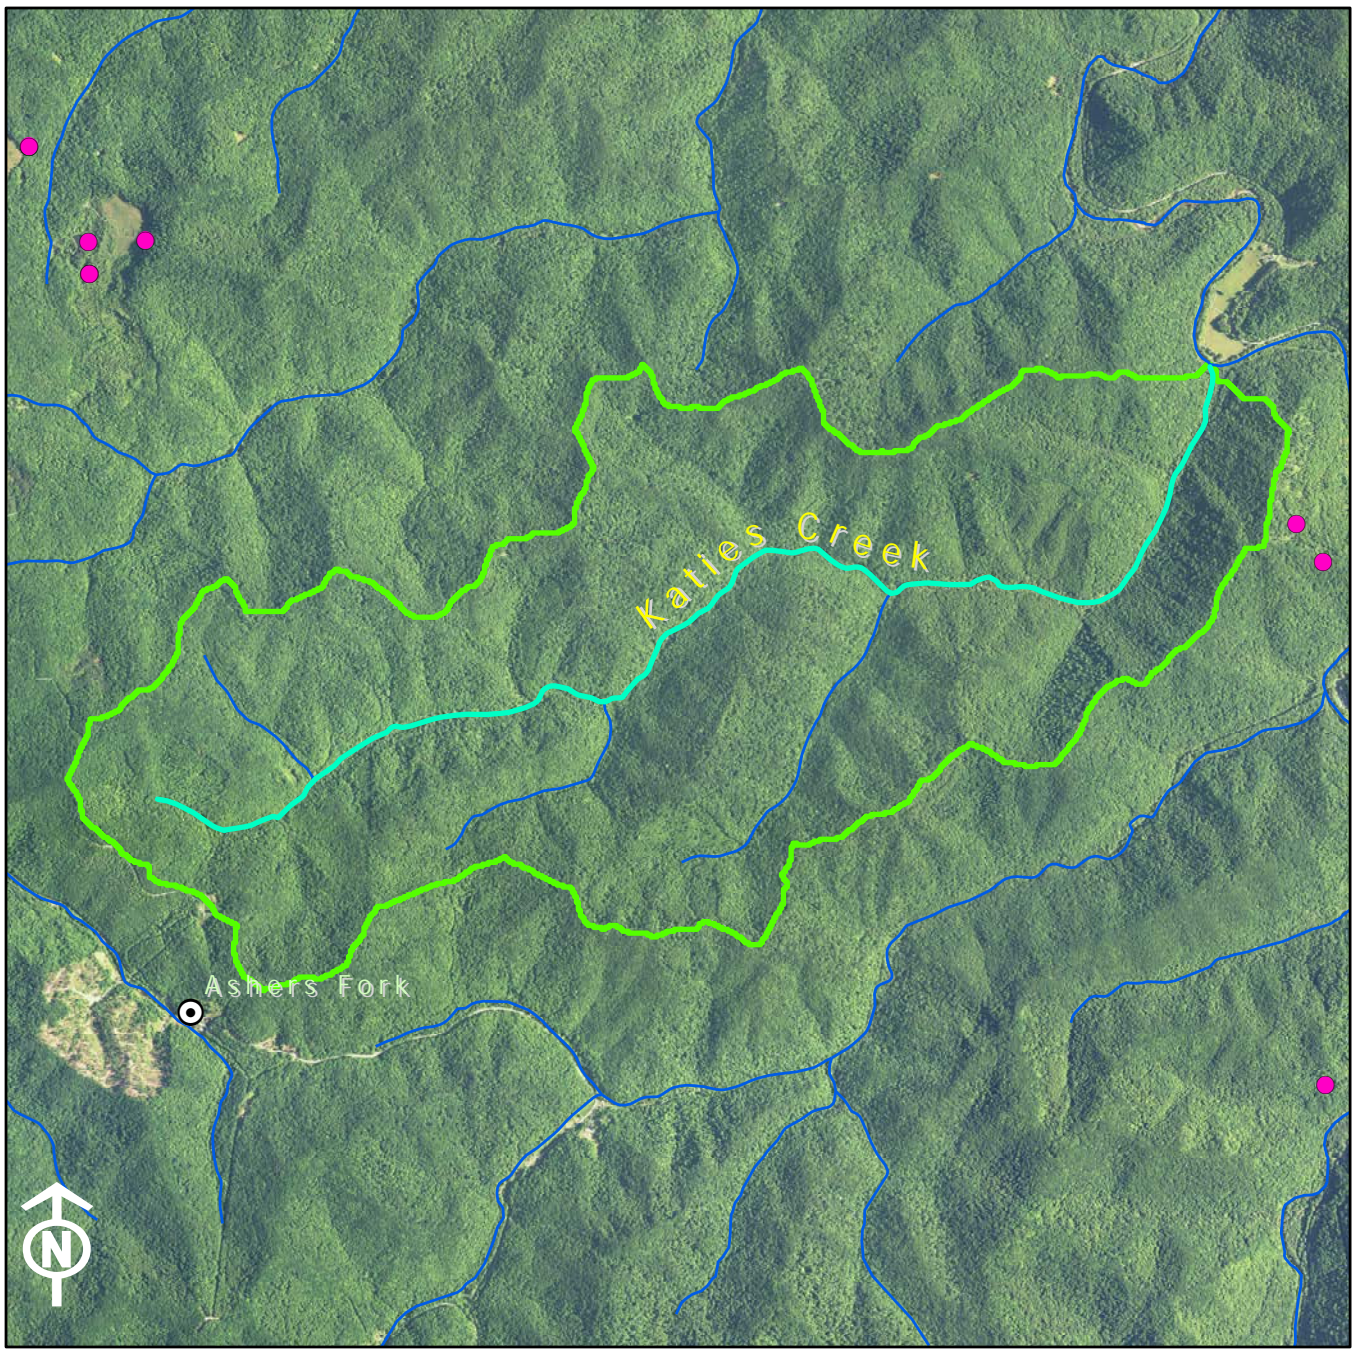

Legend

 1:24K Stream	 KPDES Outfall
 Existing OSRW Water	 Active Mine Permit
 Proposed OSRW Basin	 Pending Mine Permit
 Populated Places	

Legend

1:24K Stream	KPDES Outfall
Existing OSRW Water	Active Mine Permit
Proposed OSRW Basin	Pending Mine Permit
	Populated Places