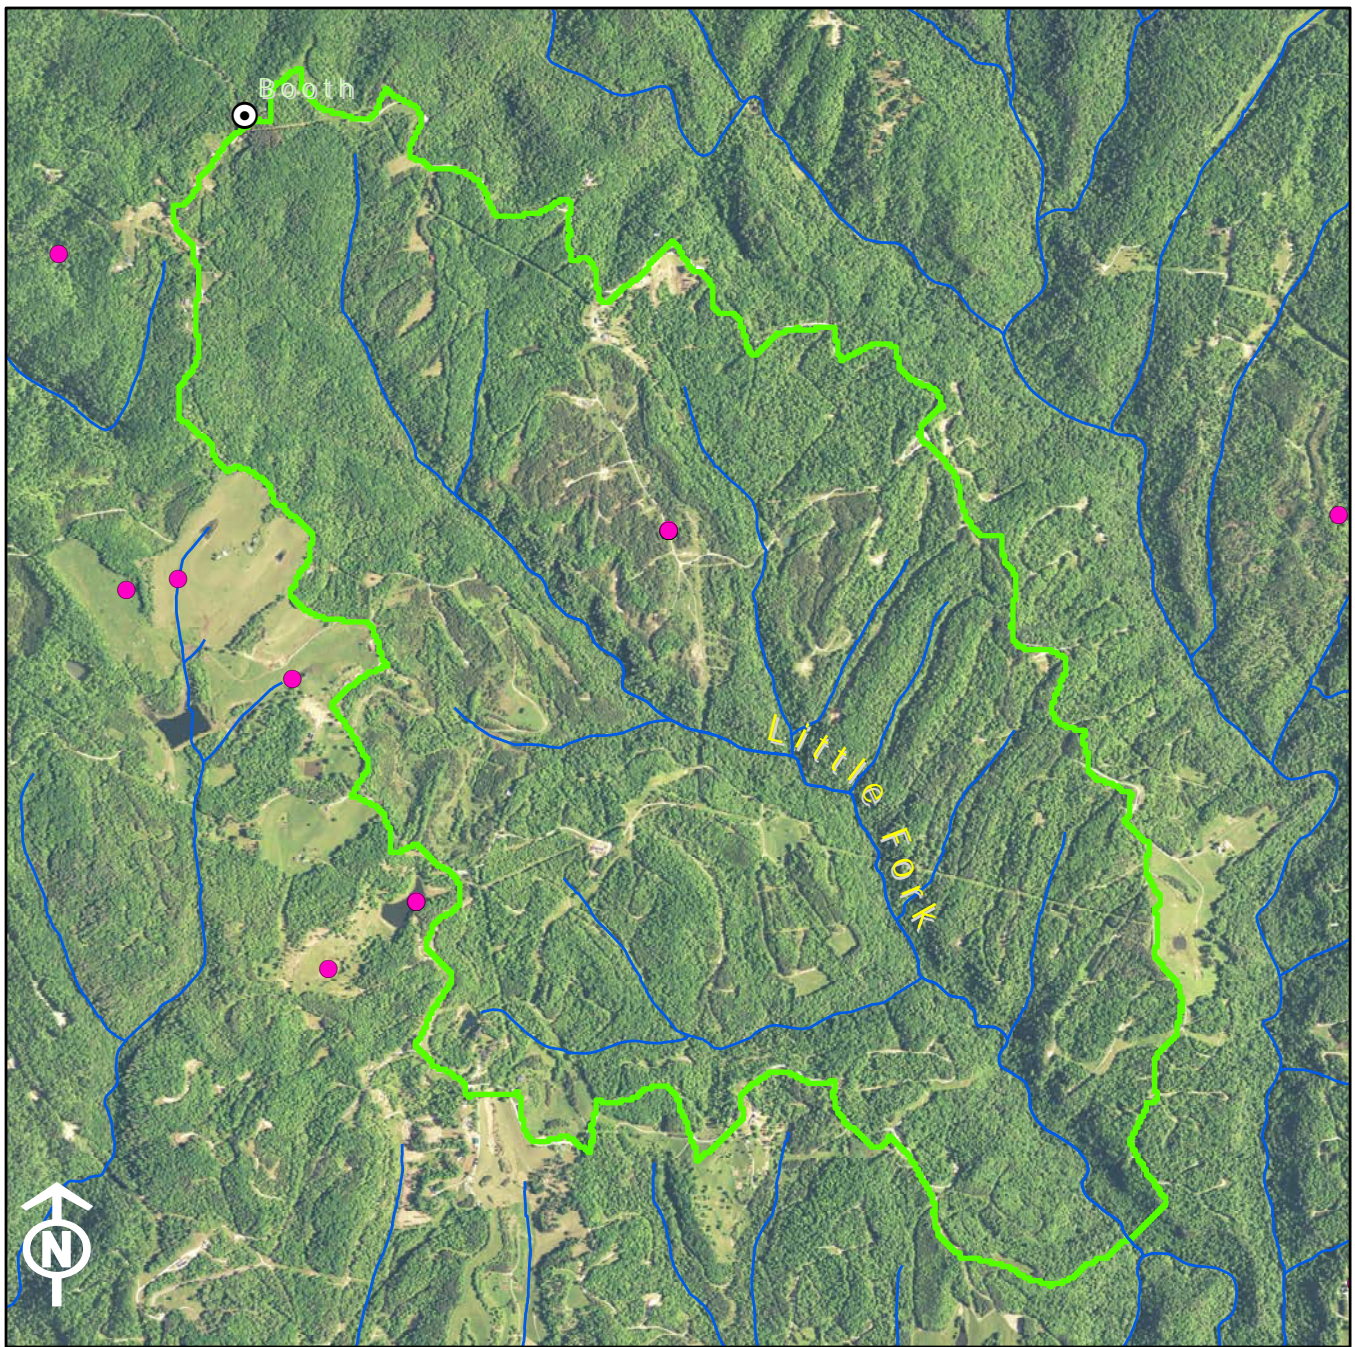

Legend

 1:24K Stream	 KPDES Outfall
 Existing OSRW Water	 Active Mine Permit
 Proposed OSRW Basin	 Pending Mine Permit
 Populated Places	

Legend

1:24K Stream	KPDES Outfall
Existing OSRW Water	Active Mine Permit
Proposed OSRW Basin	Pending Mine Permit
	Populated Places