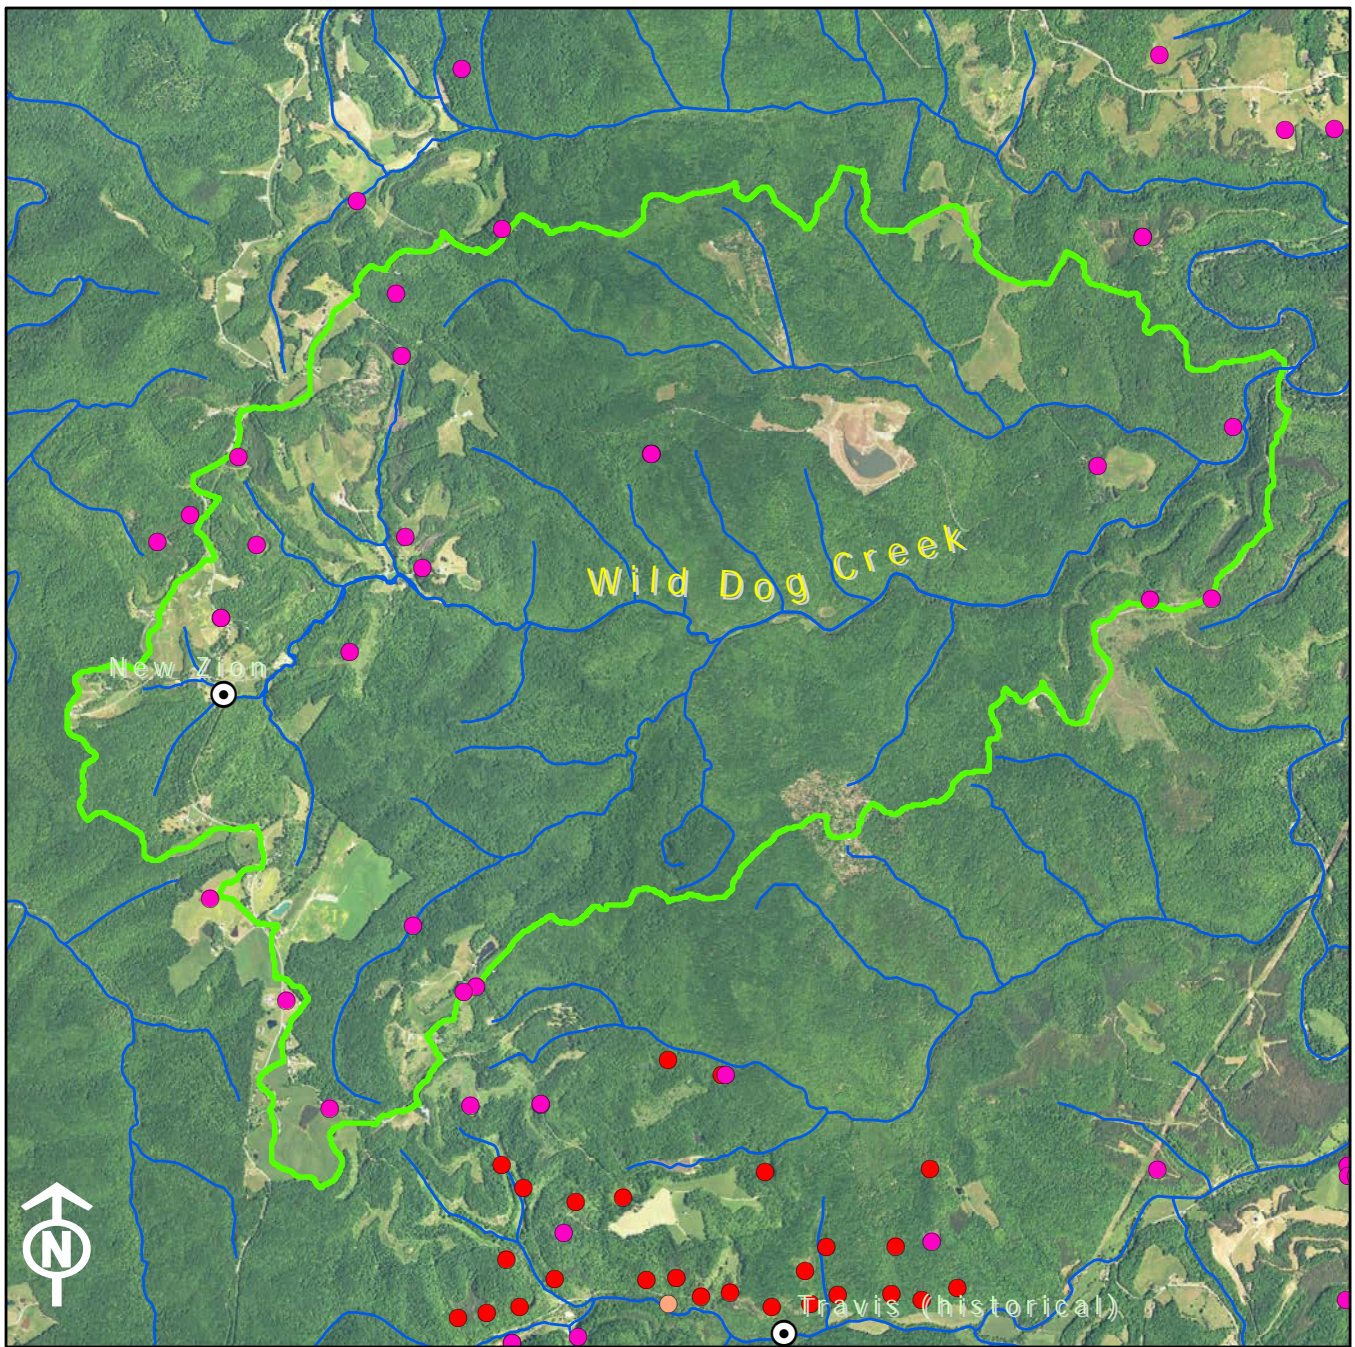

Legend

1:24K Stream	KPDES Outfall
Existing OSRW Water	Active Mine Permit
Proposed OSRW Basin	Pending Mine Permit
	Populated Places

Legend	
1:24K Stream	KPDES Outfall
Existing OSRW Water	Active Mine Permit
Proposed OSRW Basin	Pending Mine Permit
Populated Places	