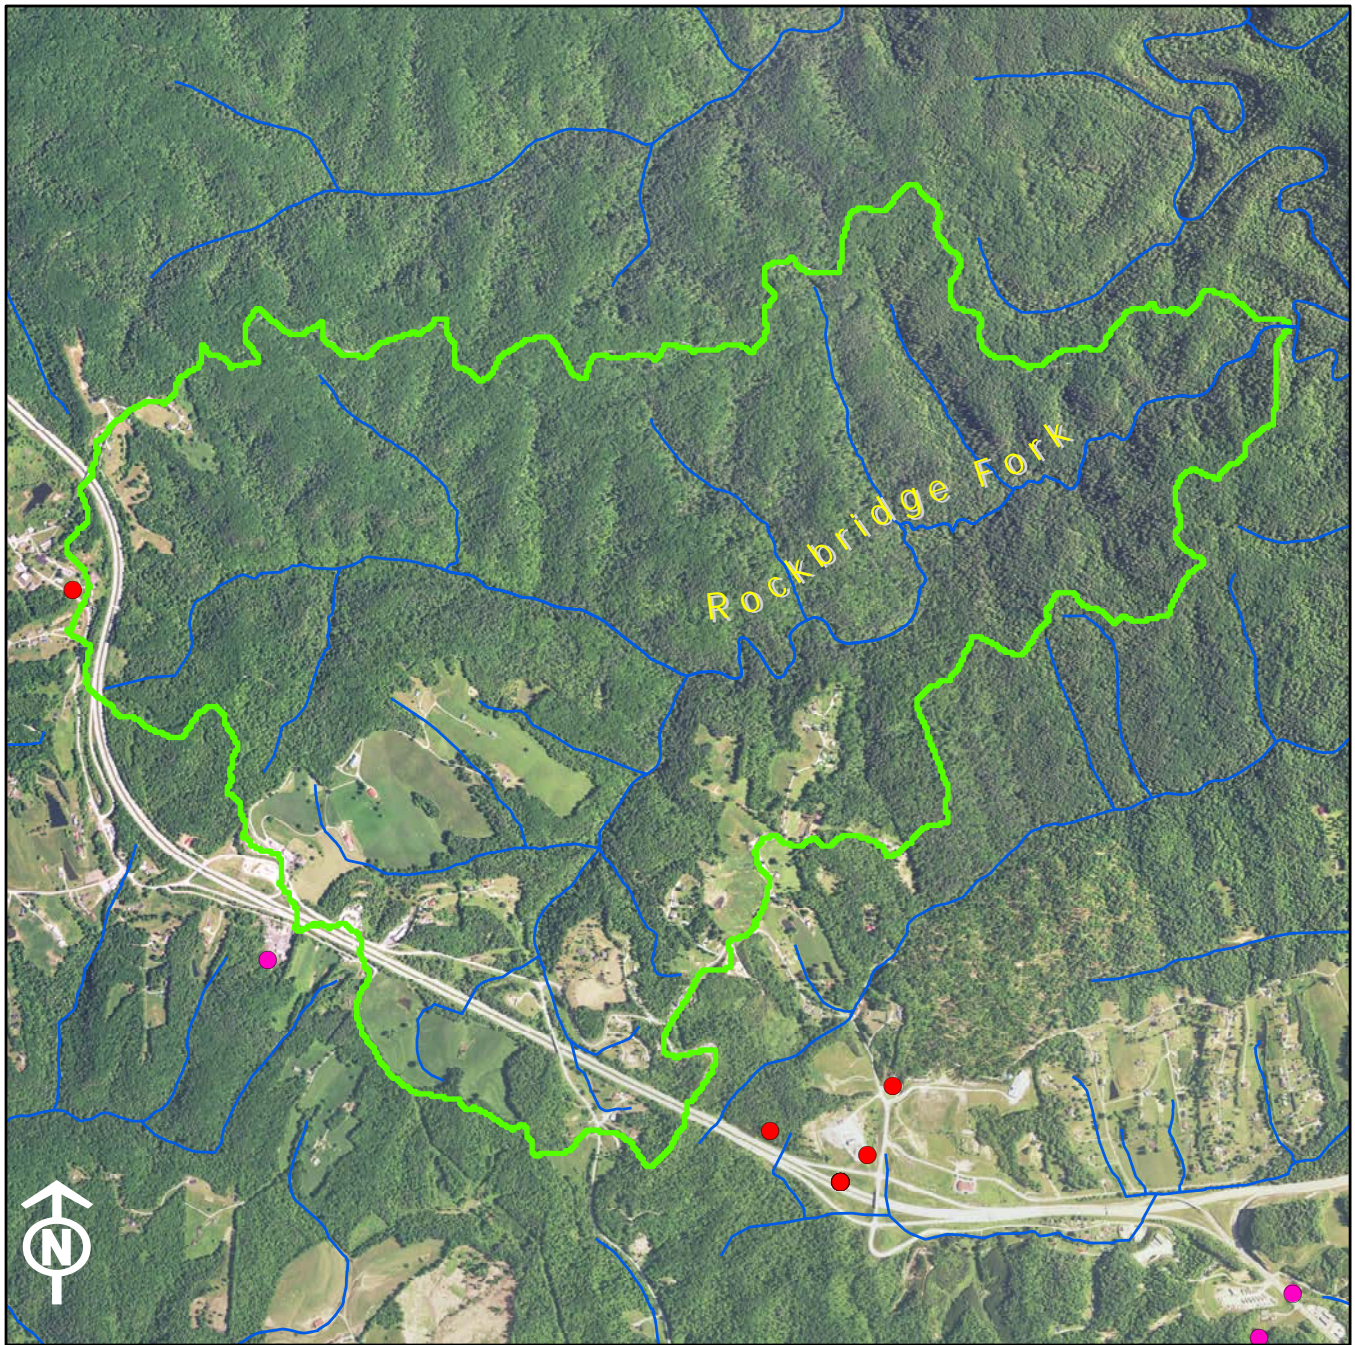

Legend

1:24K Stream	KPDES Outfall
Existing OSRW Water	Active Mine Permit
Proposed OSRW Basin	Pending Mine Permit
	Populated Places

Legend

1:24K Stream	KPDES Outfall
Existing OSRW Water	Active Mine Permit
Proposed OSRW Basin	Pending Mine Permit
Populated Places	