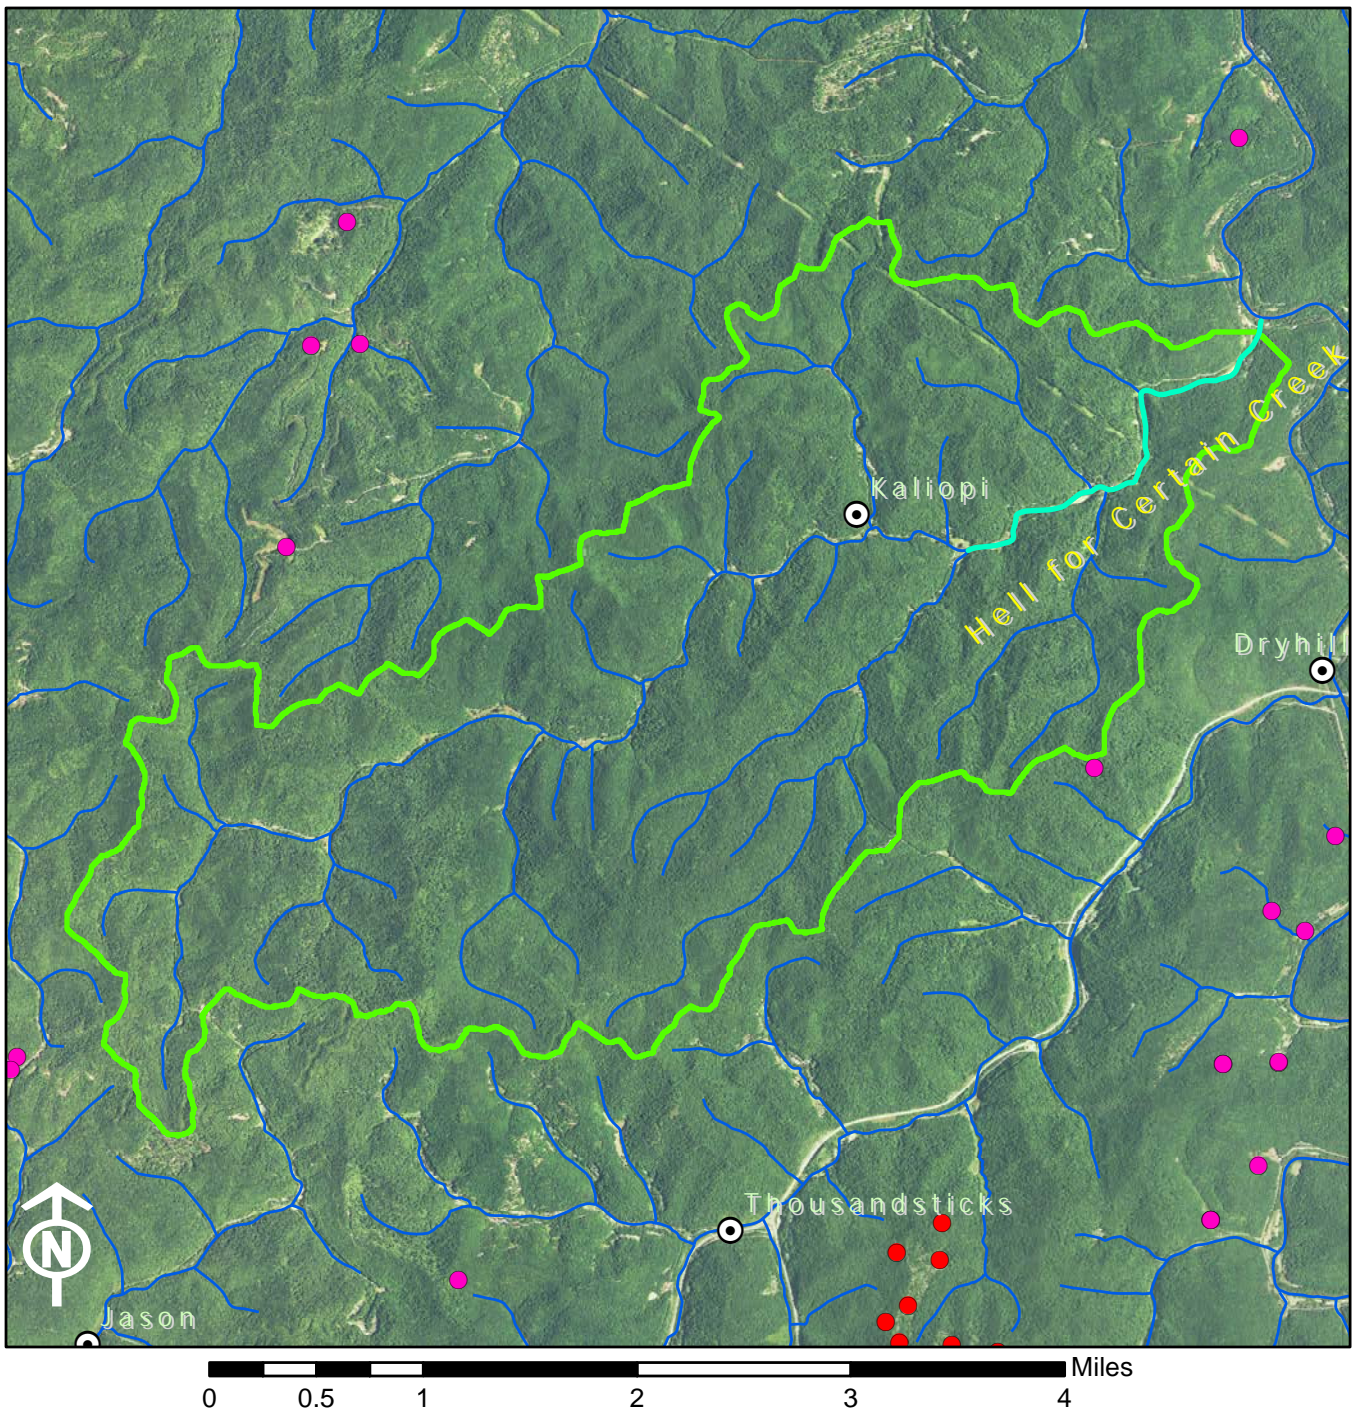

Legend

1:24K Stream	KPDES Outfall
Existing OSRW Water	Active Mine Permit
Proposed OSRW Basin	Pending Mine Permit
Populated Places	

Legend

 1:24K Stream	 KPDES Outfall
 Existing OSRW Water	 Active Mine Permit
 Proposed OSRW Basin	 Pending Mine Permit
	 Populated Places