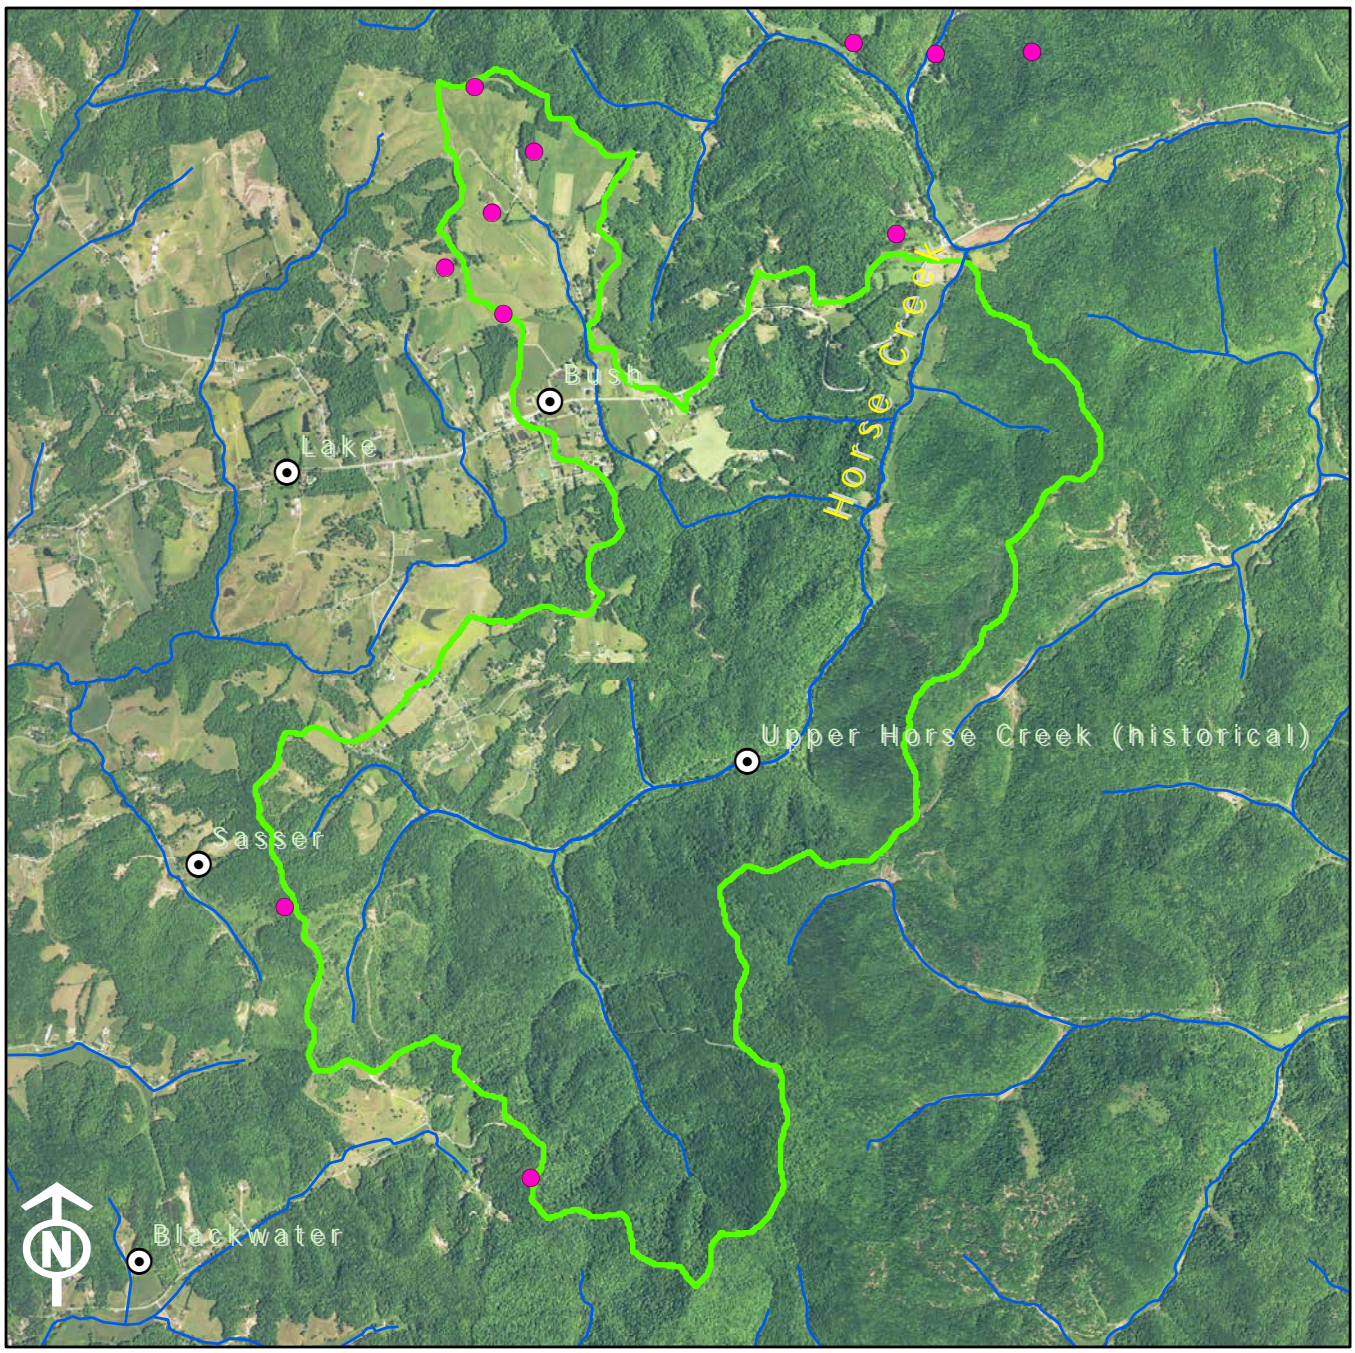

Legend	
1:24K Stream	KPDES Outfall
Existing OSRW Water	Active Mine Permit
Proposed OSRW Basin	Pending Mine Permit
Populated Places	

Legend

 1:24K Stream	 KPDES Outfall
 Existing OSRW Water	 Active Mine Permit
 Proposed OSRW Basin	 Pending Mine Permit
	 Populated Places

Map 17 Holly Creek Basin

Legend

1:24K Stream	KPDES Outfall
Existing OSRW Water	Active Mine Permit
Proposed OSRW Basin	Pending Mine Permit
	Populated Places

Legend

1:24K Stream	KPDES Outfall
Existing OSRW Water	Active Mine Permit
Proposed OSRW Basin	Pending Mine Permit
Populated Places	