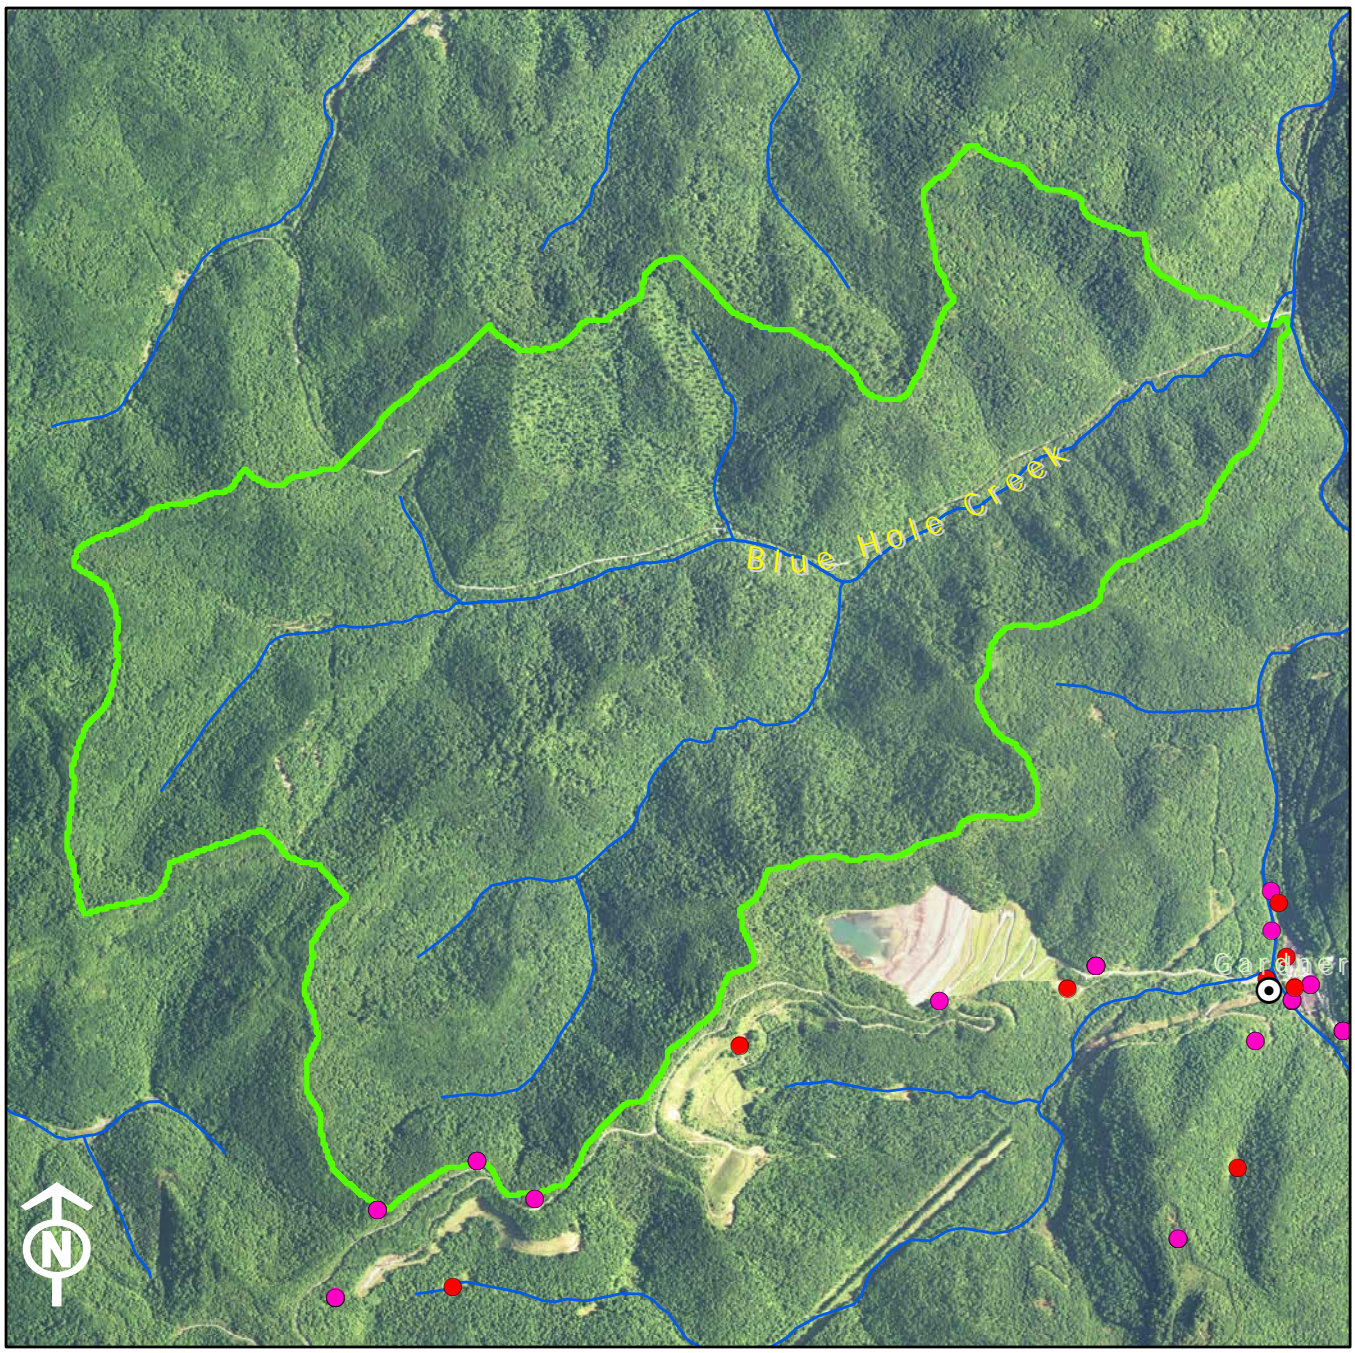

Legend	
1:24K Stream	KPDES Outfall
Existing OSRW Water	Active Mine Permit
Proposed OSRW Basin	Pending Mine Permit
	Populated Places

Legend	
 1: 24K Stream	 KPDES Outfall
 Existing OSRW Water	 Active Mine Permit
 Proposed OSRW Basin	 Pending Mine Permit
	 Populated Places

Legend	
1:24K Stream	KPDES Outfall
Existing OSRW Water	Active Mine Permit
Proposed OSRW Basin	Pending Mine Permit
	Populated Places

Legend

 1:24K Stream	 KPDES Outfall
 Existing OSRW Water	 Active Mine Permit
 Proposed OSRW Basin	 Pending Mine Permit
 Populated Places	