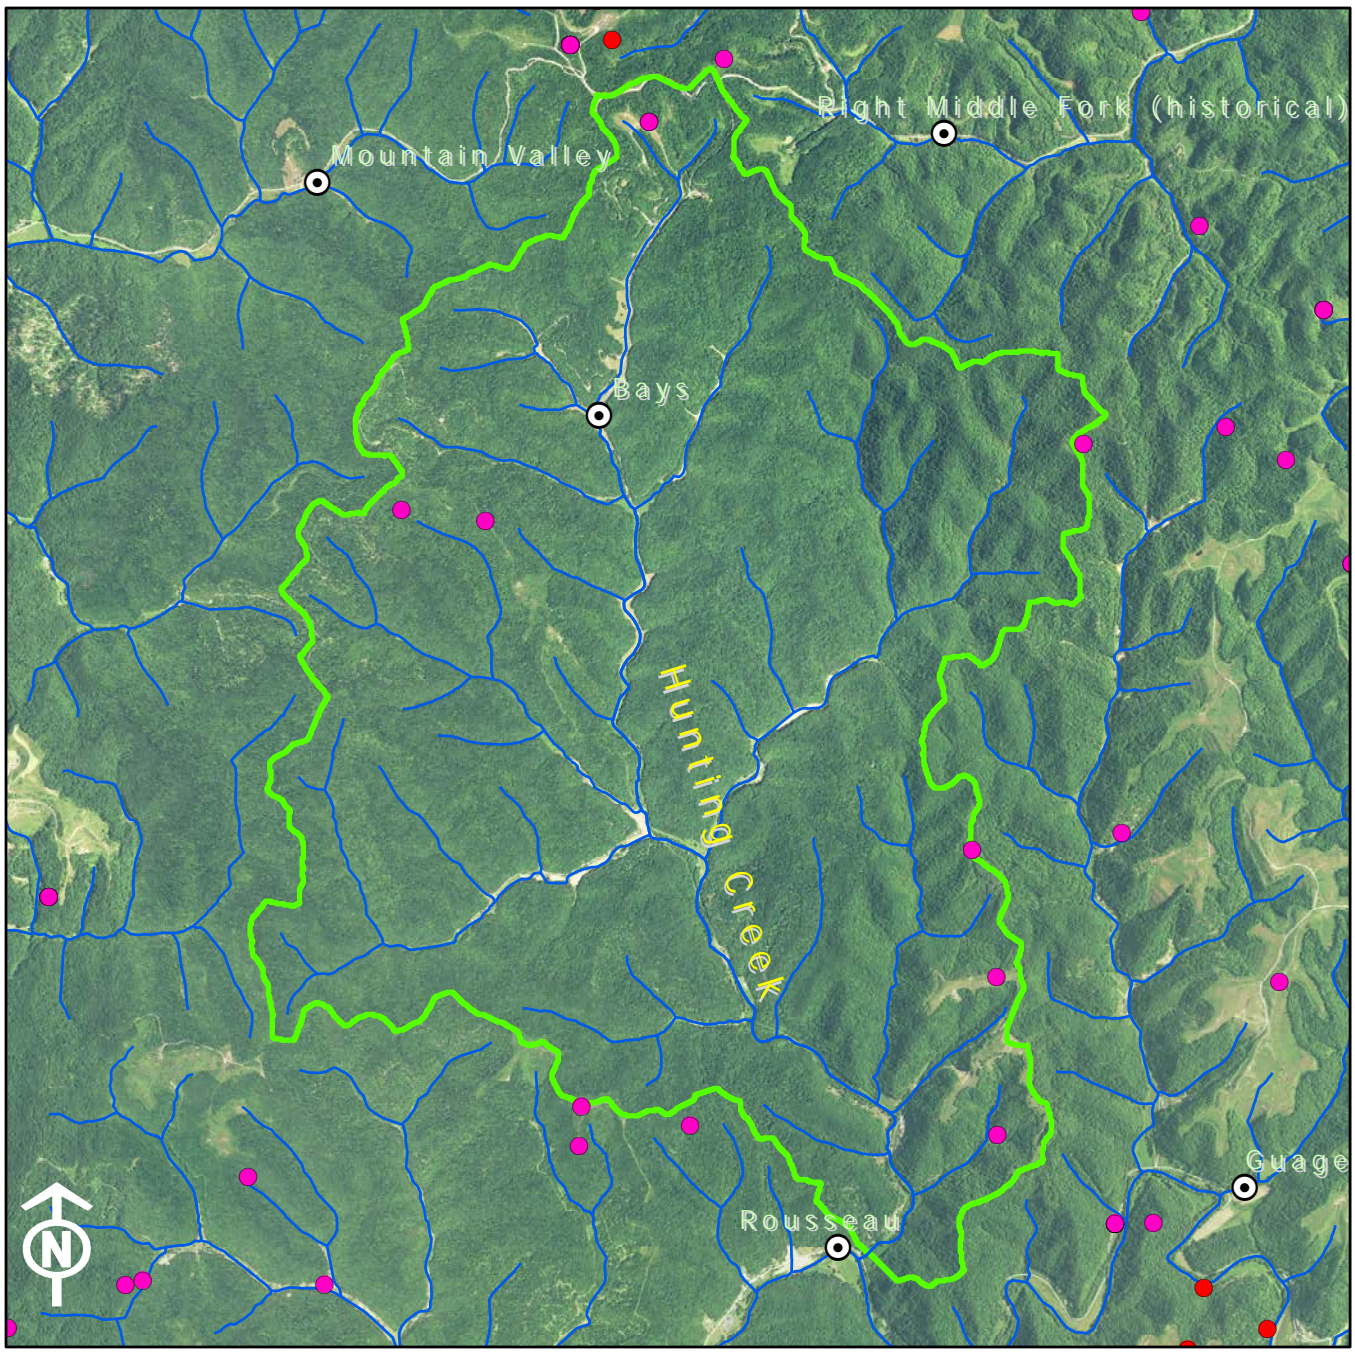

Legend

1:24K Stream	KPDES Outfall
Existing OSRW Water	Active Mine Permit
Proposed OSRW Basin	Pending Mine Permit
	Populated Places

Legend

 1:24K Stream	 KPDES Outfall
 Existing OSRW Water	 Active Mine Permit
 Proposed OSRW Basin	 Pending Mine Permit
	 Populated Places

Map 17 Holly Creek Basin

Legend

1:24K Stream	KPDES Outfall
Existing OSRW Water	Active Mine Permit
Proposed OSRW Basin	Pending Mine Permit
	Populated Places

Legend

1:24K Stream	KPDES Outfall
Existing OSRW Water	Active Mine Permit
Proposed OSRW Basin	Pending Mine Permit
Populated Places	