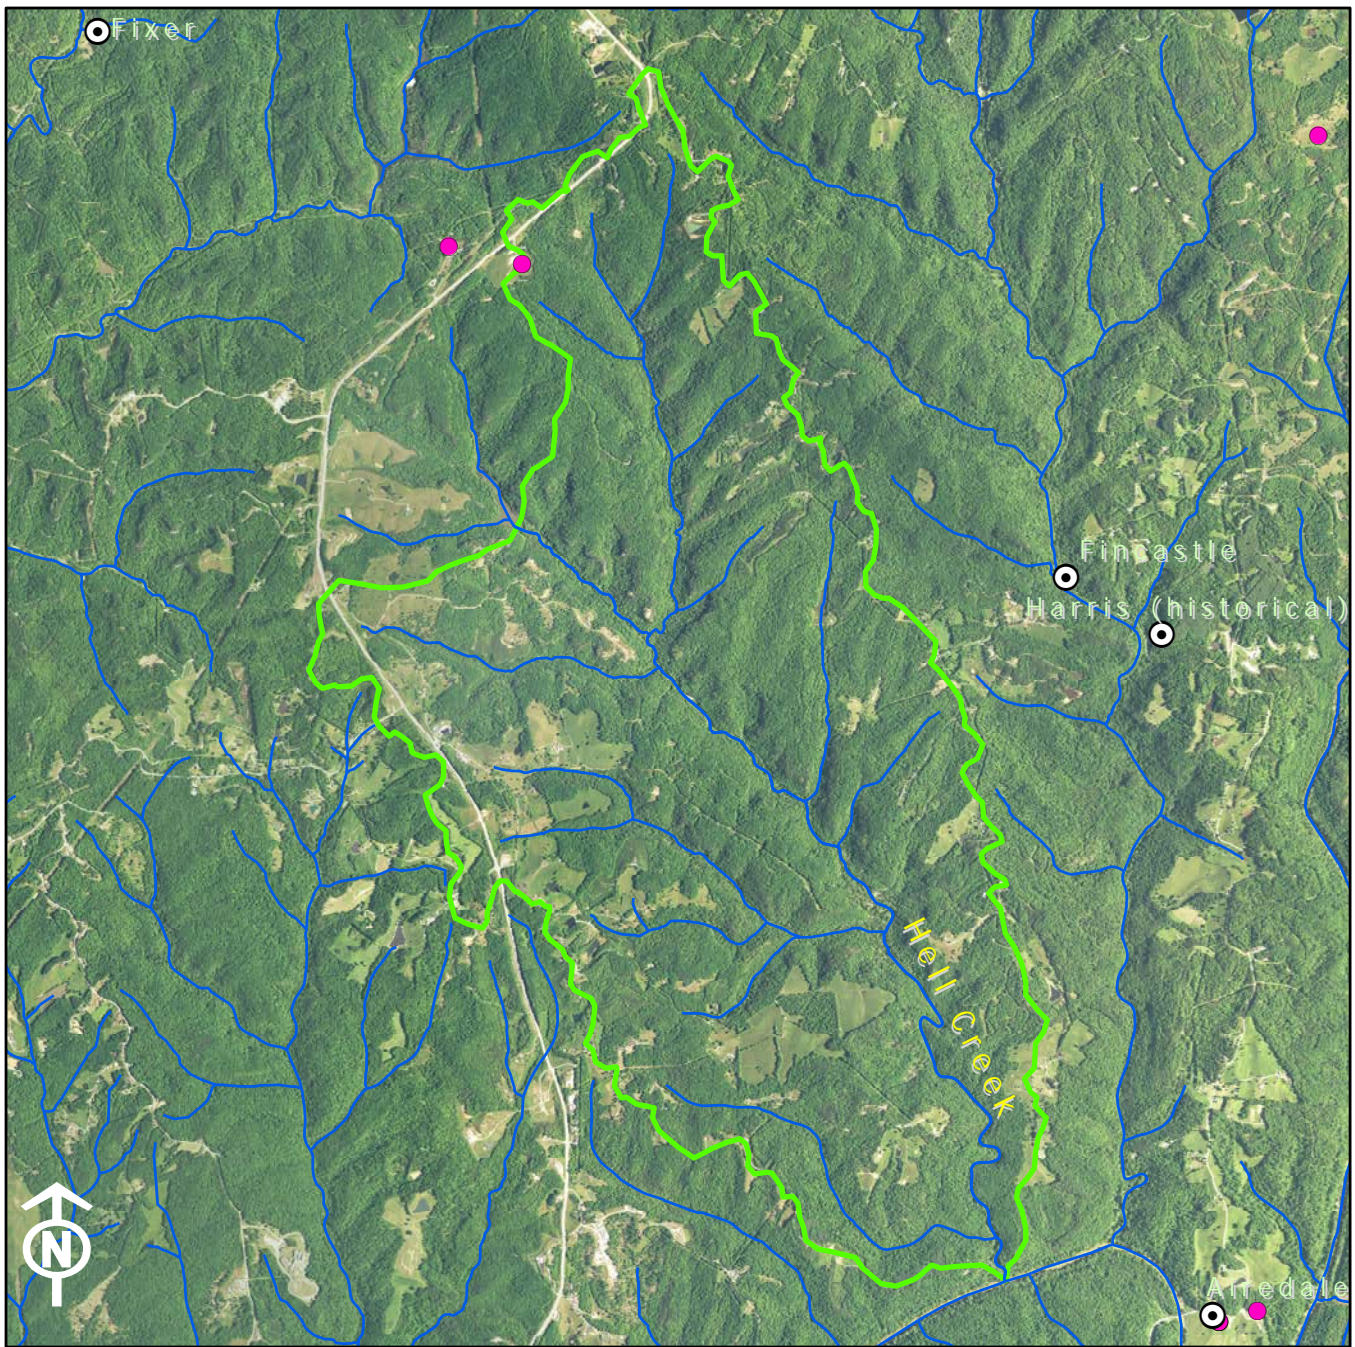

Legend

1:24K Stream	KPDES Outfall
Existing OSRW Water	Active Mine Permit
Proposed OSRW Basin	Pending Mine Permit
Populated Places	

Legend

 1:24K Stream	 KPDES Outfall
 Existing OSRW Water	 Active Mine Permit
 Proposed OSRW Basin	 Pending Mine Permit
	 Populated Places