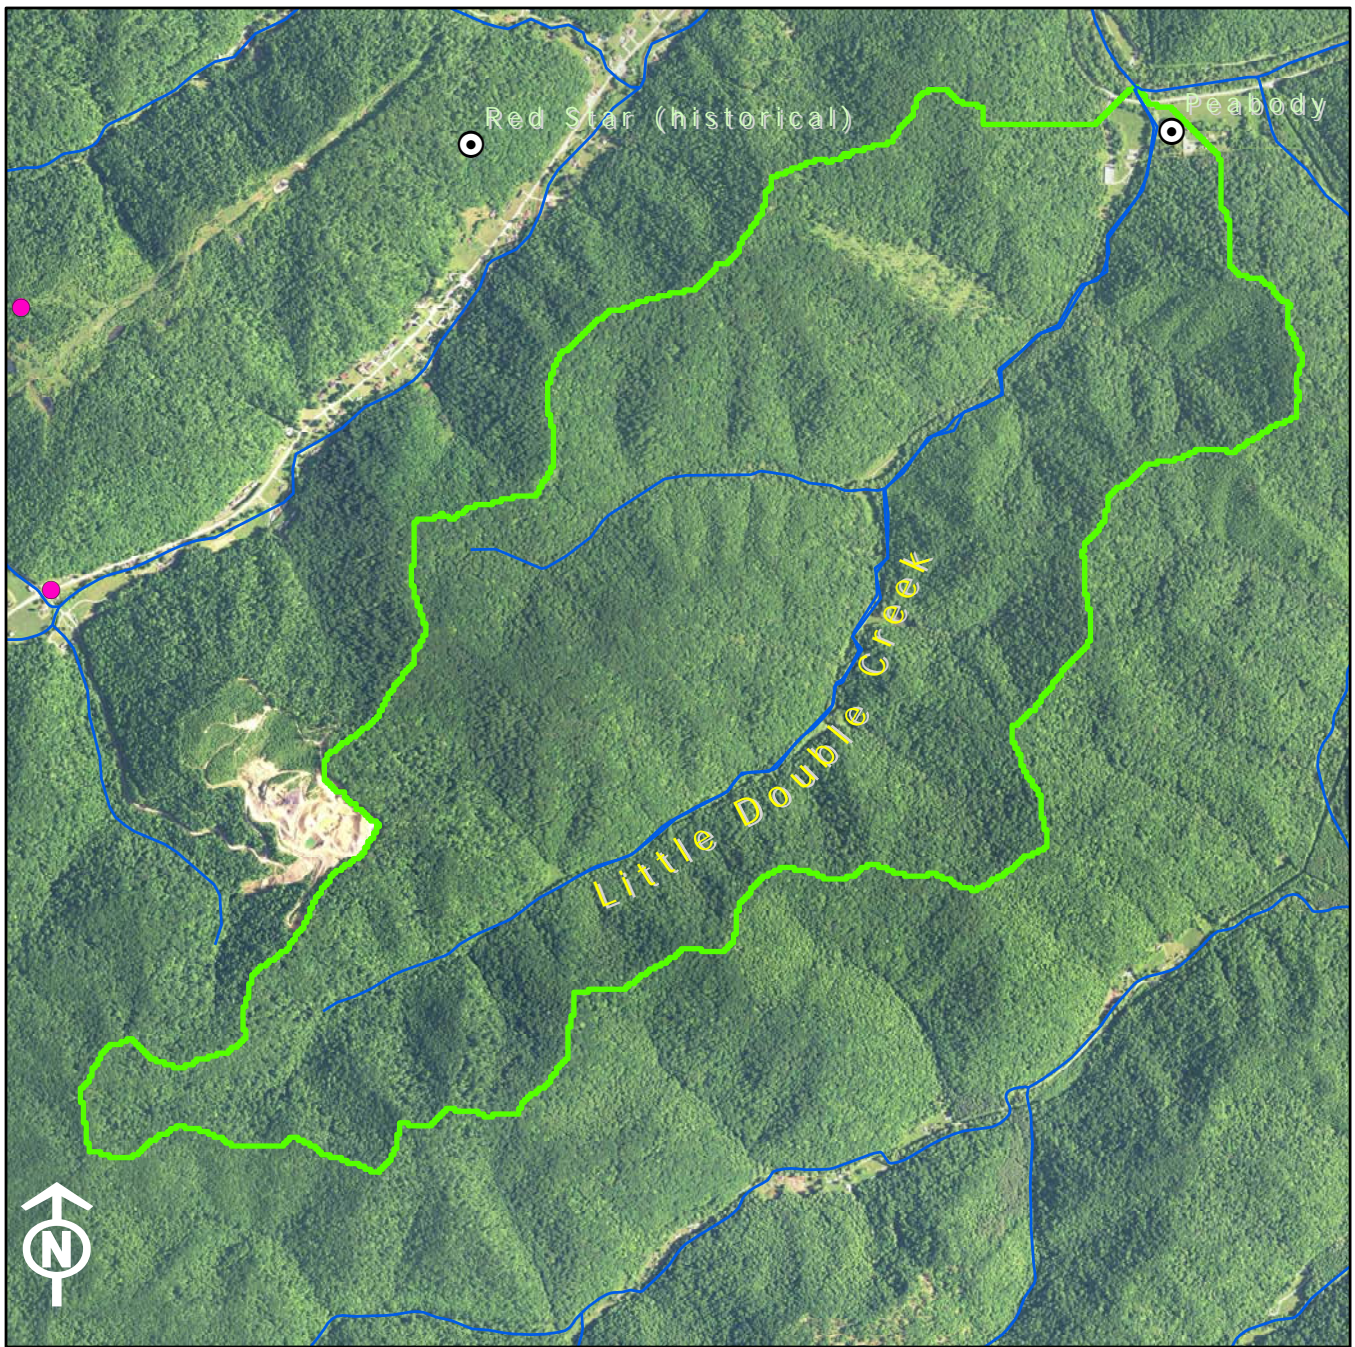

Legend	
1:24K Stream	KPDES Outfall
Existing OSRW Water	Active Mine Permit
Proposed OSRW Basin	Pending Mine Permit
	Populated Places