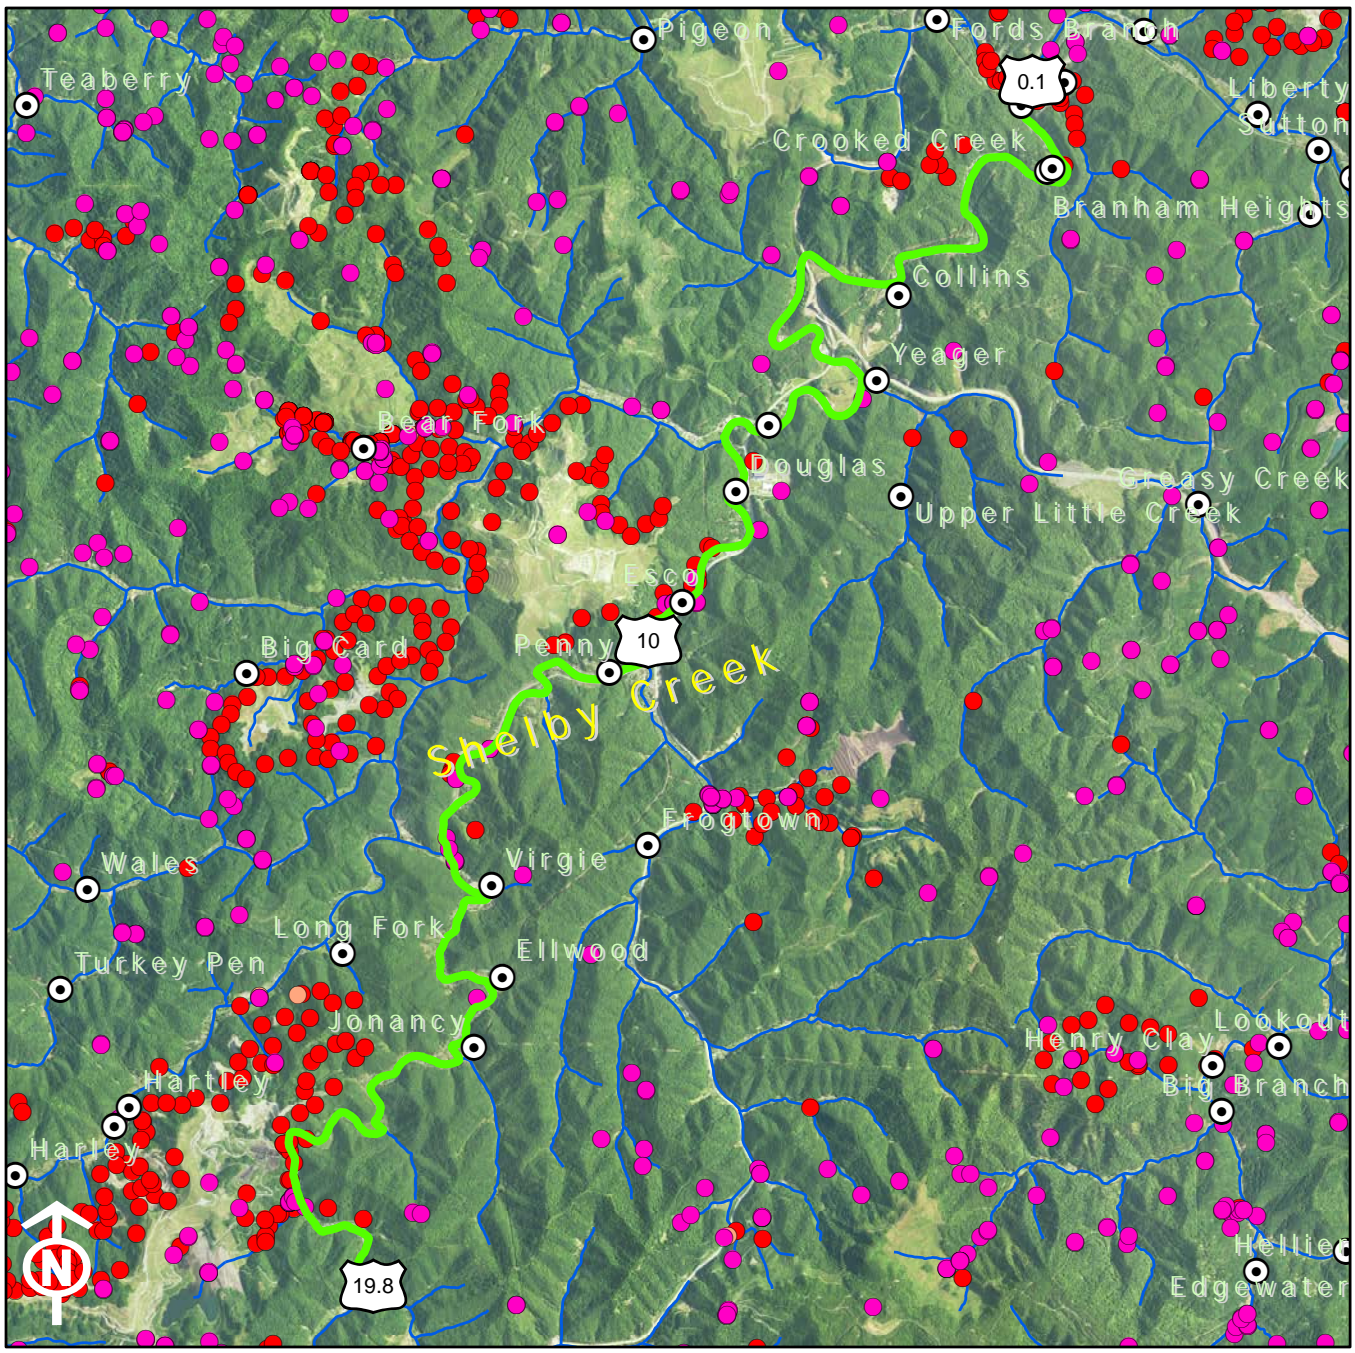

Legend			
	1:24K Stream		KPDES Outfall
	Existing OSRW Water		Active Mine Permit
	Proposed OSRW Water		Pending Mine Permit
	River Miles		Populated Places

Legend			
	1:24K Stream		KPDES Outfall
	Existing OSRW Water		Active Mine Permit
	Proposed OSRW Water		Pending Mine Permit
	River Miles		Populated Places