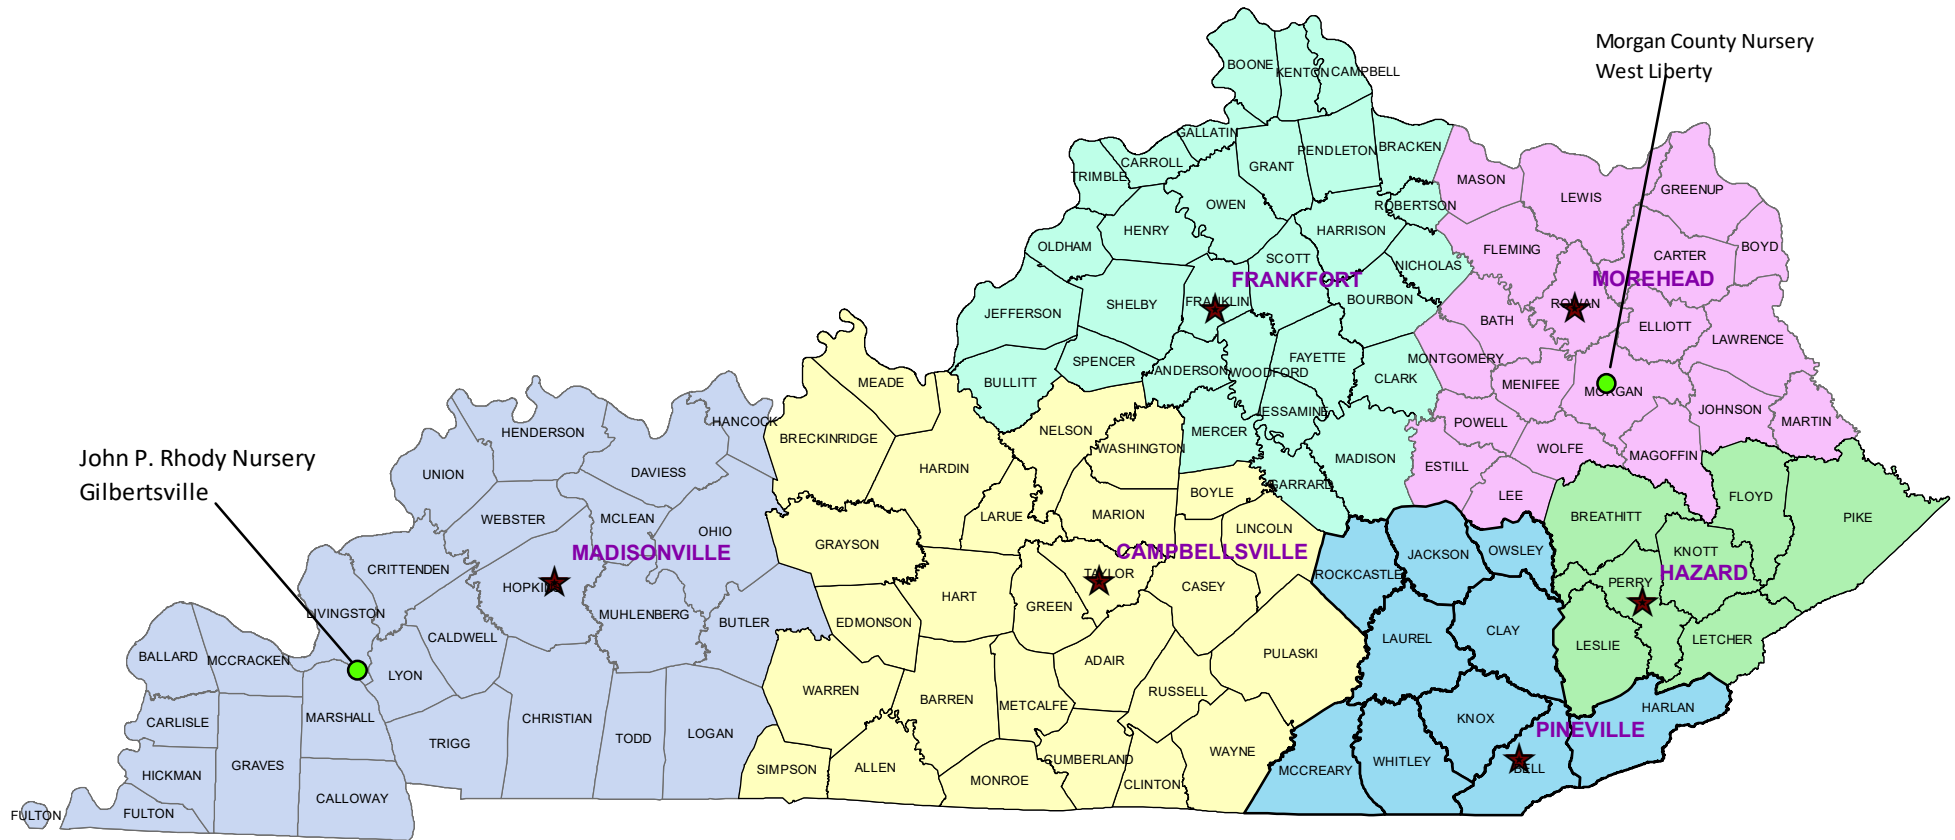

# Division of Forestry Field Office Locations

**Field Office Contact Information**

Campbellsville	Frankfort	Morehead	Hazard	Madisonville	Pineville
Seth Dykes	Matt Haywood	James MacDonald	Jake Hall - Detailed	Chuck Porter	Deanio Carmical
120 Gaines Drive	105 Corporate Dr, Ste 1	255 Rodburn Hollow	154 Grand Vue Plaza	625 Hospital Drive	12008 US Hwy 25E
Campbellsville, KY 42718	Frankfort, KY 40602	Morehead, KY 40351	Hazard, KY 41701	Madisonville, KY 42431	Pineville, KY 40977
270-465-5071	502-573-1085	606-783-8625	606-435-6073	270-824-7527	606-337-3939