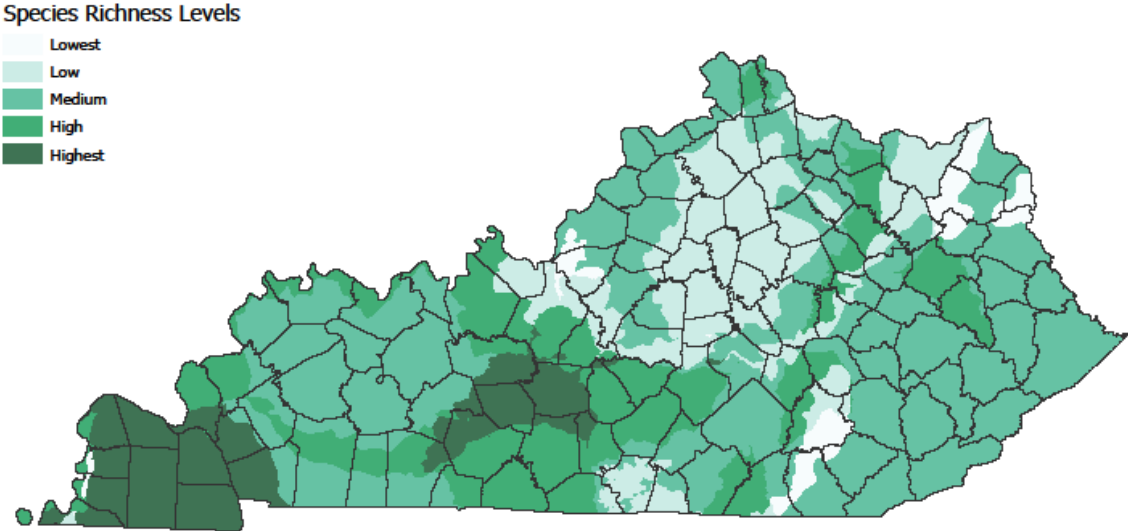

Appendix 2 – Forest Stewardship Maps

A. Wildfire Risk Map

Wildfire Risk

B. Source Water Protection Areas Map

Source Water Protection Areas

c. Wildlife Species Richness Map

Wildlife Species Richness

D. Forest Cover Map

Forest Cover

E. Forest Industry Job Density Map

Forest Industry Job Density

F. Forest Stewardship Program Map

Forest Stewardship Program

G. Forest Stewardship Priority Score Map

Forest Stewardship Priority Scores