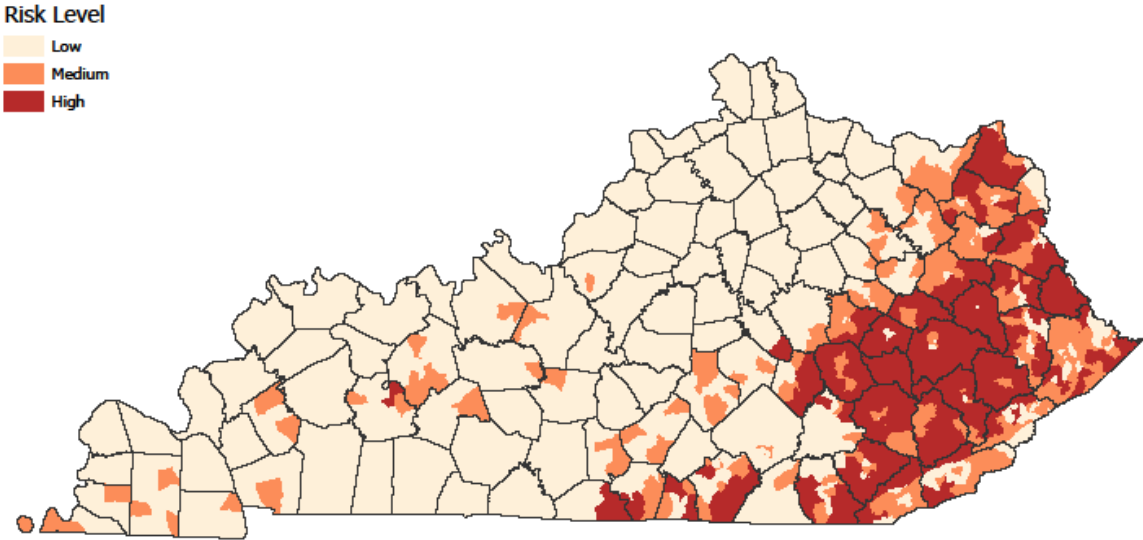

Appendix 2 – Forest Stewardship Maps

A. Wildfire Risk Map

Wildfire Risk

B. Source Water Protection Areas Map

Source Water Protection Areas

c. Wildlife Species Richness Map

Wildlife Species Richness

D. Forest Cover Map

Forest Cover

E. Forest Industry Job Density Map

Forest Industry Job Density

F. Forest Stewardship Program Map

Forest Stewardship Program

G. Forest Stewardship Priority Score Map

Forest Stewardship Priority Scores