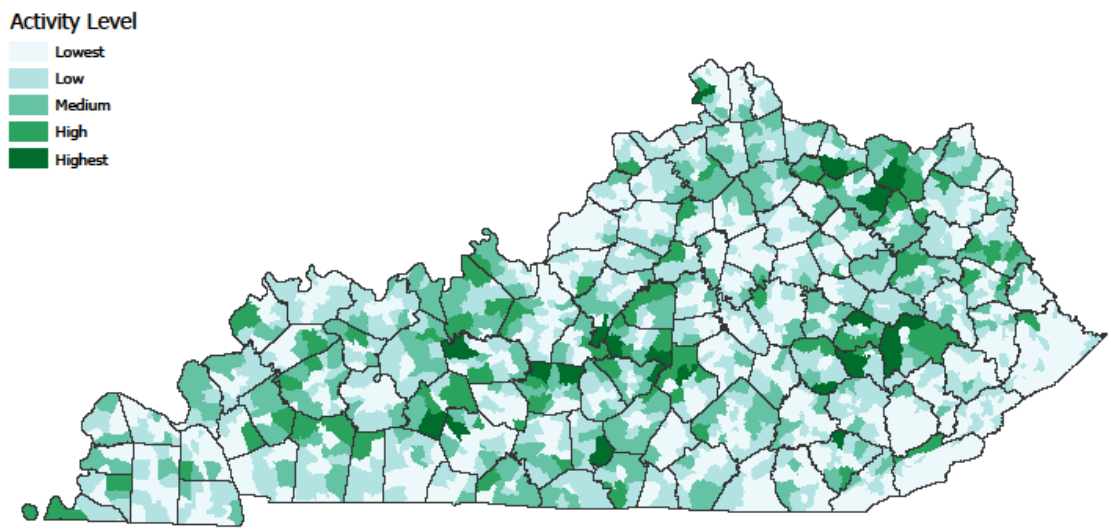

Appendix 2 – Forest Stewardship Maps

A. Wildfire Risk Map

Wildfire Risk

B. Source Water Protection Areas Map

Source Water Protection Areas

c. Wildlife Species Richness Map

Wildlife Species Richness

D. Forest Cover Map

Forest Cover

E. Forest Industry Job Density Map

Forest Industry Job Density

F. Forest Stewardship Program Map

Forest Stewardship Program

G. Forest Stewardship Priority Score Map

Forest Stewardship Priority Scores