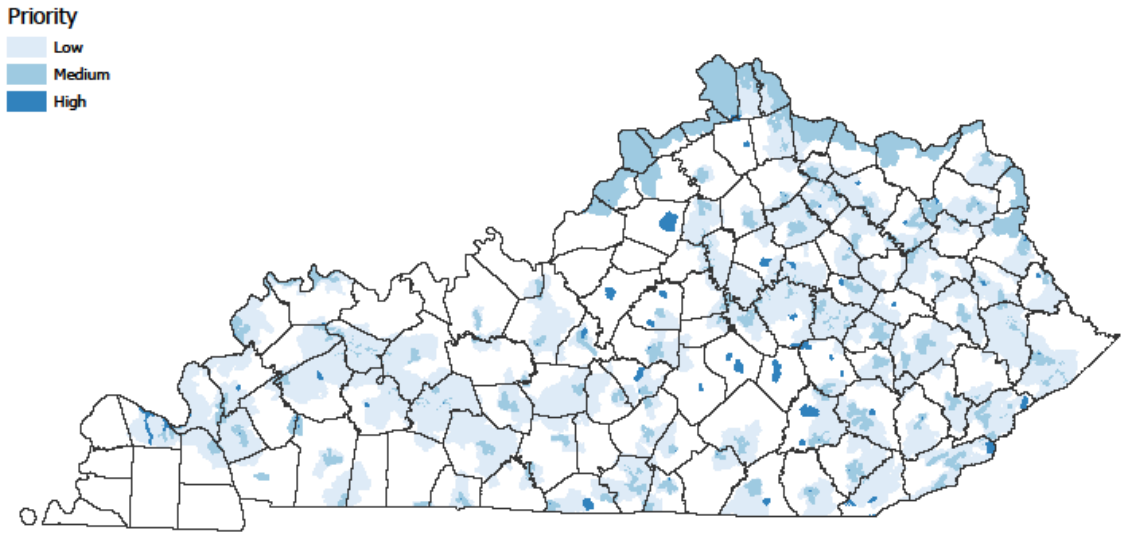

Appendix 2 – Forest Stewardship Maps

A. Wildfire Risk Map

Wildfire Risk

B. Source Water Protection Areas Map

Source Water Protection Areas

c. Wildlife Species Richness Map

Wildlife Species Richness

D. Forest Cover Map

Forest Cover

E. Forest Industry Job Density Map

Forest Industry Job Density

F. Forest Stewardship Program Map

Forest Stewardship Program

G. Forest Stewardship Priority Score Map

Forest Stewardship Priority Scores