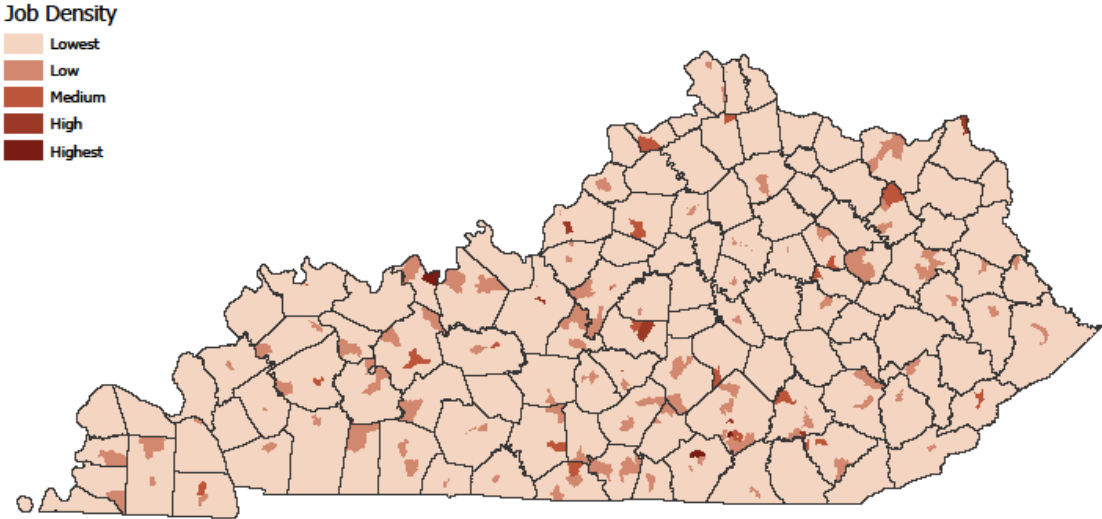

Appendix 2 – Forest Stewardship Maps

A. Wildfire Risk Map

Wildfire Risk

B. Source Water Protection Areas Map

Source Water Protection Areas

c. Wildlife Species Richness Map

Wildlife Species Richness

D. Forest Cover Map

Forest Cover

E. Forest Industry Job Density Map

Forest Industry Job Density

F. Forest Stewardship Program Map

Forest Stewardship Program

G. Forest Stewardship Priority Score Map

Forest Stewardship Priority Scores