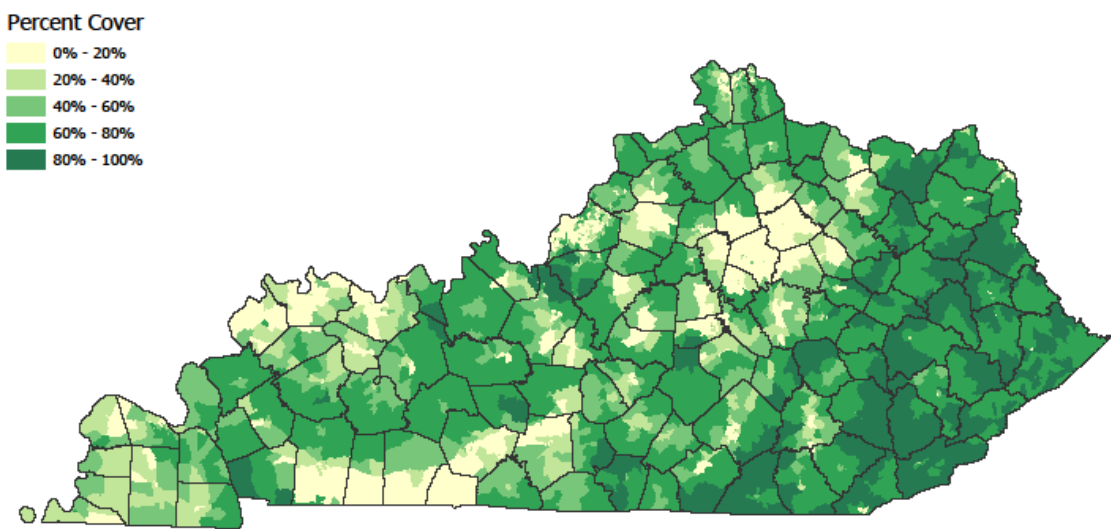

Appendix 2 – Forest Stewardship Maps

A. Wildfire Risk Map

Wildfire Risk

B. Source Water Protection Areas Map

Source Water Protection Areas

c. Wildlife Species Richness Map

Wildlife Species Richness

D. Forest Cover Map

Forest Cover

E. Forest Industry Job Density Map

Forest Industry Job Density

F. Forest Stewardship Program Map

Forest Stewardship Program

G. Forest Stewardship Priority Score Map

Forest Stewardship Priority Scores