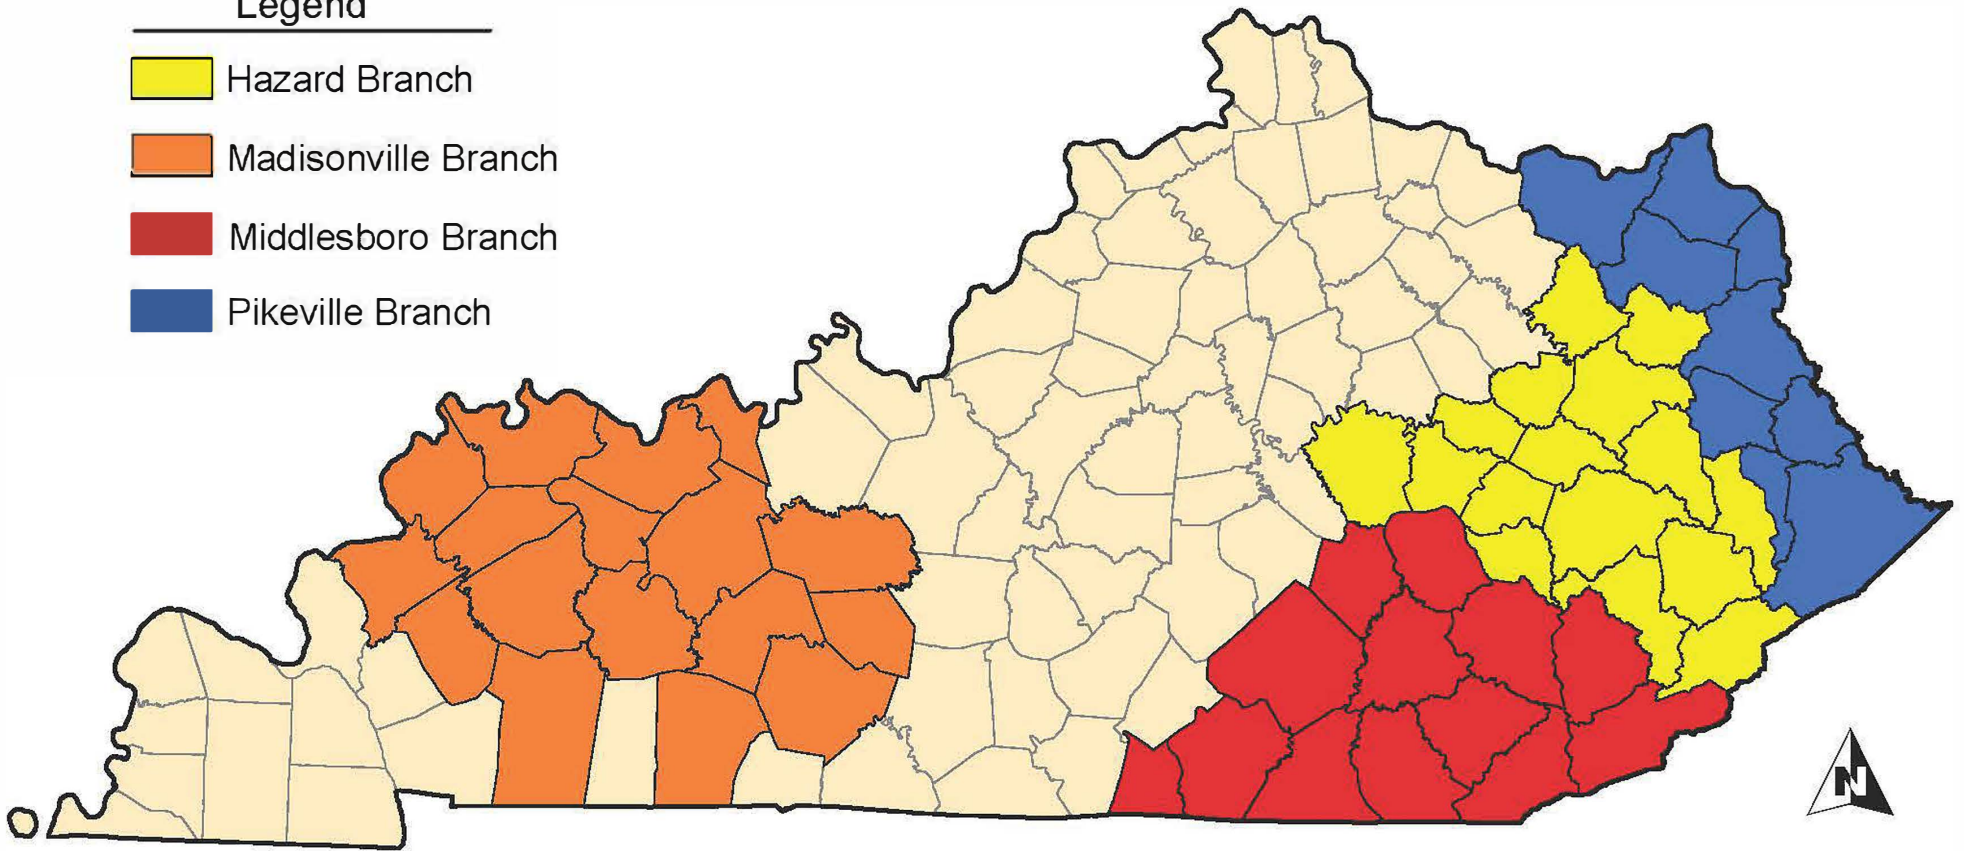

# Division of Mine Reclamation and Enforcement Inspection Regions

## Legend

-  Hazard Branch
-  Madisonville Branch
-  Middlesboro Branch
-  Pikeville Branch

Note: Floyd County is split between the Hazard and Pikeville Branch Offices.

## Counties covered by each Inspection Region

Hazard - Breathitt, Elliott, Estill, Floyd, Knott, Lee, Letcher, Madison, Magoffin, Menifee, Morgan, Owsley, Perry, Powell, Rowan, and Wolfe

Madisonville - Butler, Caldwell, Christian, Crittenden, Daviess, Edmonson, Grayson, Hancock, Henderson, Hopkins, Logan, McLean, Muhlenberg, Ohio, Union, Warren, and Webster

Note: Floyd County is split between the Hazard and Pikeville Offices. Pikeville covers the eastern portion of the county and Hazard covers the west.