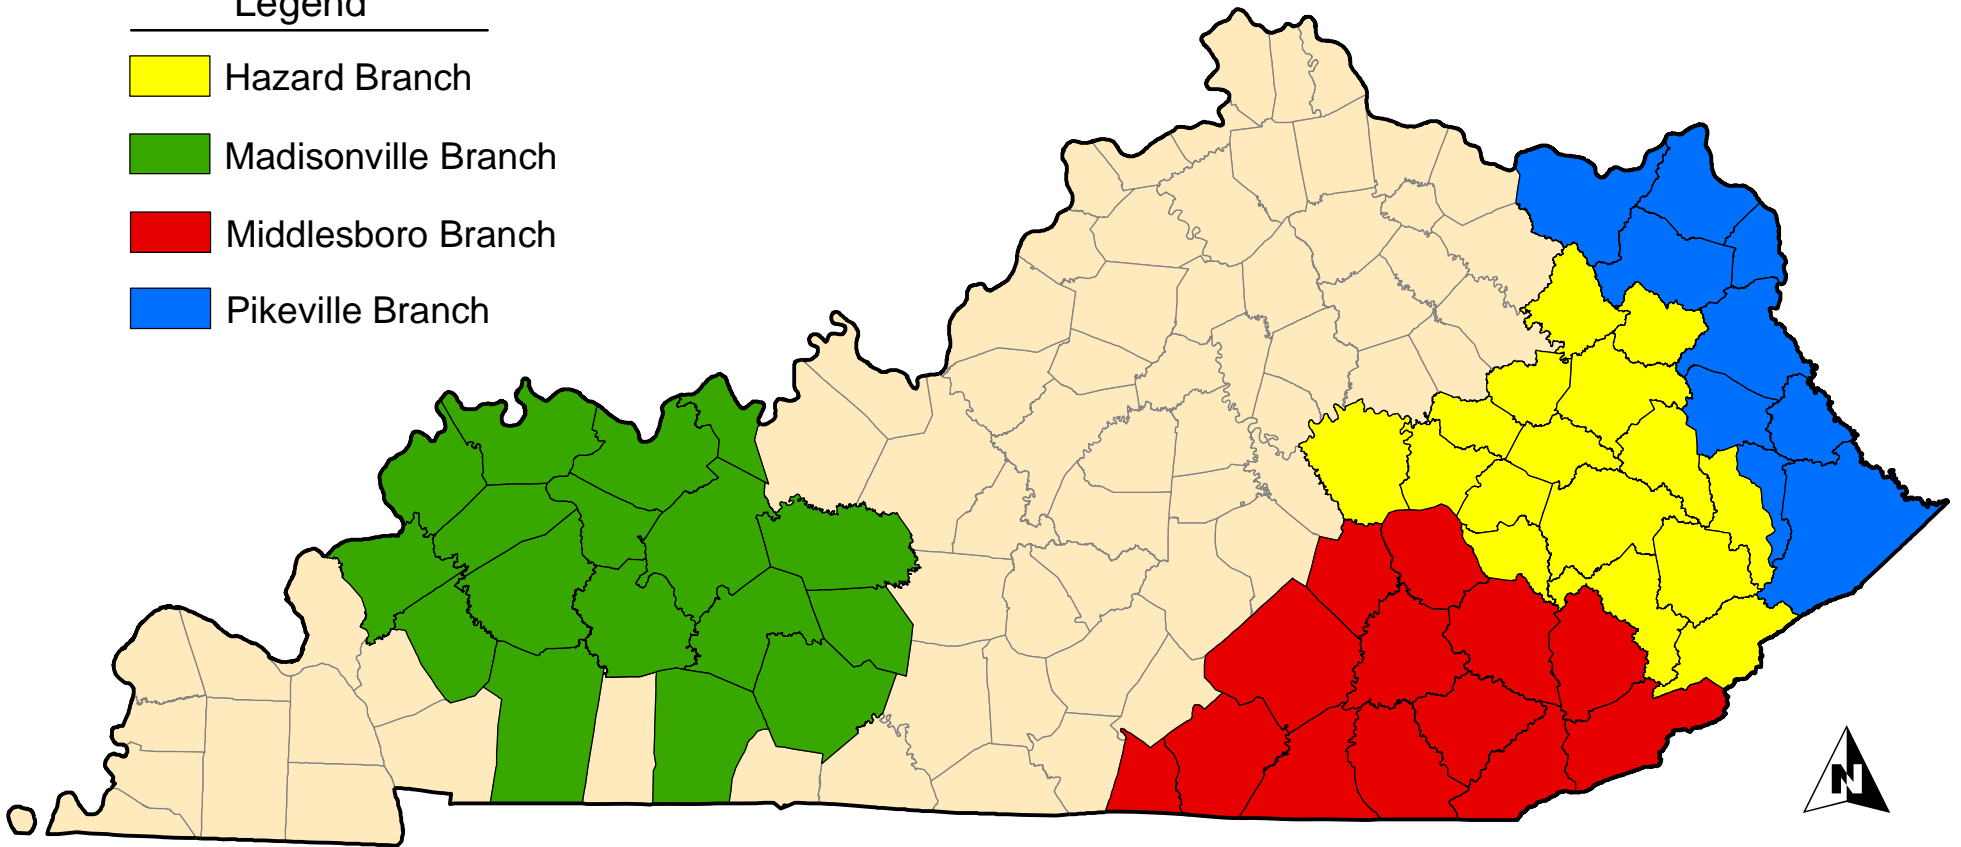

# Division of Mine Reclamation and Enforcement Inspection Regions

## Legend

-  Hazard Branch
-  Madisonville Branch
-  Middlesboro Branch
-  Pikeville Branch

Note: Floyd County is split between the Hazard and Pikeville Branch Offices.